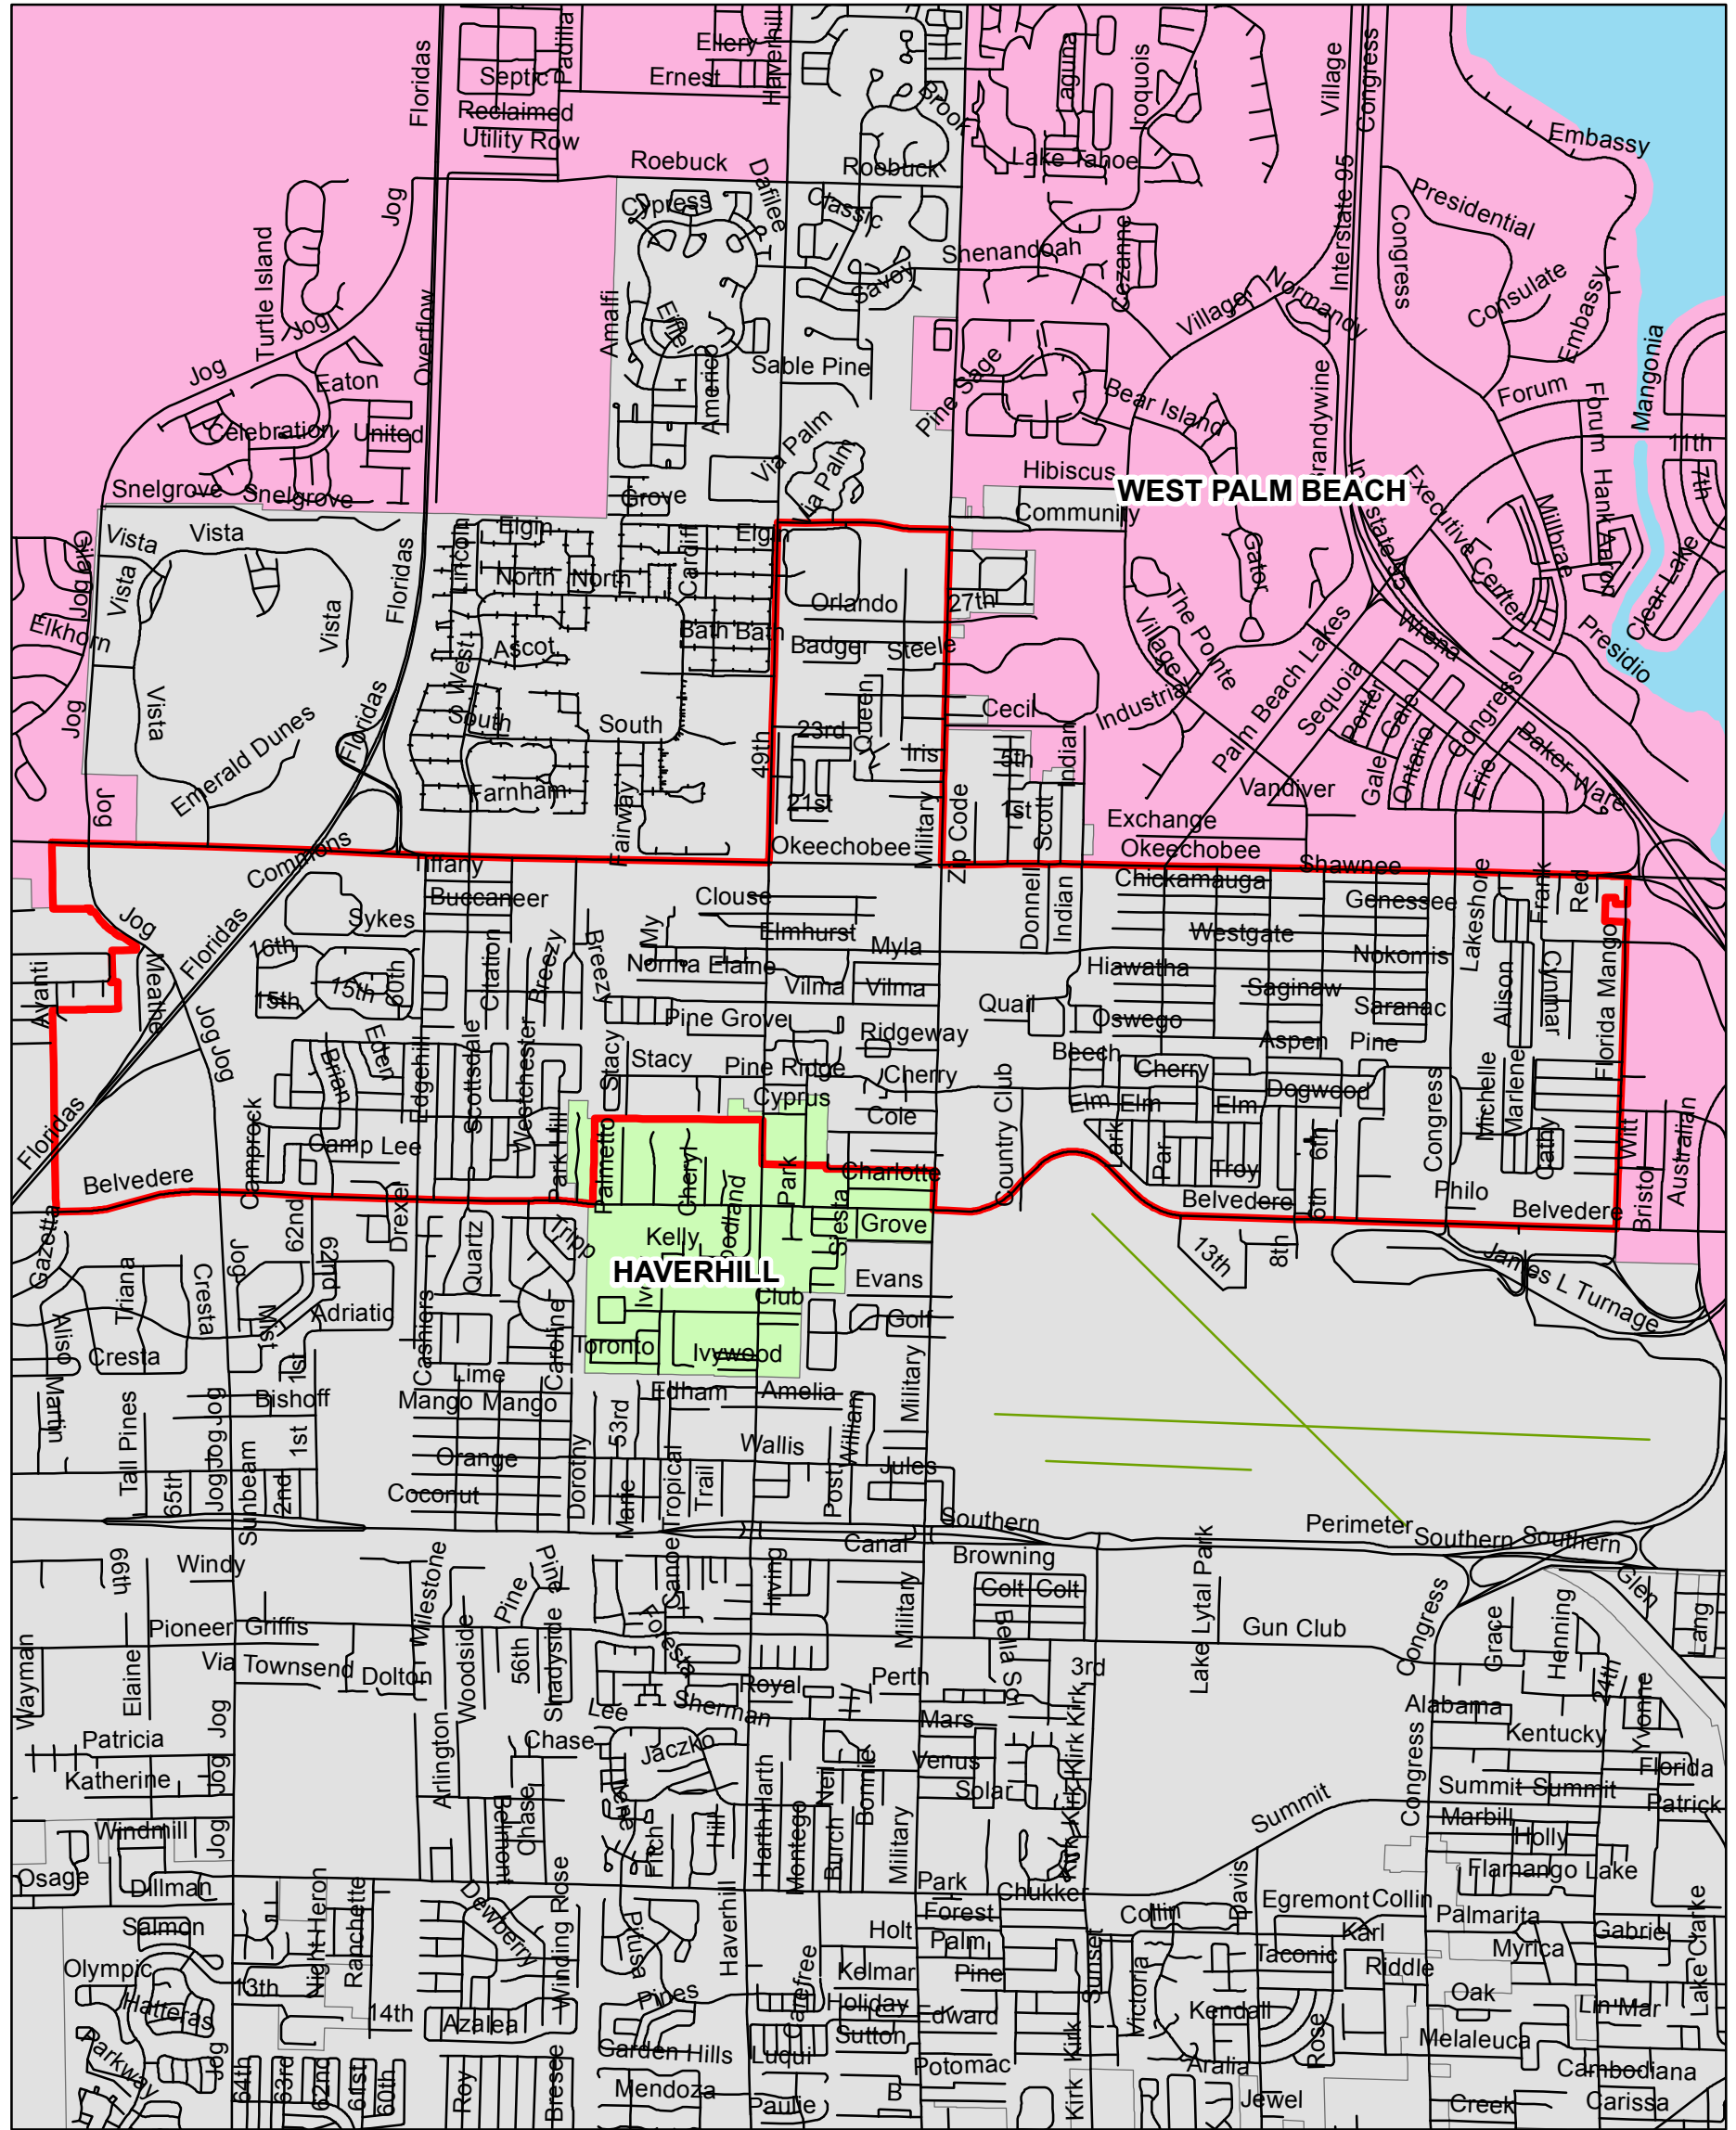

**Palm Beach County
Urban Job Tax Credit Area
Lake Park, Riviera Beach, Mangonia Park and West Palm Beach**

Legend

- | | | |
|-------------------|---------------------------|-----------|
| Lake Park | Riviera Beach | Railroads |
| Mangonia Park | West Palm Beach | Roads |
| Palm Beach County | Urban Job Tax Credit Area | |

Palm Beach County Urban Job Tax Credit Area Unincorporated Palm Beach County and Haverhill

Legend

	West Palm Beach		Palm Beach International
	Haverhill		Railroads
	Palm Beach County		Roads
	Urban Job Tax Credit Area		

0 0.225 0.45 0.9 1.35 1.8 Miles

Palm Beach County Urban Job Tax Credit Area Delray Beach

Legend

- Delray Beach
- Urban Job Tax Credit Area
- Railroads
- Roads

0 0.05 0.1 0.2 0.3 0.4 Miles