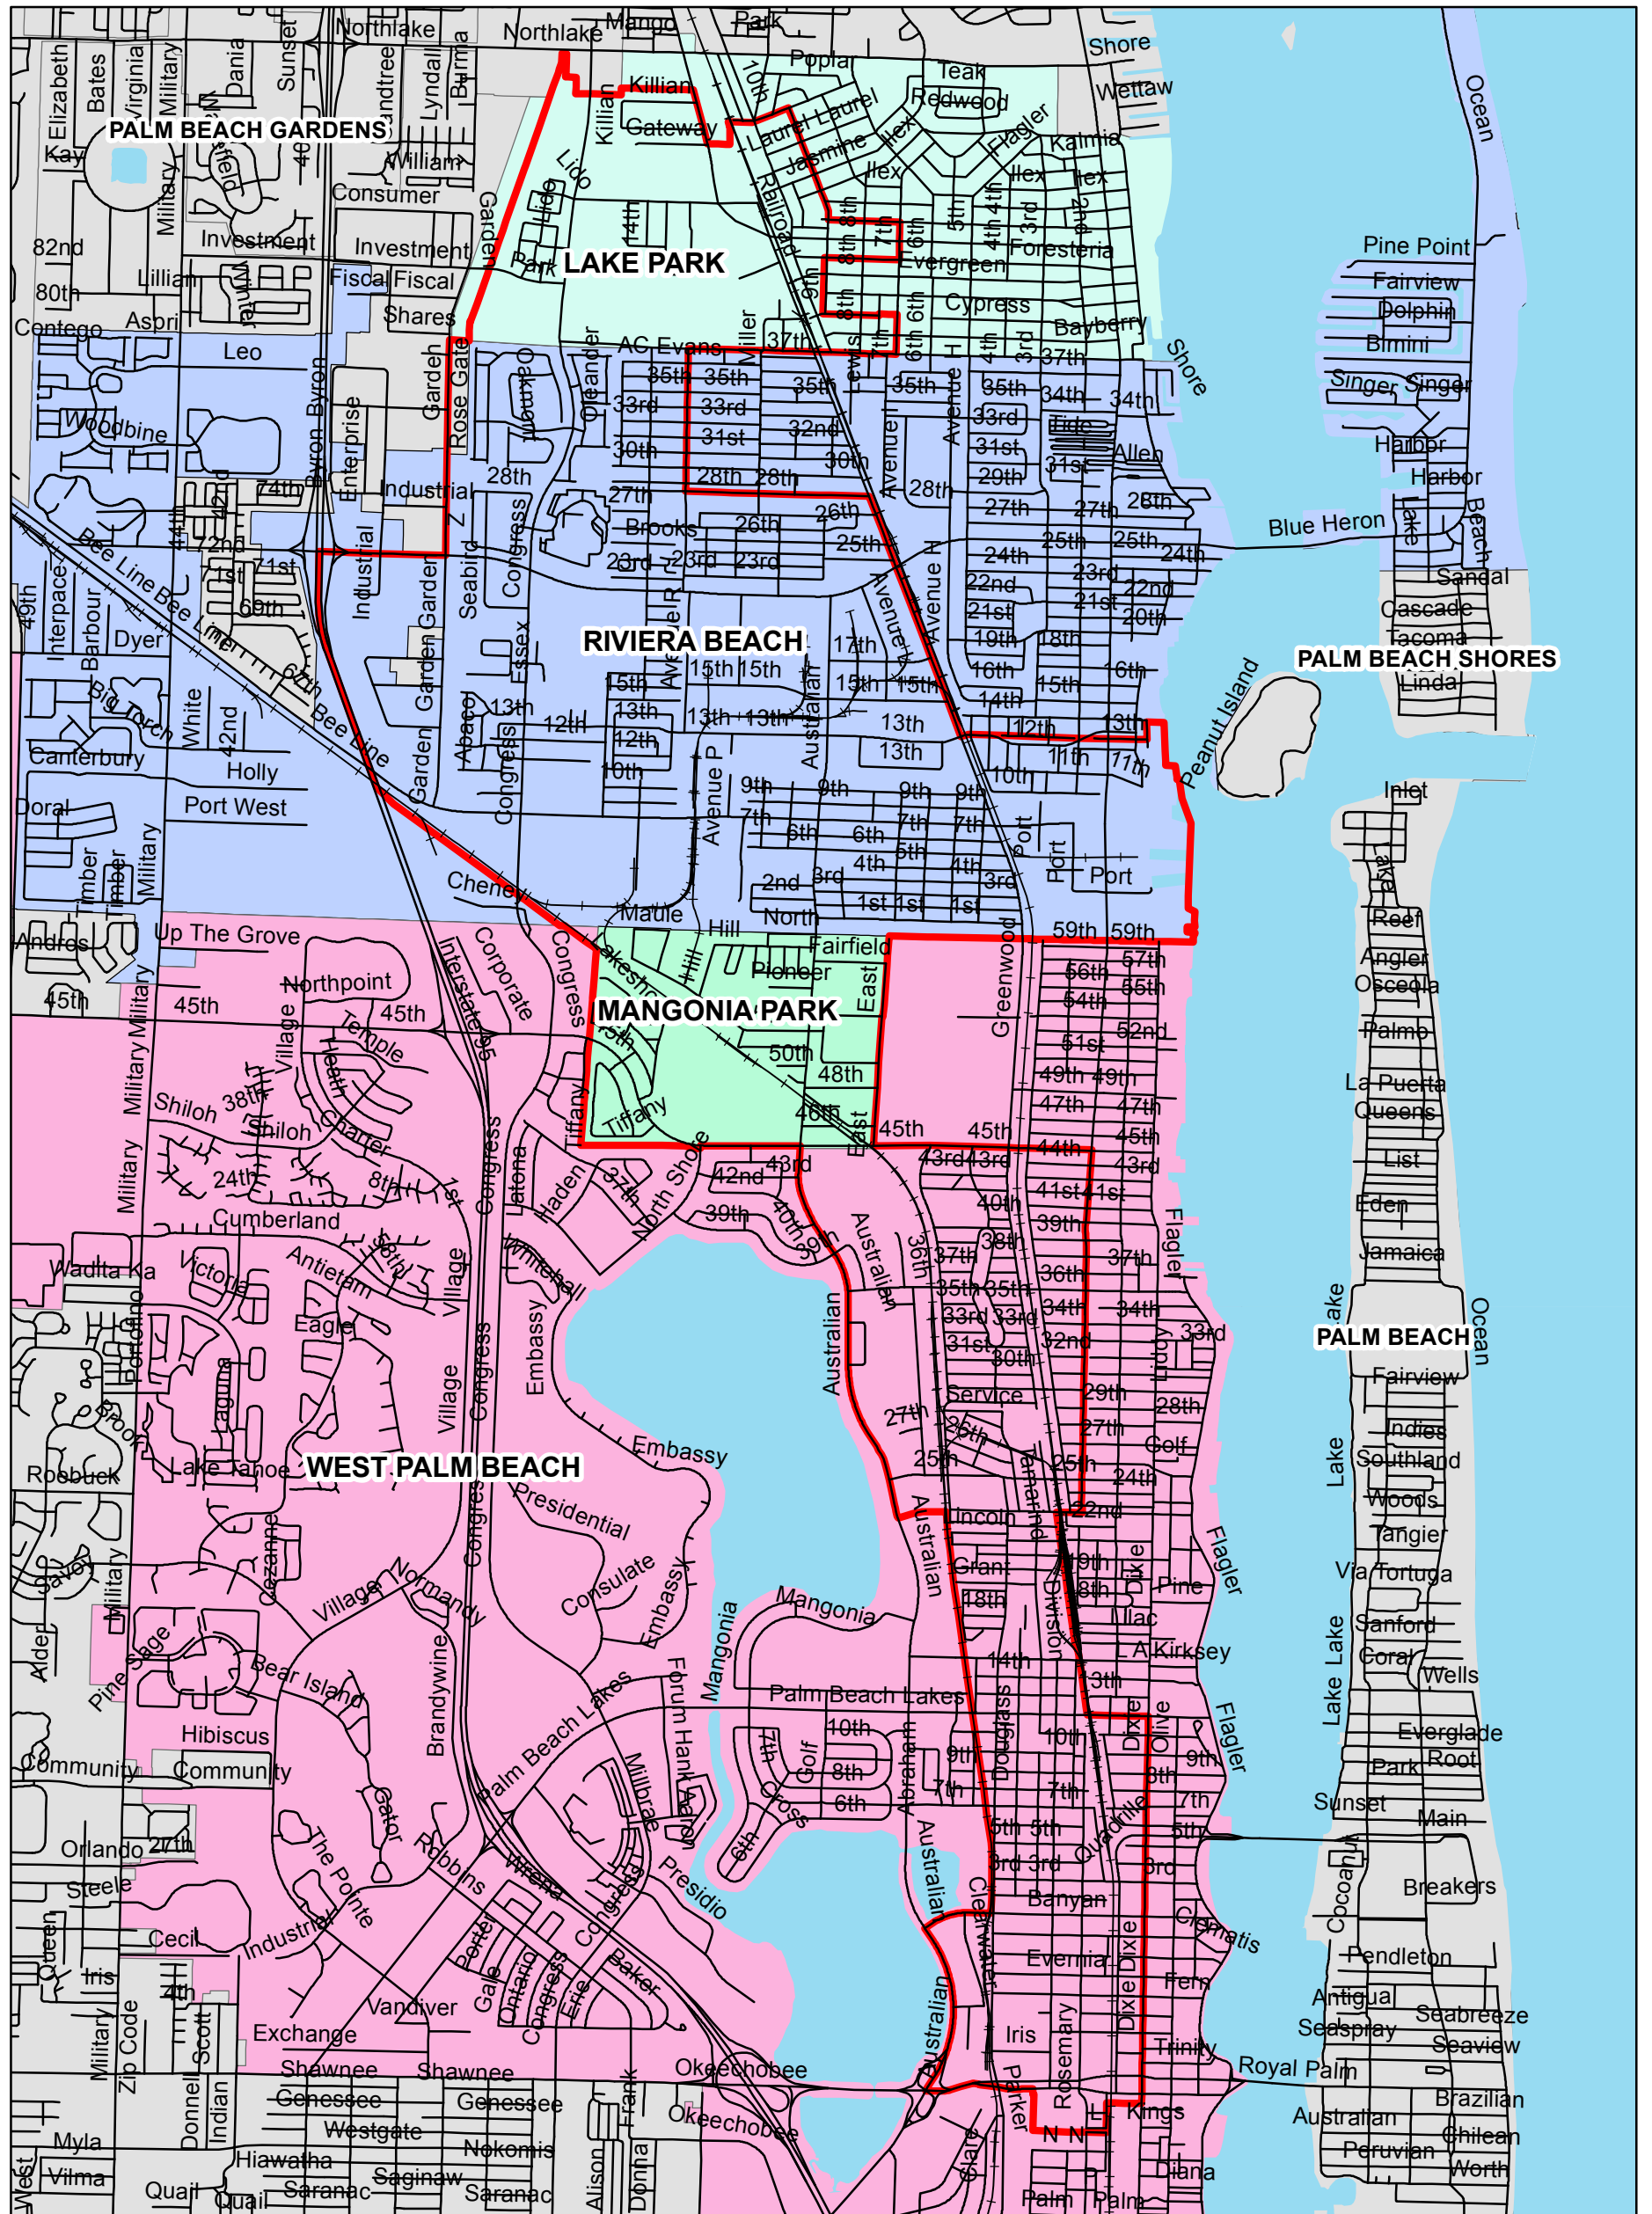

**Palm Beach County
Urban Job Tax Credit Area
Lake Park, Riviera Beach, Mangonia Park and West Palm Beach**

Legend

- | | | |
|-------------------|---------------------------|-----------|
| Lake Park | Riviera Beach | Railroads |
| Mangonia Park | West Palm Beach | Roads |
| Palm Beach County | Urban Job Tax Credit Area | |

Palm Beach County Urban Job Tax Credit Area Unincorporated Palm Beach County and Haverhill

Legend

	West Palm Beach		Palm Beach International
	Haverhill		Railroads
	Palm Beach County		Roads
	Urban Job Tax Credit Area		

0 0.225 0.45 0.9 1.35 1.8 Miles

Palm Beach County Urban Job Tax Credit Area Delray Beach

Legend

- Delray Beach
- Urban Job Tax Credit Area
- Railroads
- Roads

0 0.05 0.1 0.2 0.3 0.4 Miles