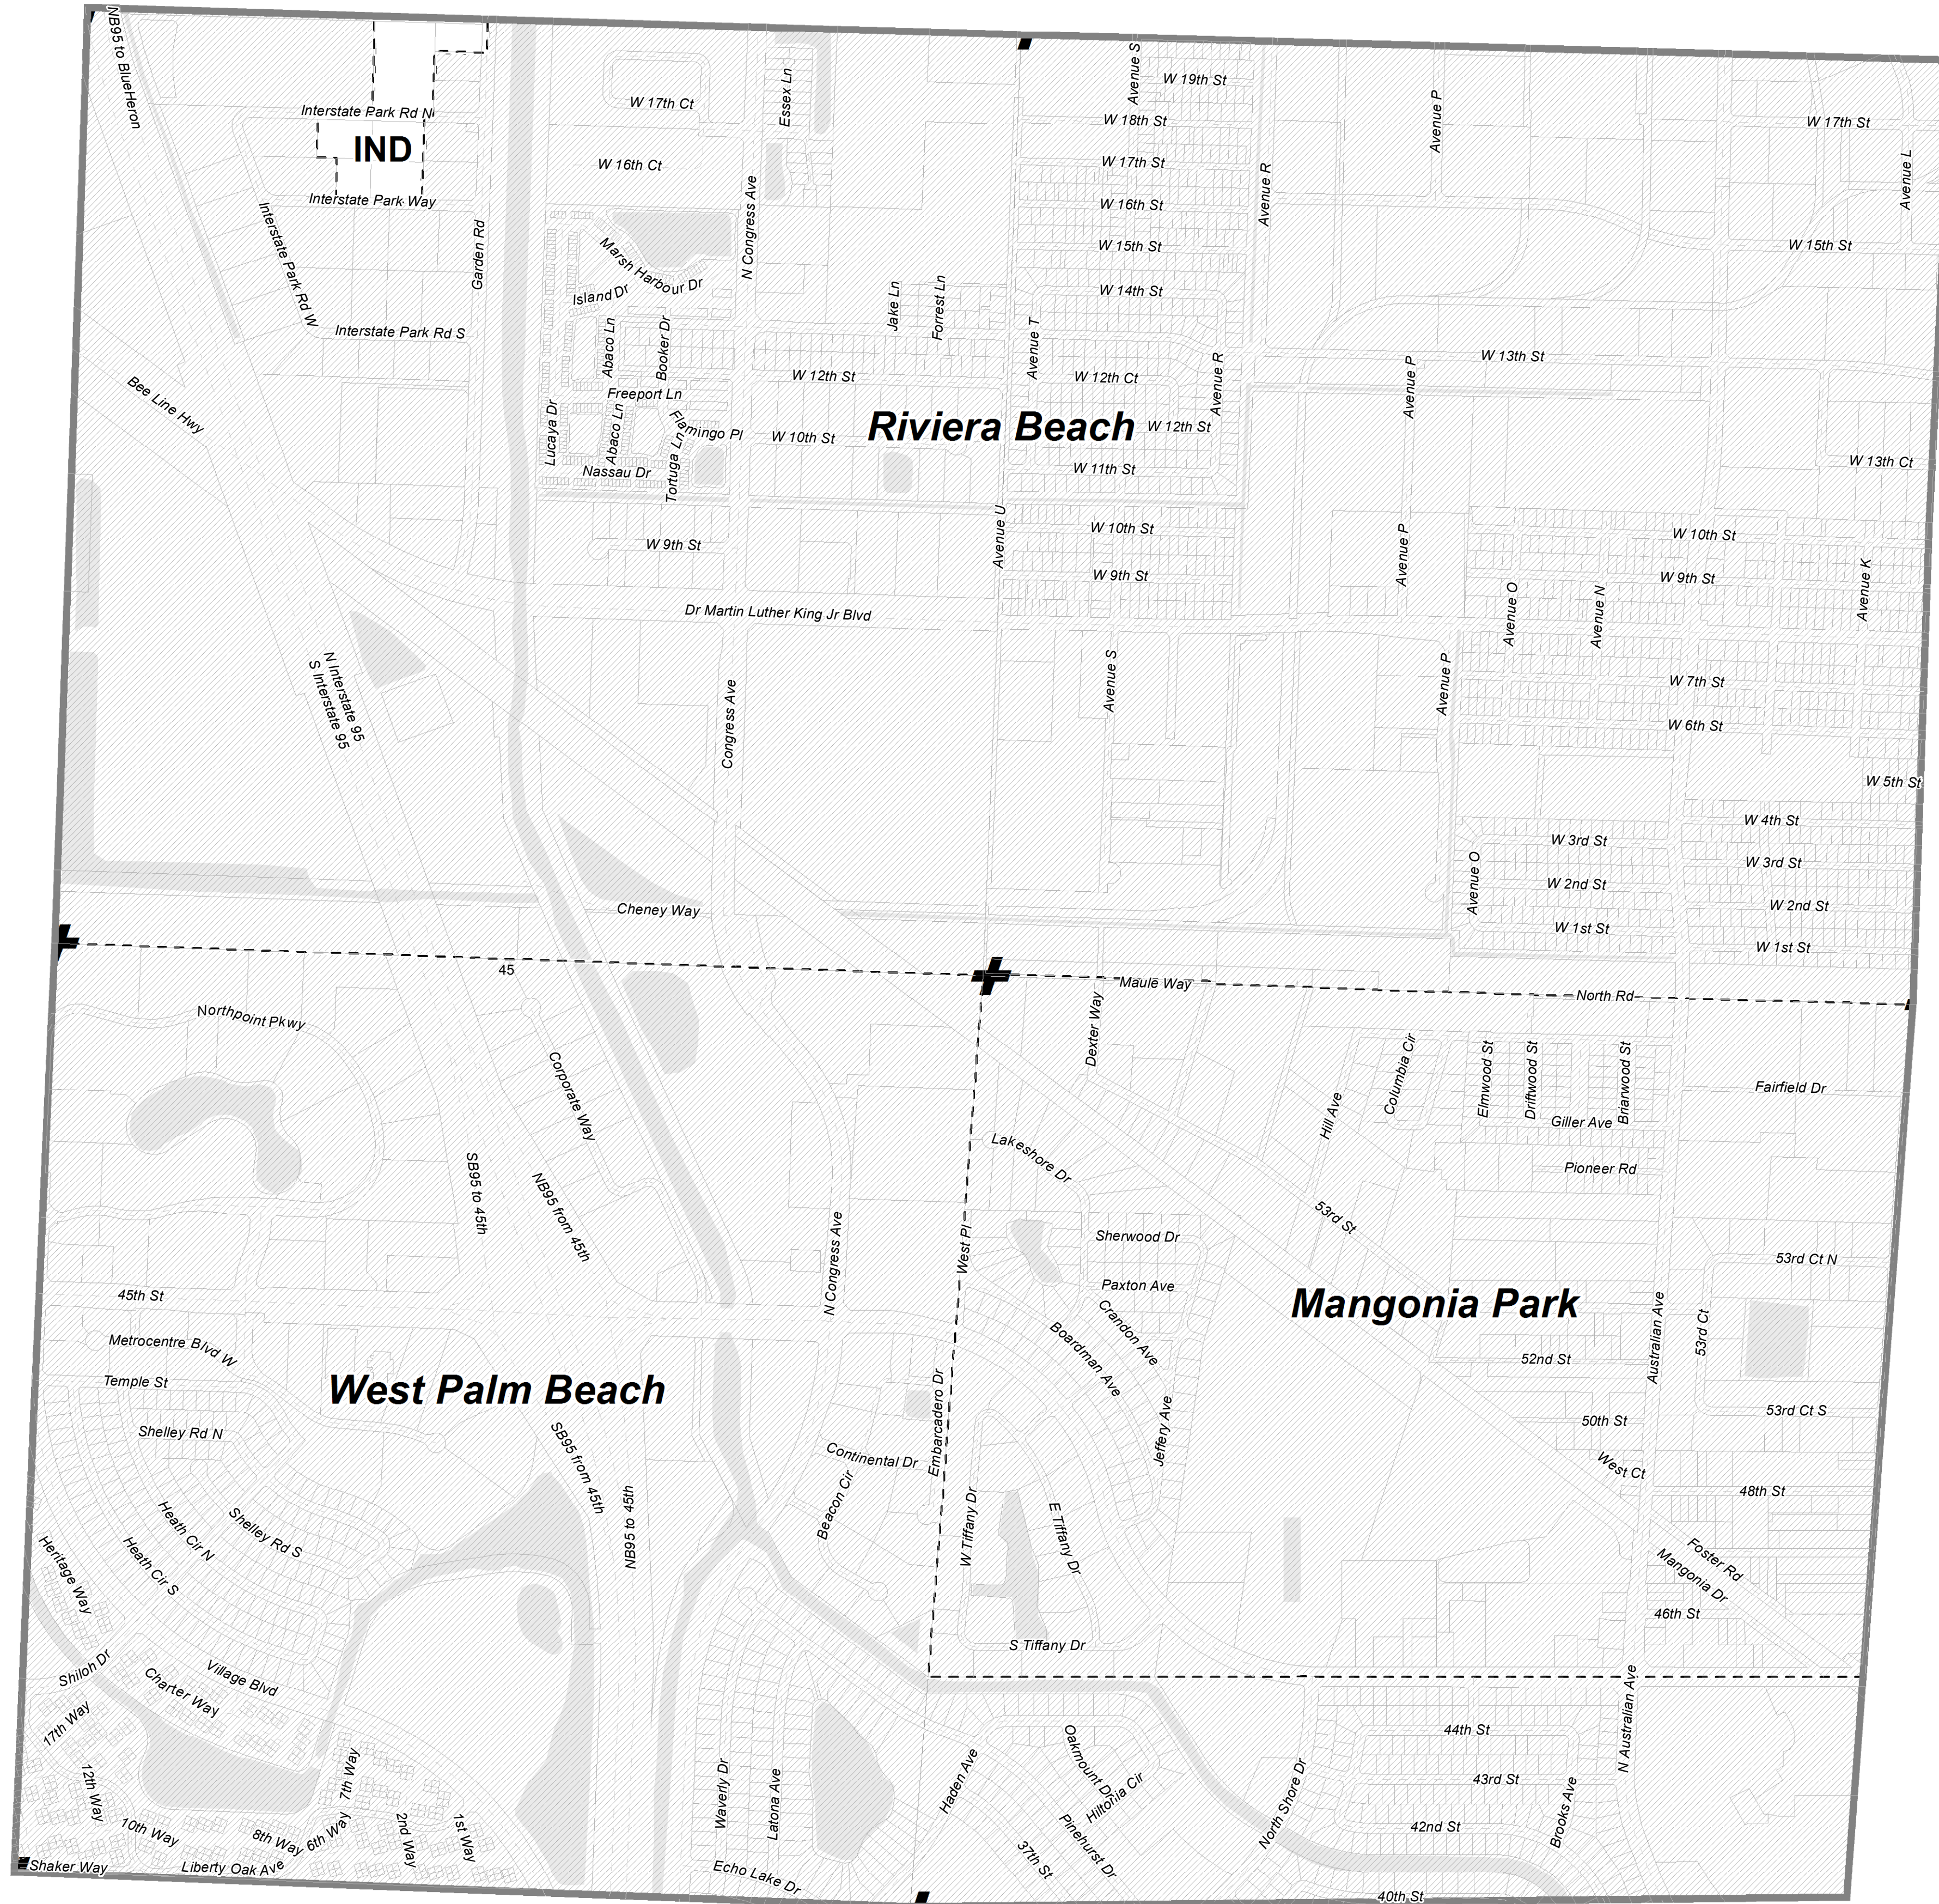

Amendment Table

Amendment ID	Ordinance Number	Adoption Date
None		

Note: Each site on this map referenced with an Ordinance Number has been subject to a site specific Future Land Use Atlas amendment adopted by the Board of County Commissioners. Please reference the applicable ordinance for conditions of approval that may limit the development to a certain size, use or intensity at the Planning Division and on this webpage: www.pbcgov.com/pzb/planning/ordinances

1 inch = 596 feet

This map is a representation of the official copy of the map on file with Palm Beach County Planning Division.

Future Land Use Atlas of Palm Beach County, Florida

ATLAS PAGE 45

Last Printed On:
Jun 7, 2014

- Future Land Use
- FLU Atlas Page
- Amendments
- Parcels
- Municipality
- Water

Palm Beach County
Planning, Zoning and Building Department

ATLAS PAGE 37

ATLAS PAGE 44

ATLAS PAGE 51