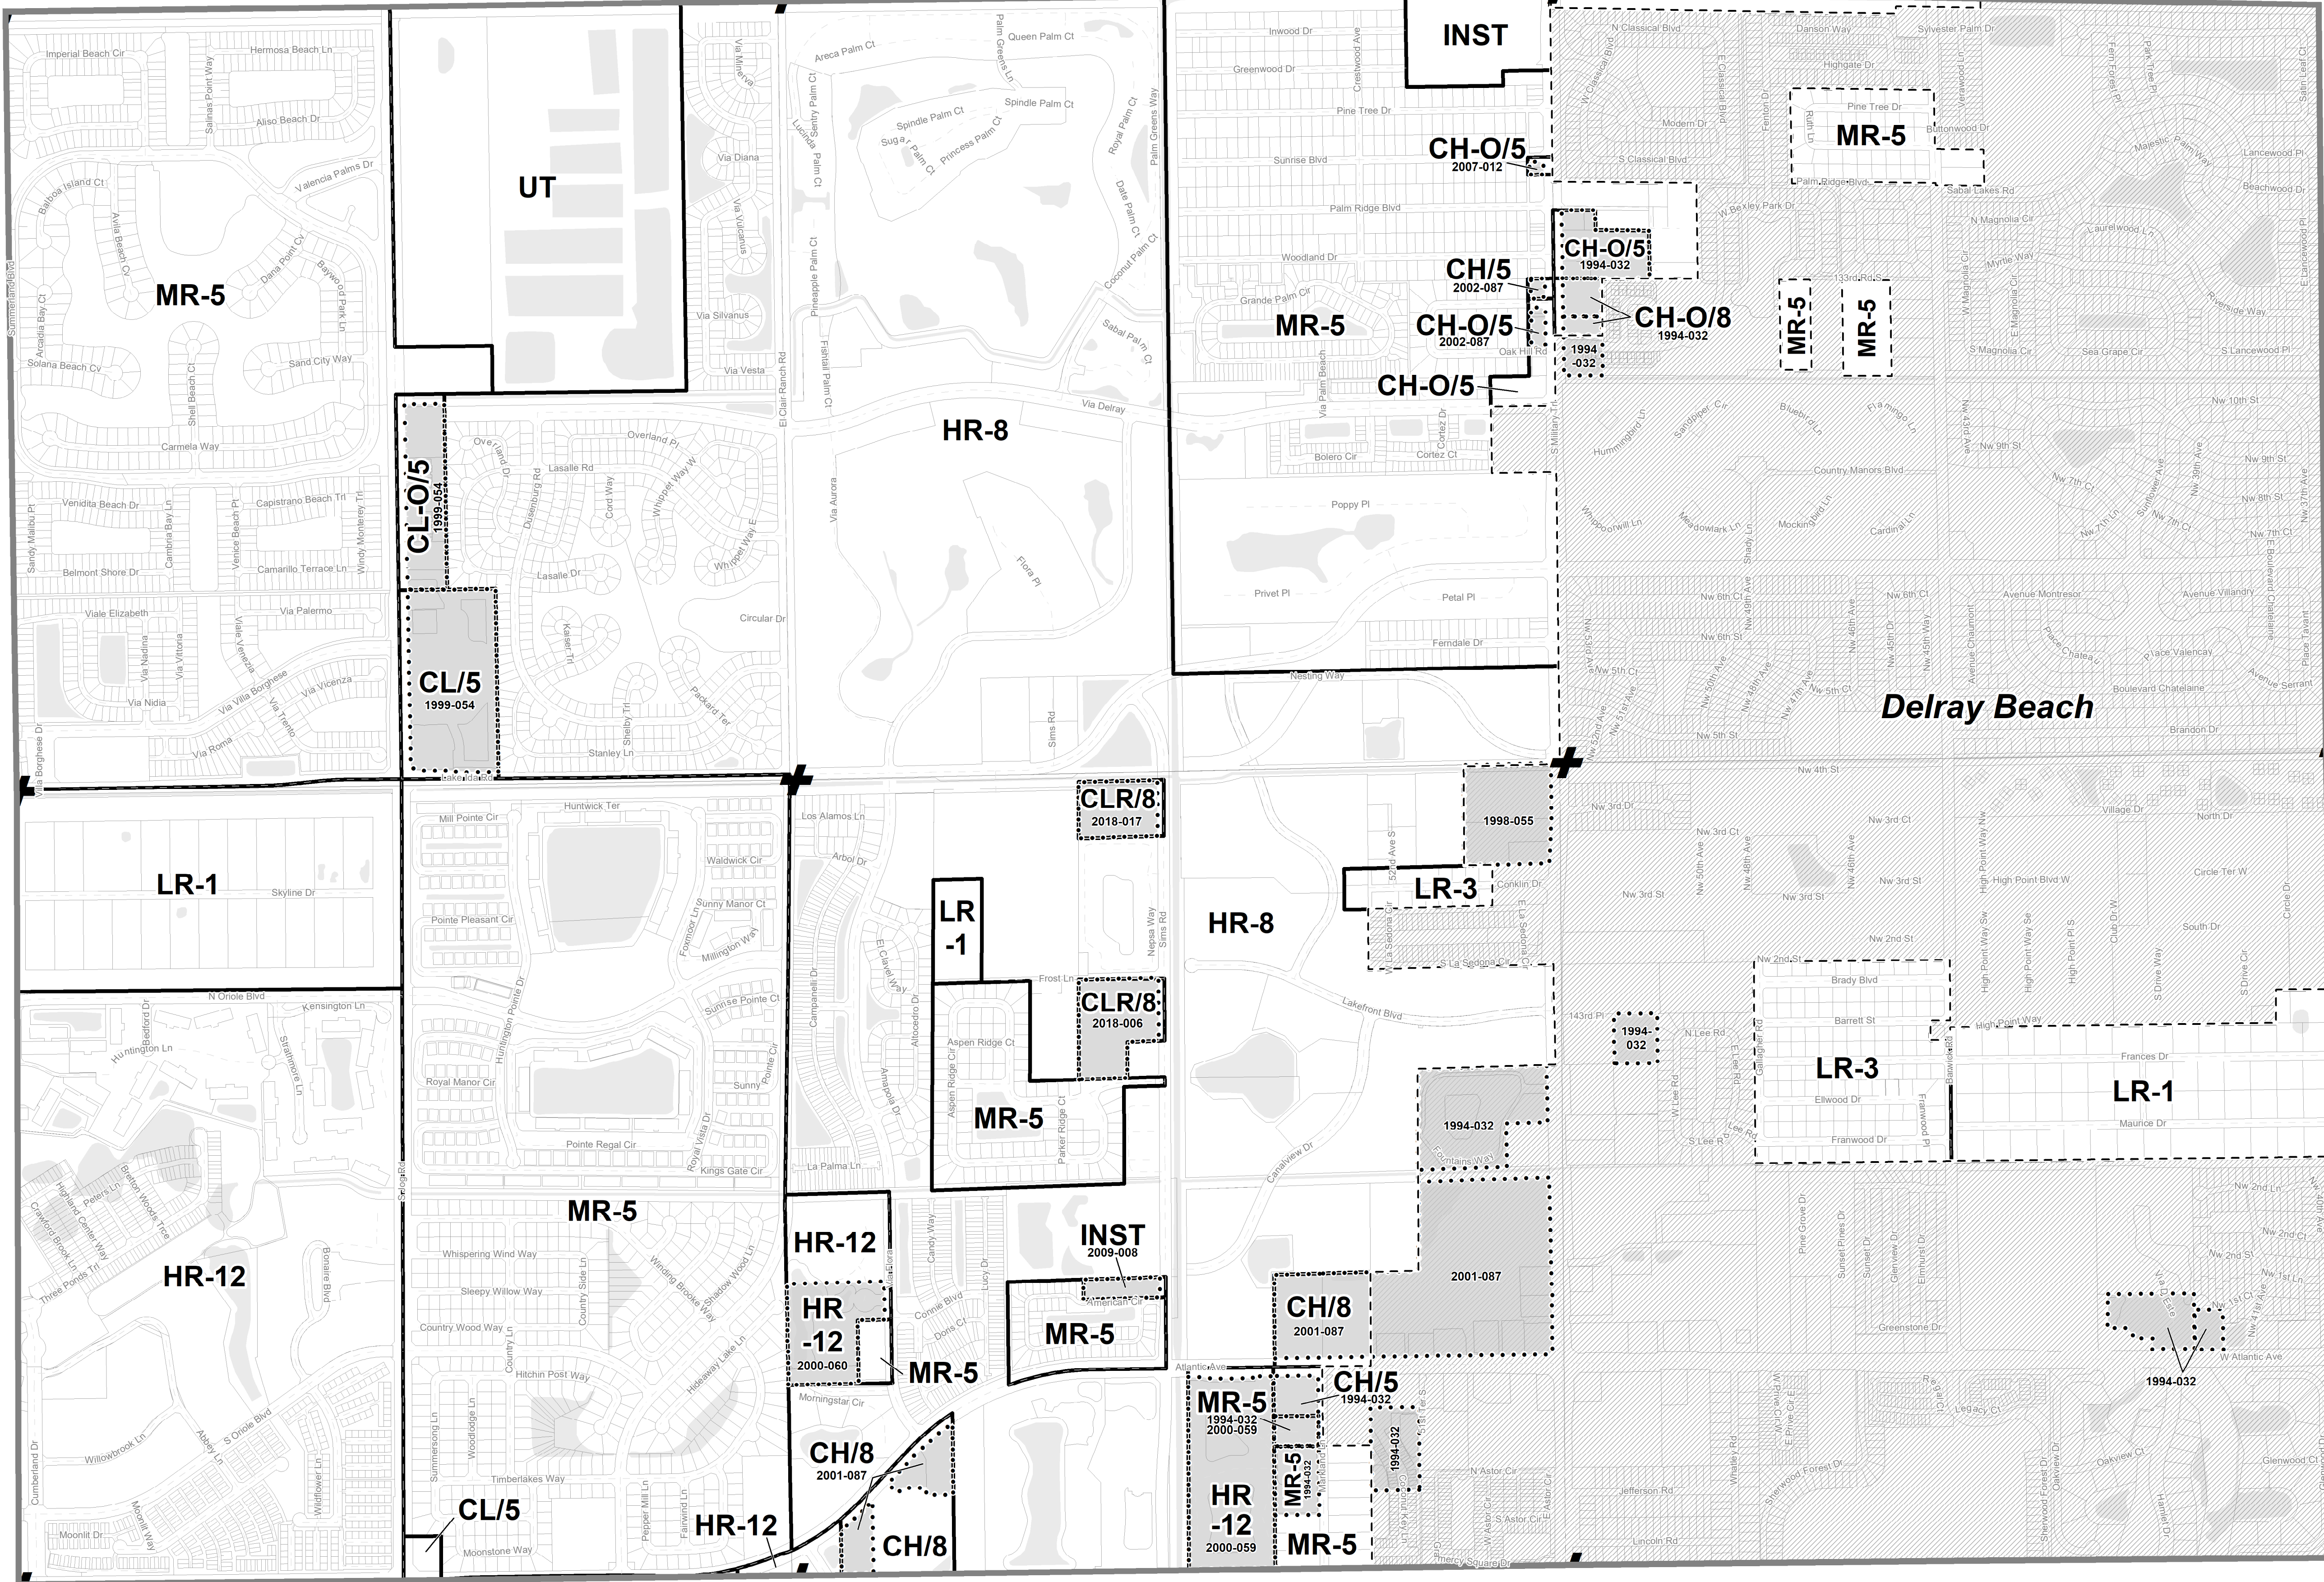

Amendment Table

Amendment ID	Ordinance Number	Adoption Date
94-99 COM 1	1994-032	12/20/1994
94-99 COM 2 B.I.	1994-032	12/20/1994
94-99 COM 2 B.I.	1994-032	12/20/1994
94-99 COM 3 B.I.	1994-032	12/20/1994
94-99 COM 4 B.I.	1994-032	12/20/1994
94-99 COM 5 B.I.	1994-032	12/20/1994
94-99 COM 5 B.I.	1994-032	12/20/1994
94-99 RES 1 B.I.	1994-032	12/20/1994
94-99 RES 2 B.I.	1994-032	12/20/1994
94-99 RES 3 B.I.	1994-032	12/20/1994
94-99 RES 4 B.I.	1994-032	12/20/1994
98-99 COM 1	1998-055	12/2/1998
99-99 COM 1	1999-054	12/13/1999
99-99 COM 1	1999-054	12/13/1999
00-99 RES 1	2000-059	12/6/2000
00-99 RES 2	2000-060	12/6/2000
Com. Cat. 99a & 99b	2001-087	12/5/2001
Com. Cat. 99c	2001-087	12/5/2001
LGA 2002-0051	2002-087	12/18/2002
LGA 2002-0051	2002-087	12/18/2002
LGA 2007-00014	2007-012	8/27/2007
SCA 2009-002	2009-008	4/23/2009
SCA-2018-016	2018-006	4/26/2018
SCA-2018-010	2018-017	8/23/2018

Note: Each site on this map referenced with an Ordinance Number has been subject to a site specific Future Land Use Atlas amendment adopted by the Board of County Commissioners. Please reference the applicable ordinance for conditions of approval that may limit the development to a certain size, use or intensity at the Planning Division and on this webpage: <http://www.pbcgov.com/pzb/planning/AdoptedOrd>

1 inch = 600 feet

This map is a representation of the official copy of the map on file with Palm Beach County Planning Division.

Future Land Use Atlas of Palm Beach County, Florida

ATLAS PAGE 99

Last Printed On:
Sept 28, 2021

- Future Land Use
- FLU Atlas Page
- Amendments

- Parcels
- Municipality
- Water

Palm Beach County
Planning, Zoning and Building Department