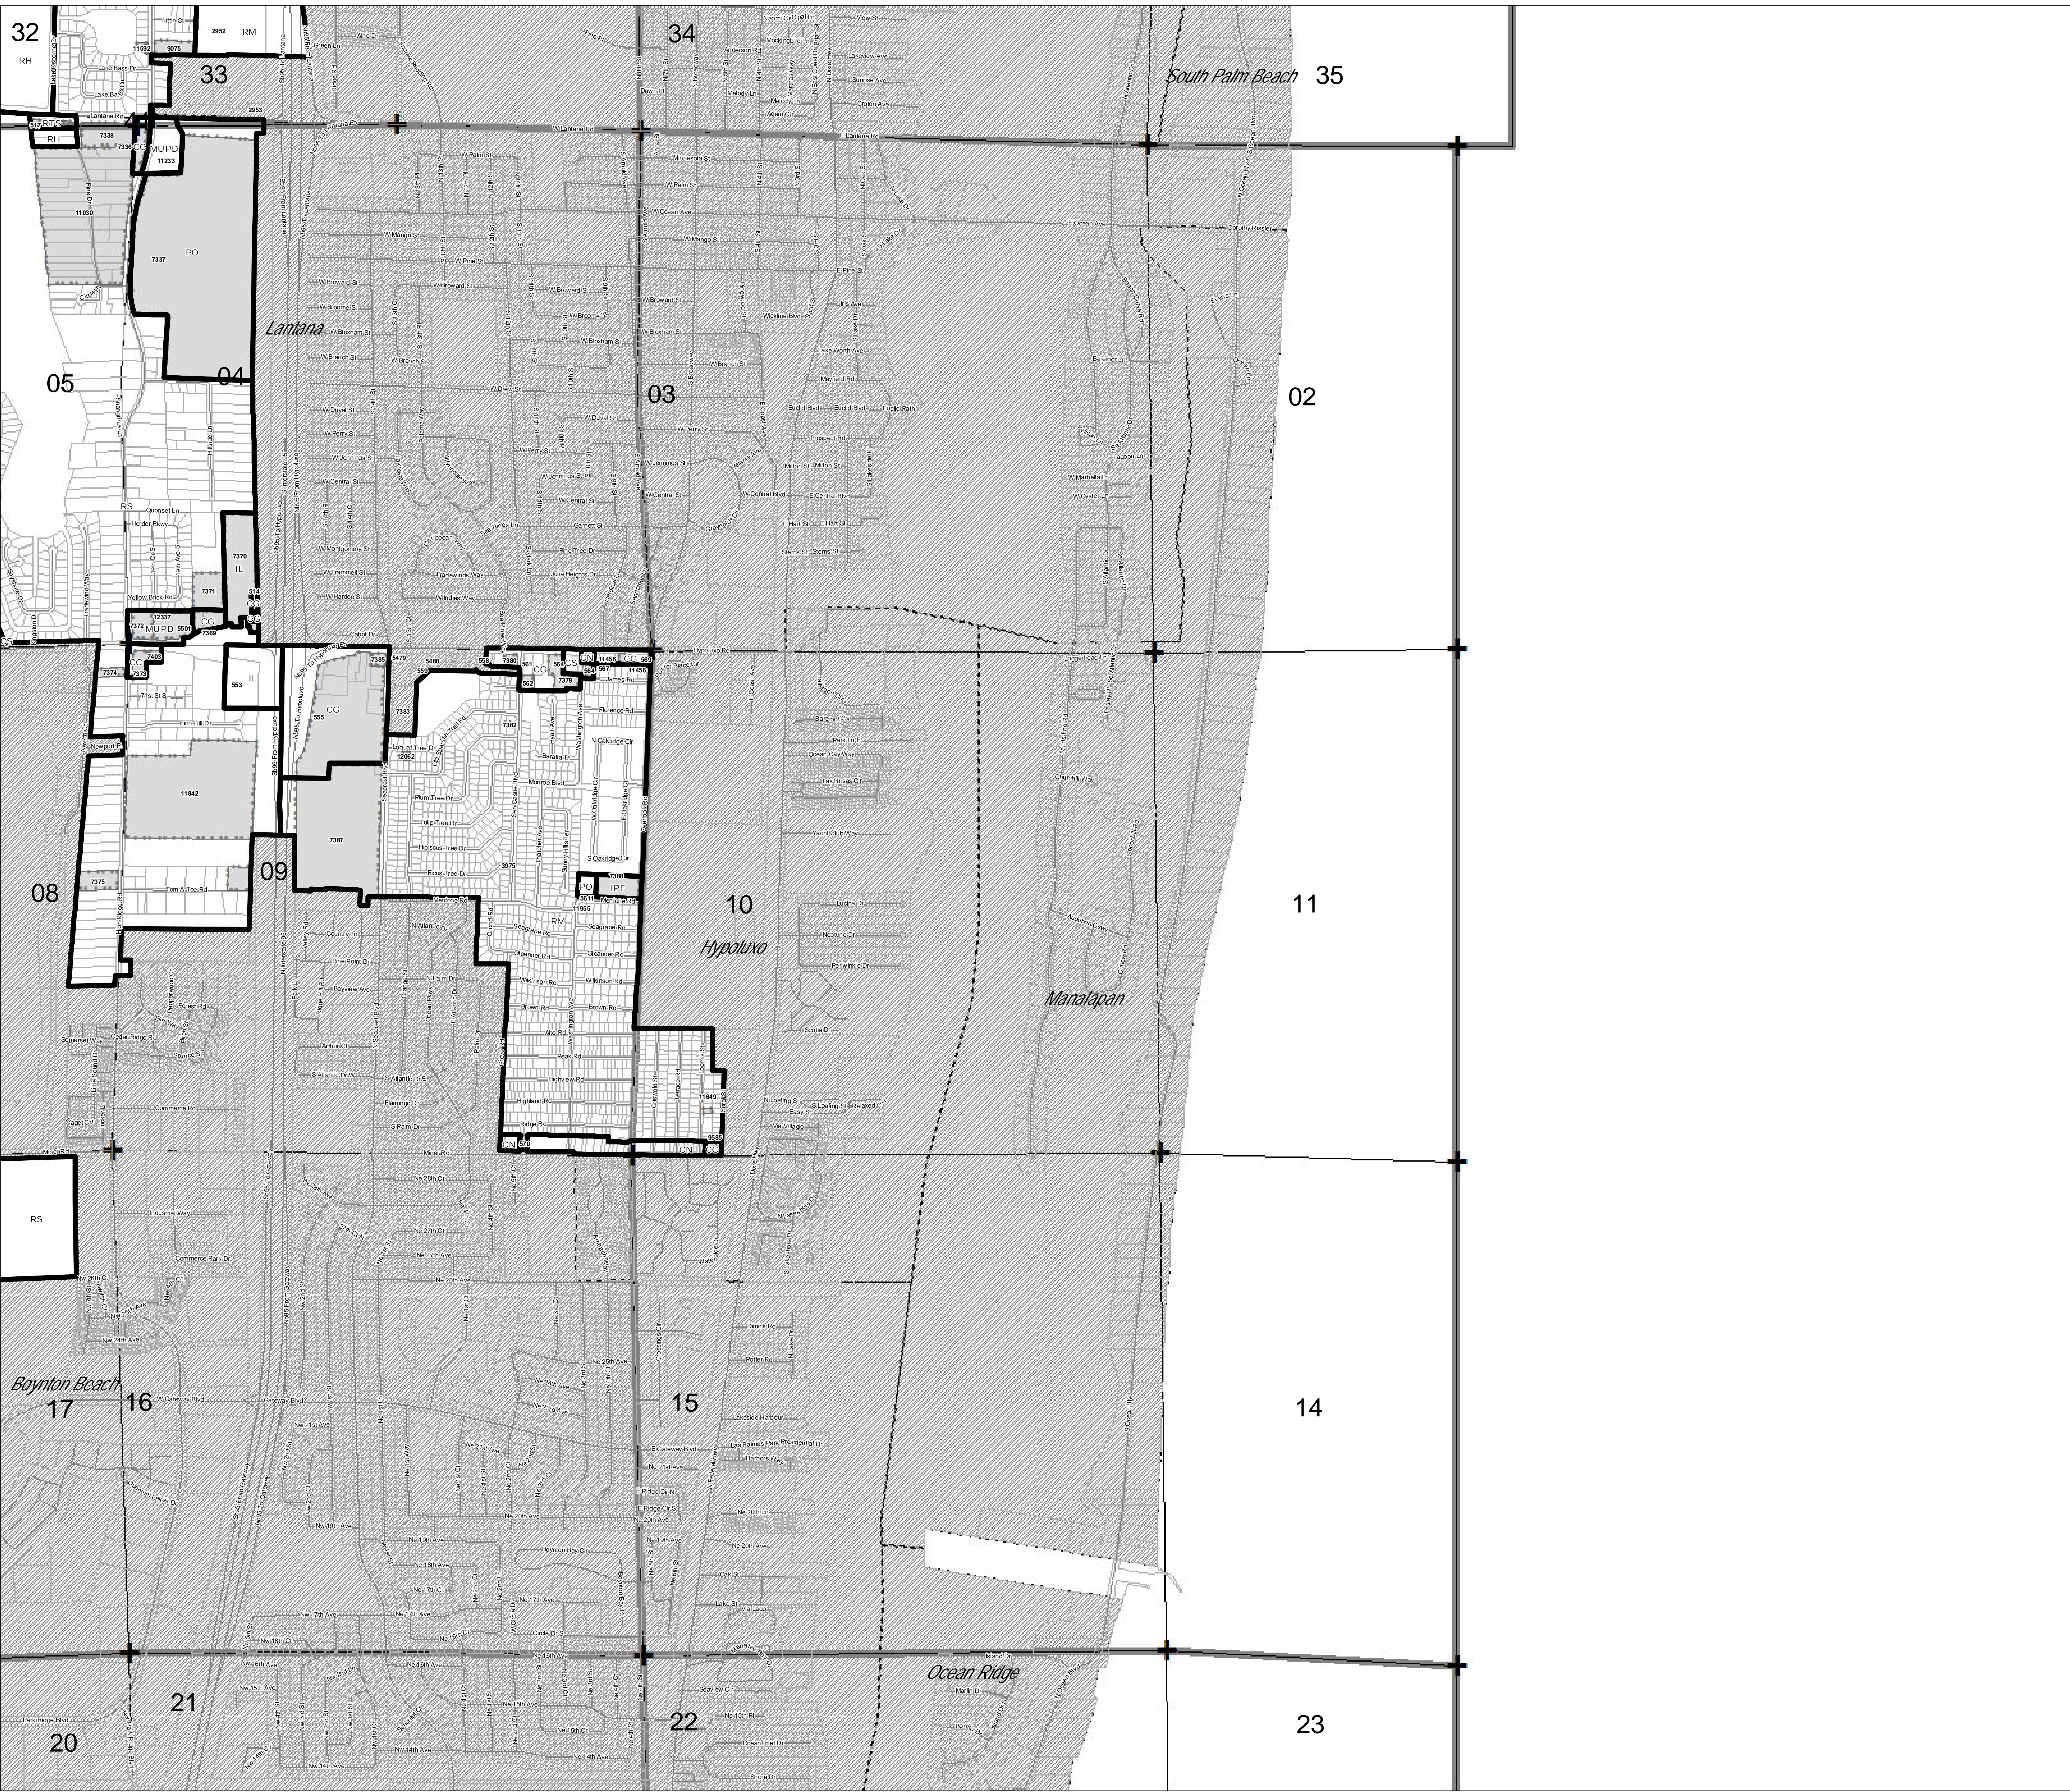

ZONING QUAD 7
Zoning District Map of Palm Beach County
July 02, 2012

- Additional Approvals
- Zoning Quad Boundary
- Zoning District Boundary
- Overlays
- Parcels
- Municipality
- Water
- Section Lines