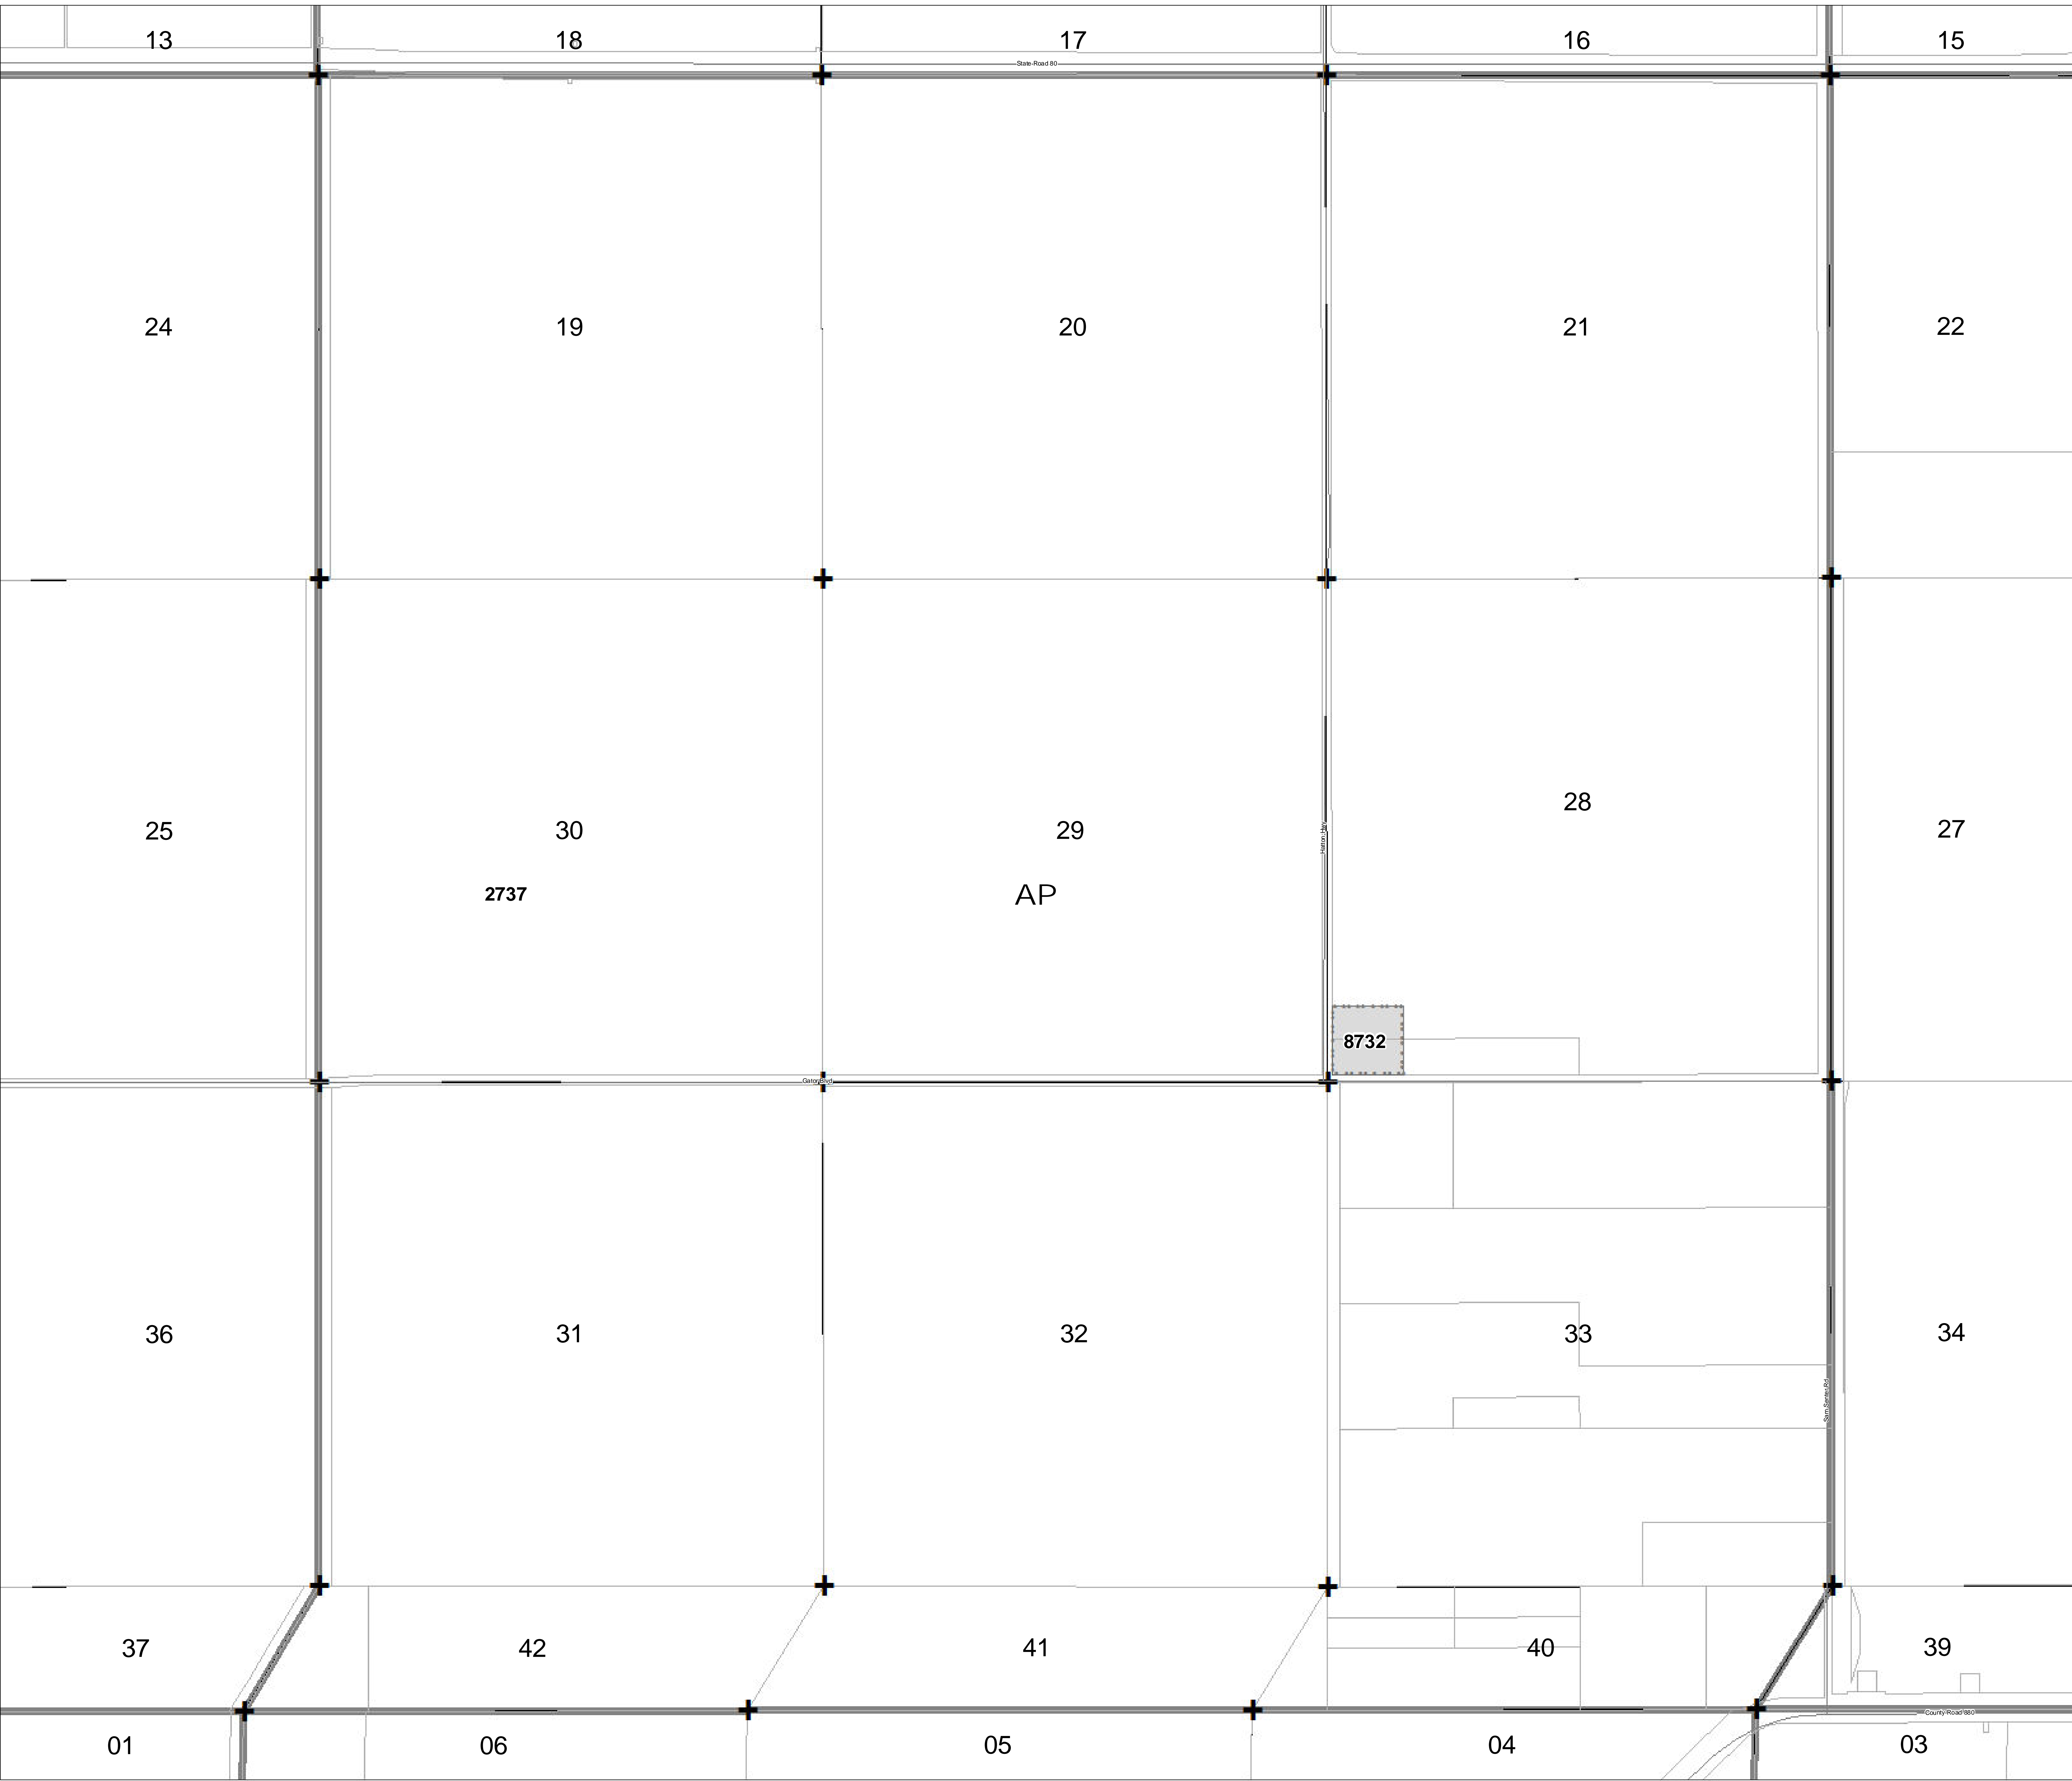

ZONING QUAD 171
Zoning District Map of Palm Beach County
July 03, 2012

- 12345 Additional Approvals
- Zoning Quad Boundary
- Zoning District Boundary
- Overlays
- Parcels
- Municipality
- Water
- Section Lines

PALM BEACH COUNTY
Planning, Zoning and Building Department