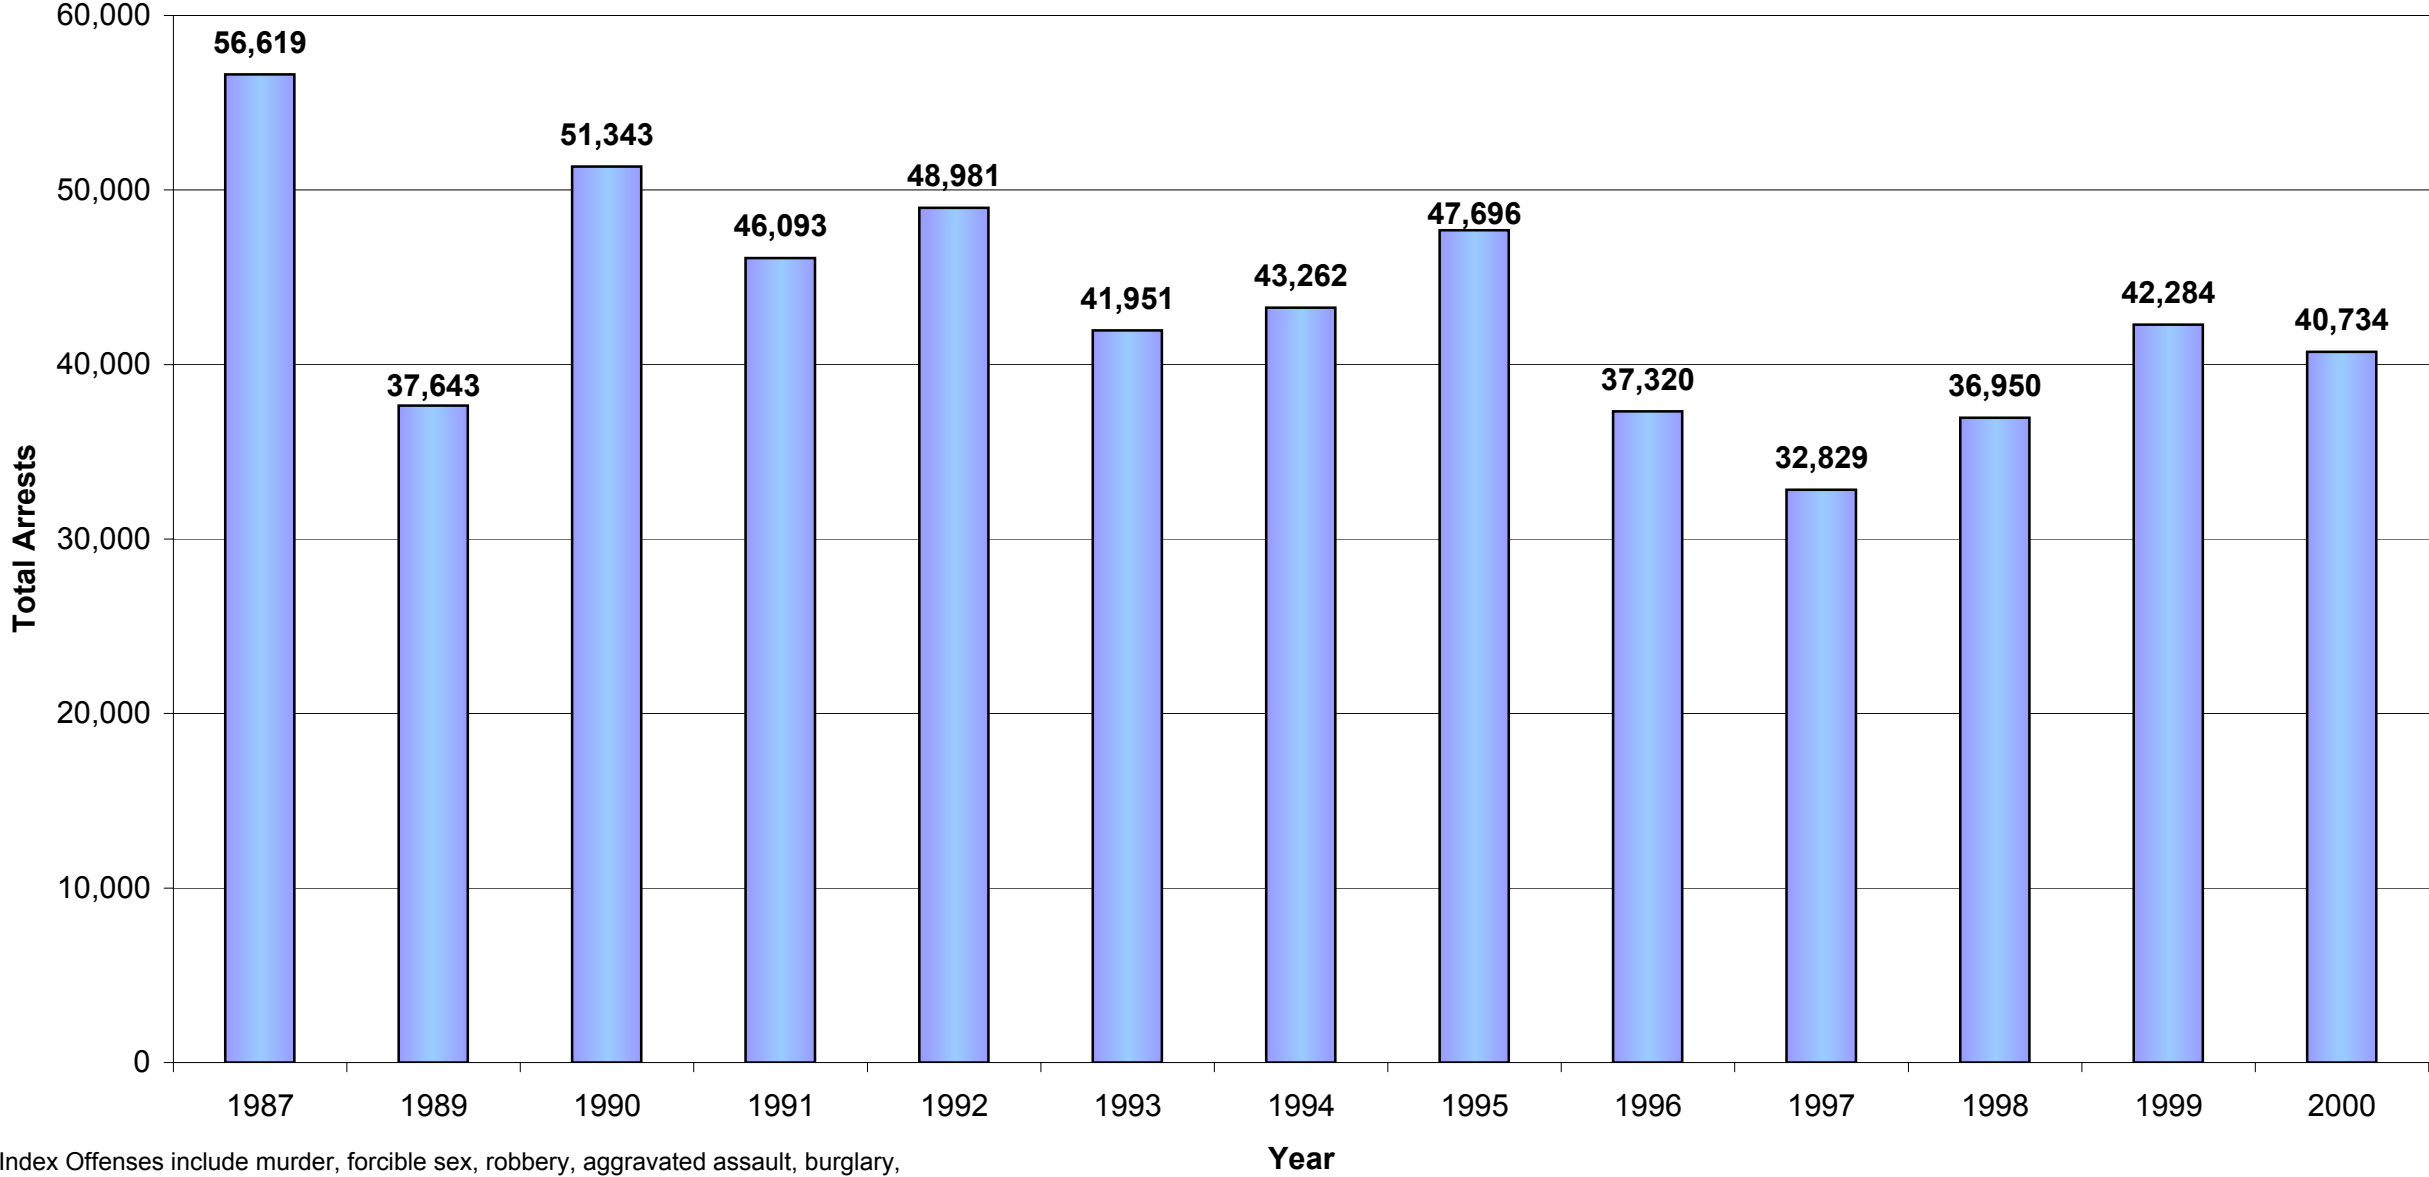

Palm Beach County Criminal Justice Commission
Index Arrests for Palm Beach County*
Data Source: Florida Department of Law Enforcement

Index Offenses include murder, forcible sex, robbery, aggravated assault, burglary, larceny and motor vehicle theft.