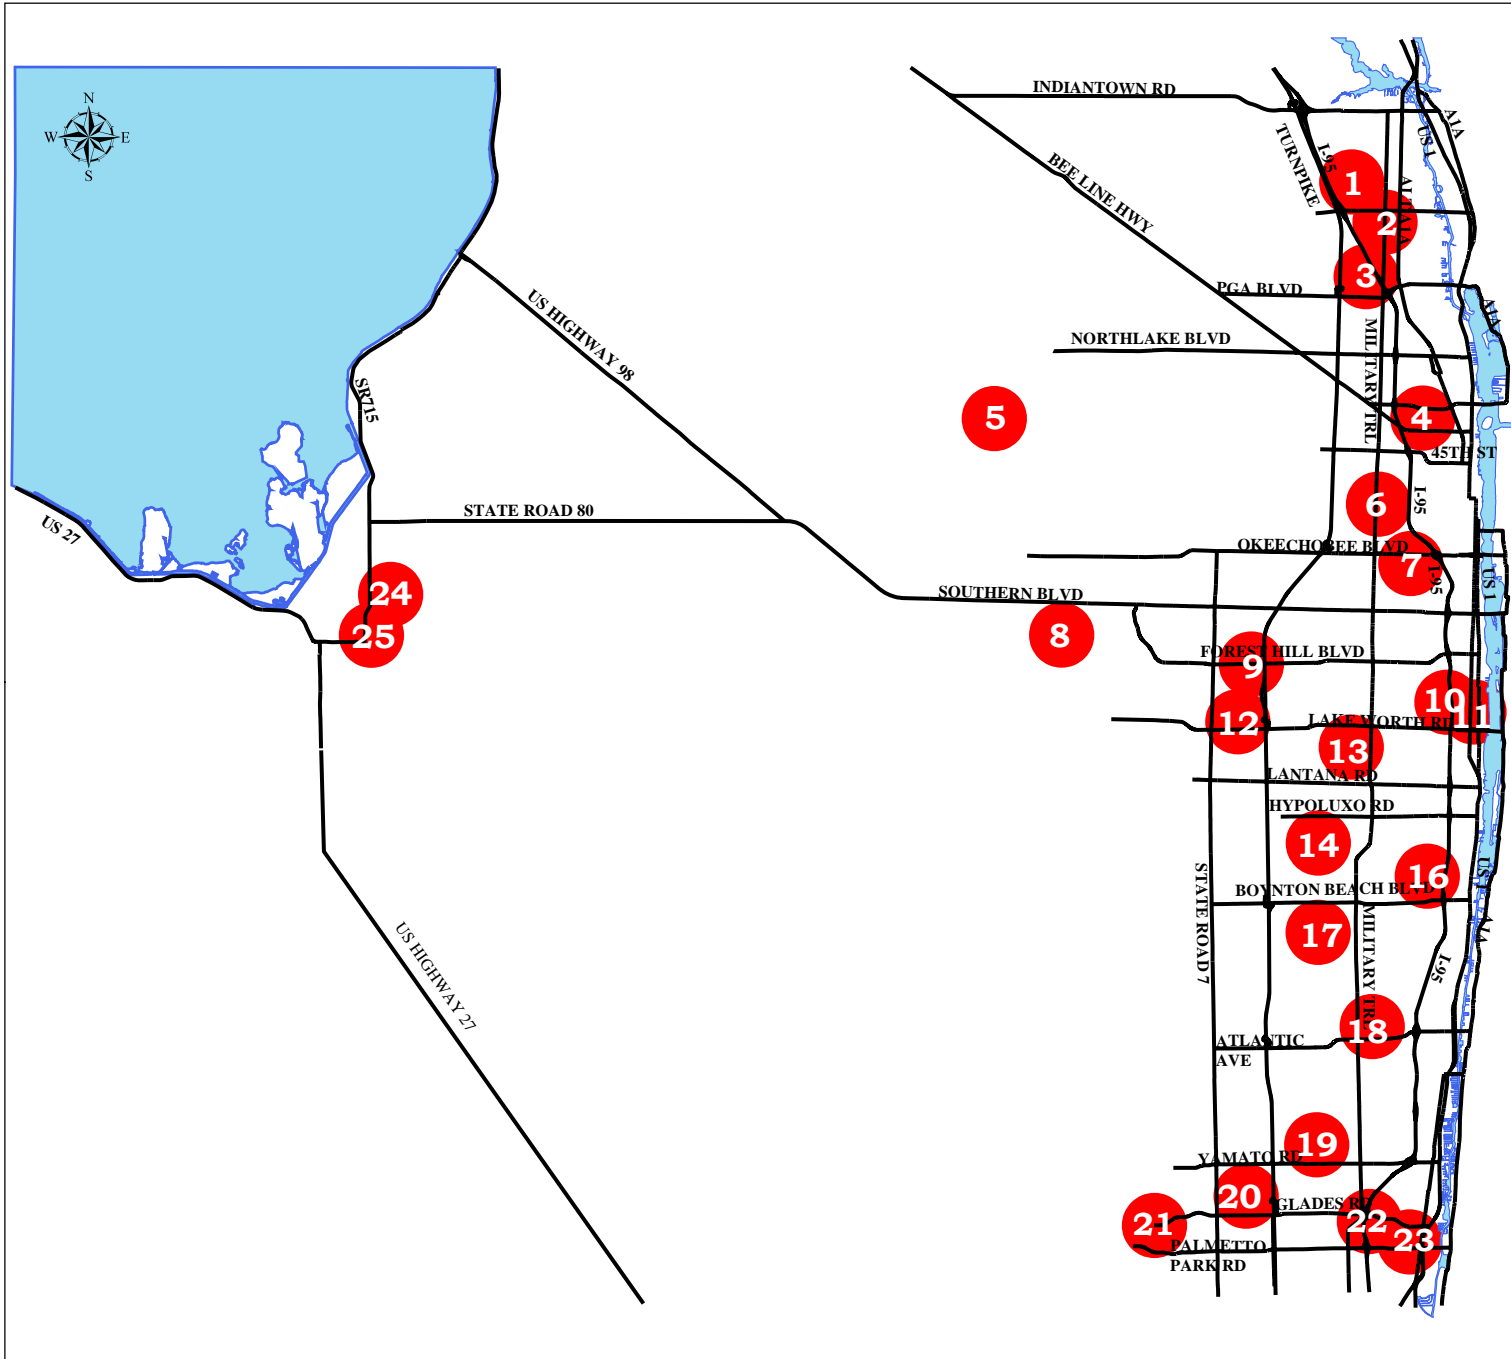

2004 Shelters

 Risk Shelter

Public Safety Department
GIS Services

North County Shelters

- 1) Independence MS Capacity: 700
4001 Greenway Dr, JP
- 2) Dwyer HS Capacity: 1900
13601 N. Military Trl., PBG
- 3) Duncan MS Capacity: 1600
5150 117th Ct. N., PBG
- 4) Bethune ES Capacity: 500
1501 Avenue U, RB
- 5) Frontier ES Capacity: 800
6701 180th Ave N., LOX

Central County Shelters

- 6) Bear Lakes MS Capacity: 1600
3505 Shenandoah Dr., WPB
- 7) Westgate ES Capacity: 720
1545 Loxahatchee Dr, WPB
- 8) Wellington Landings MS Capacity: 1600
1100 Aero Club Dr., WL
- 9) Palm Beach Central HS
8499 Forest Hill Blvd, WL
- 10) Lake Worth MS Capacity: 1600
1300 Barnett Dr., LW
- 11) North Grade ES Capacity: 500
824 North K St., LW
- 12) Discovery Key ES Capacity: 800
3550 Lyons Rd., LW
- 13) Heritage ES Capacity: 500
5100 Melaleuca Ln, GA

South County Shelters

- 14) Park Vista HS
7900 Jog Rd., BB
- 15) Intentionally blank
- 16) Boynton Beach HS Capacity: 2720
4975 Park Ridge Blvd., BB
- 17) Odyssey MS Capacity: 515
6161 Woolbright Rd., BB
- 18) Carver MS Capacity: 1460
101 Barwick Rd., DB
- 19) Omni MS Capacity: 1600
5775 Jog Rd., BR
- 20) Olympic Heights HS
20101 Lyons Rd., BR
- 21) West Boca Raton HS
12811 Glades Rd., BR
- 22) Boca Raton HS
1501 NW 15th Ct., BR
- 23) Bibletown Comm. Church Capacity: 450
407 NW 4th Ave., BR

West County Shelters

- 24) Lakeshore MS Capacity: 2800
425 W. Canal St. N., BG
- 25) Glades Central HS Capacity: 3800
1001 SW Avenue M, BG