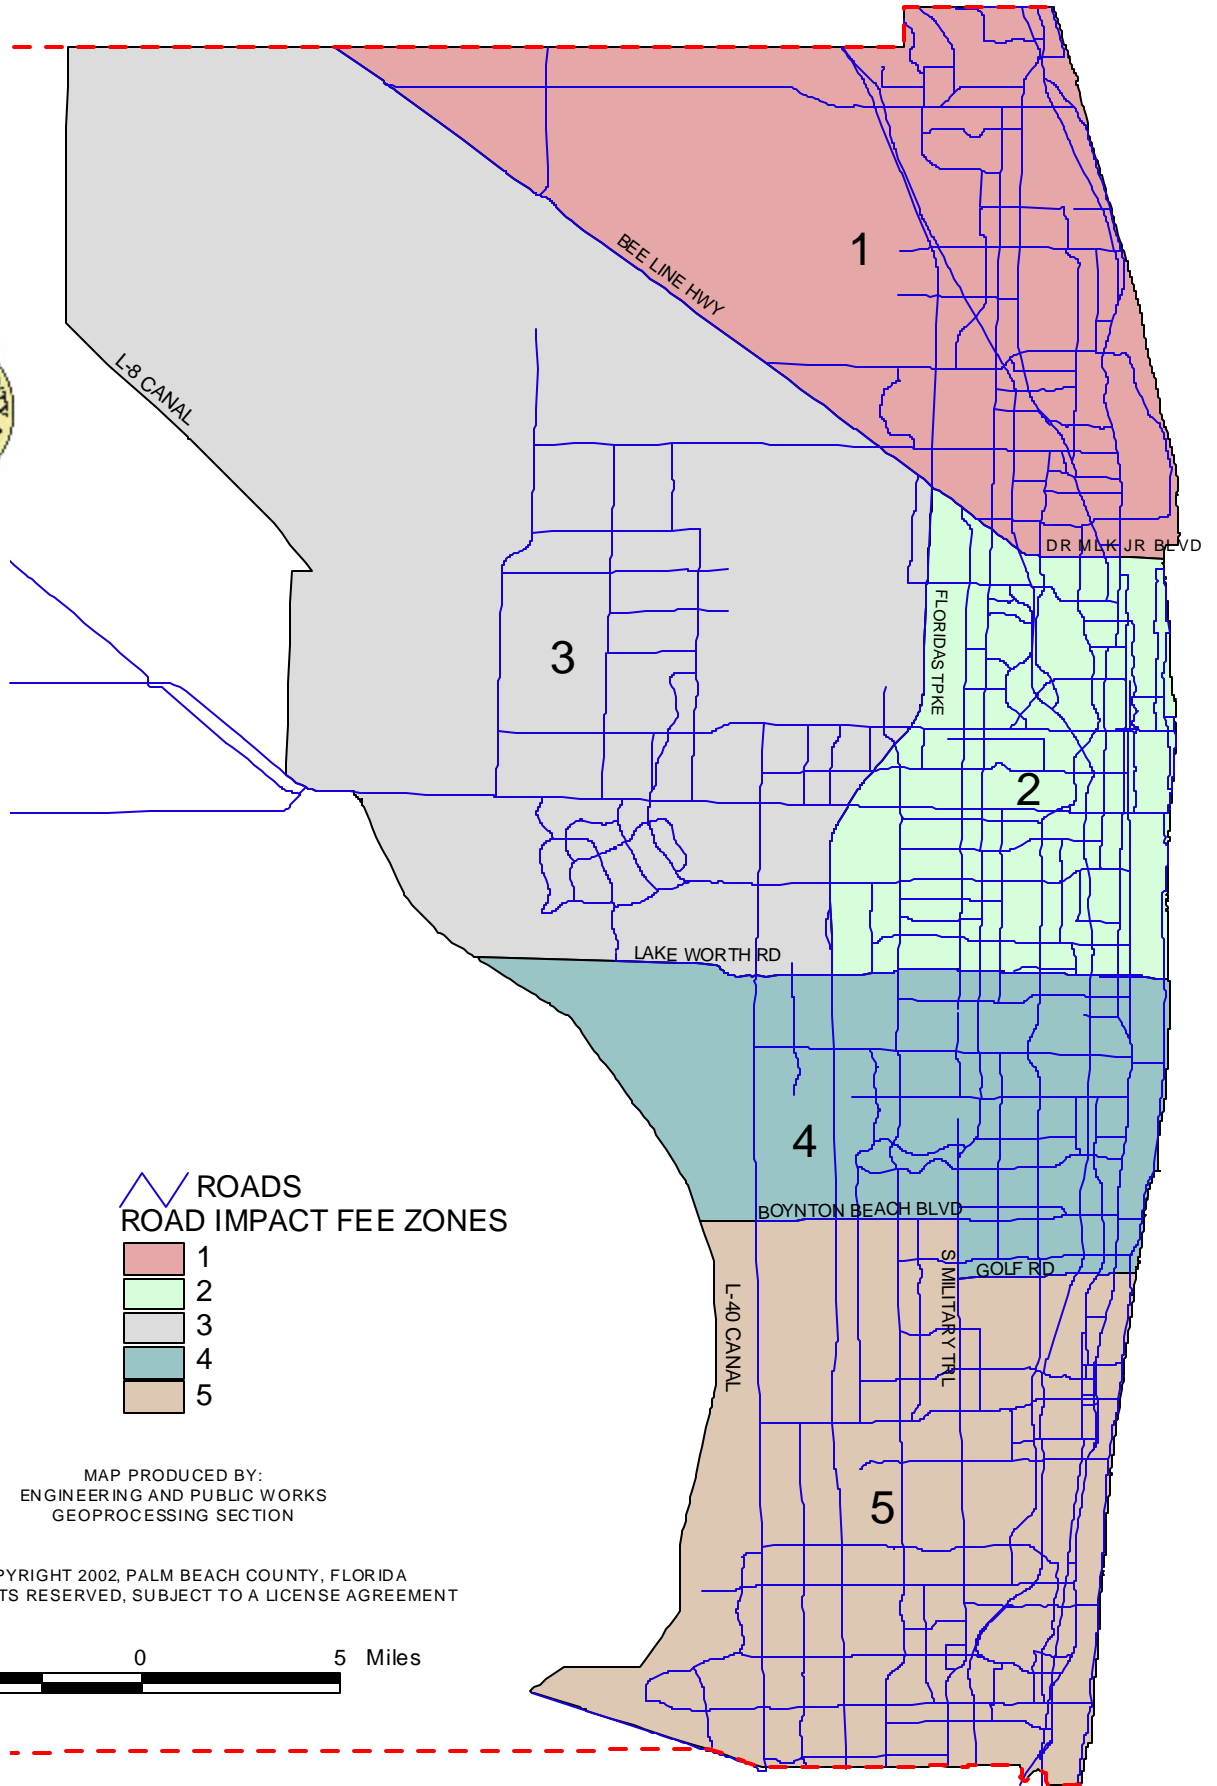

ROAD IMPACT FEE ZONES

ROADS
ROAD IMPACT FEE ZONES

MAP PRODUCED BY:
ENGINEERING AND PUBLIC WORKS
GEOPROCESSING SECTION

COPYRIGHT 2002, PALM BEACH COUNTY, FLORIDA
ALL RIGHTS RESERVED, SUBJECT TO A LICENSE AGREEMENT