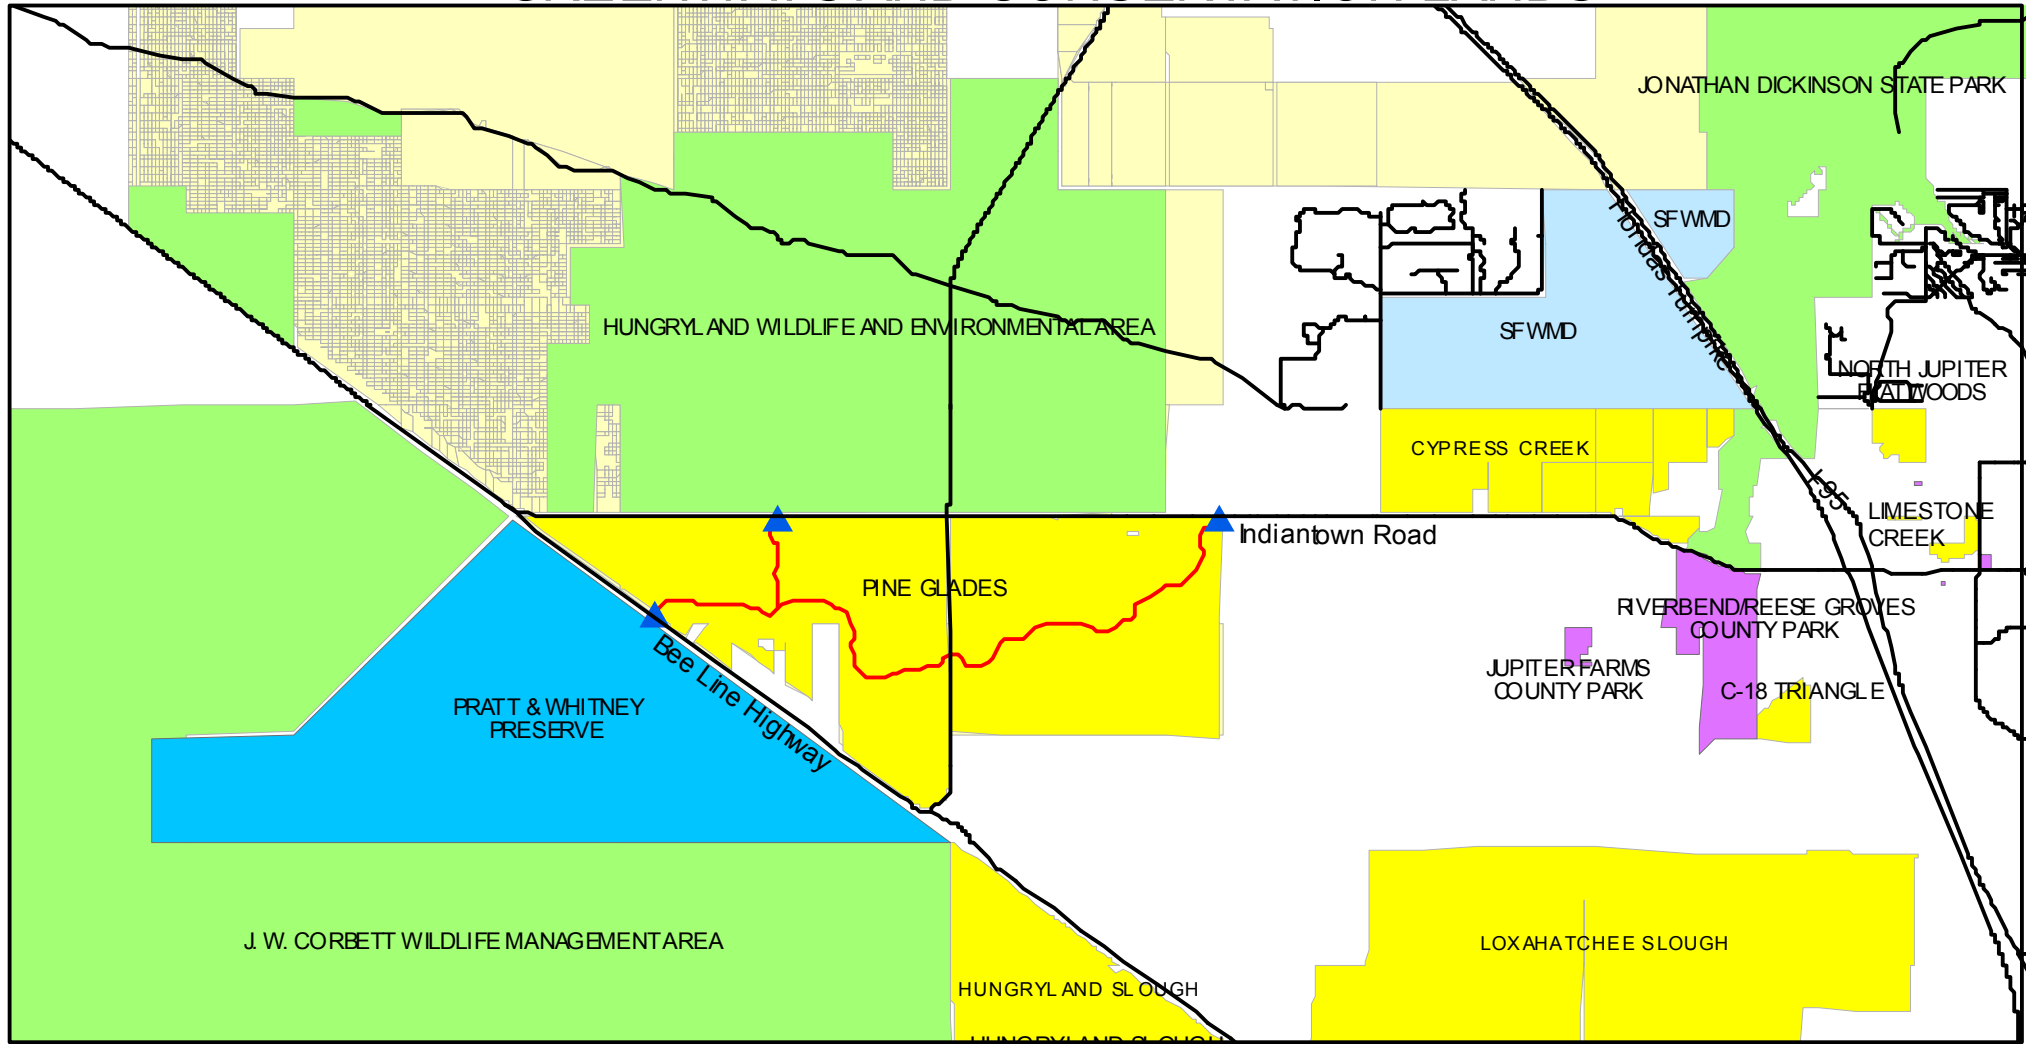

FIGURE 6. PINE GLADES NATURAL AREA GREENWAYS AND CONSERVATION LANDS

- ▲ Greenway Connection Points
- Greenway Trail
- Palm Beach County Park
- Private Preserve
- Palm Beach County Natural Area
- South Florida Water Management District Lands
- State Owned Conservation Lands
- To Be Acquired (CARL, SFWMD)
- Roads