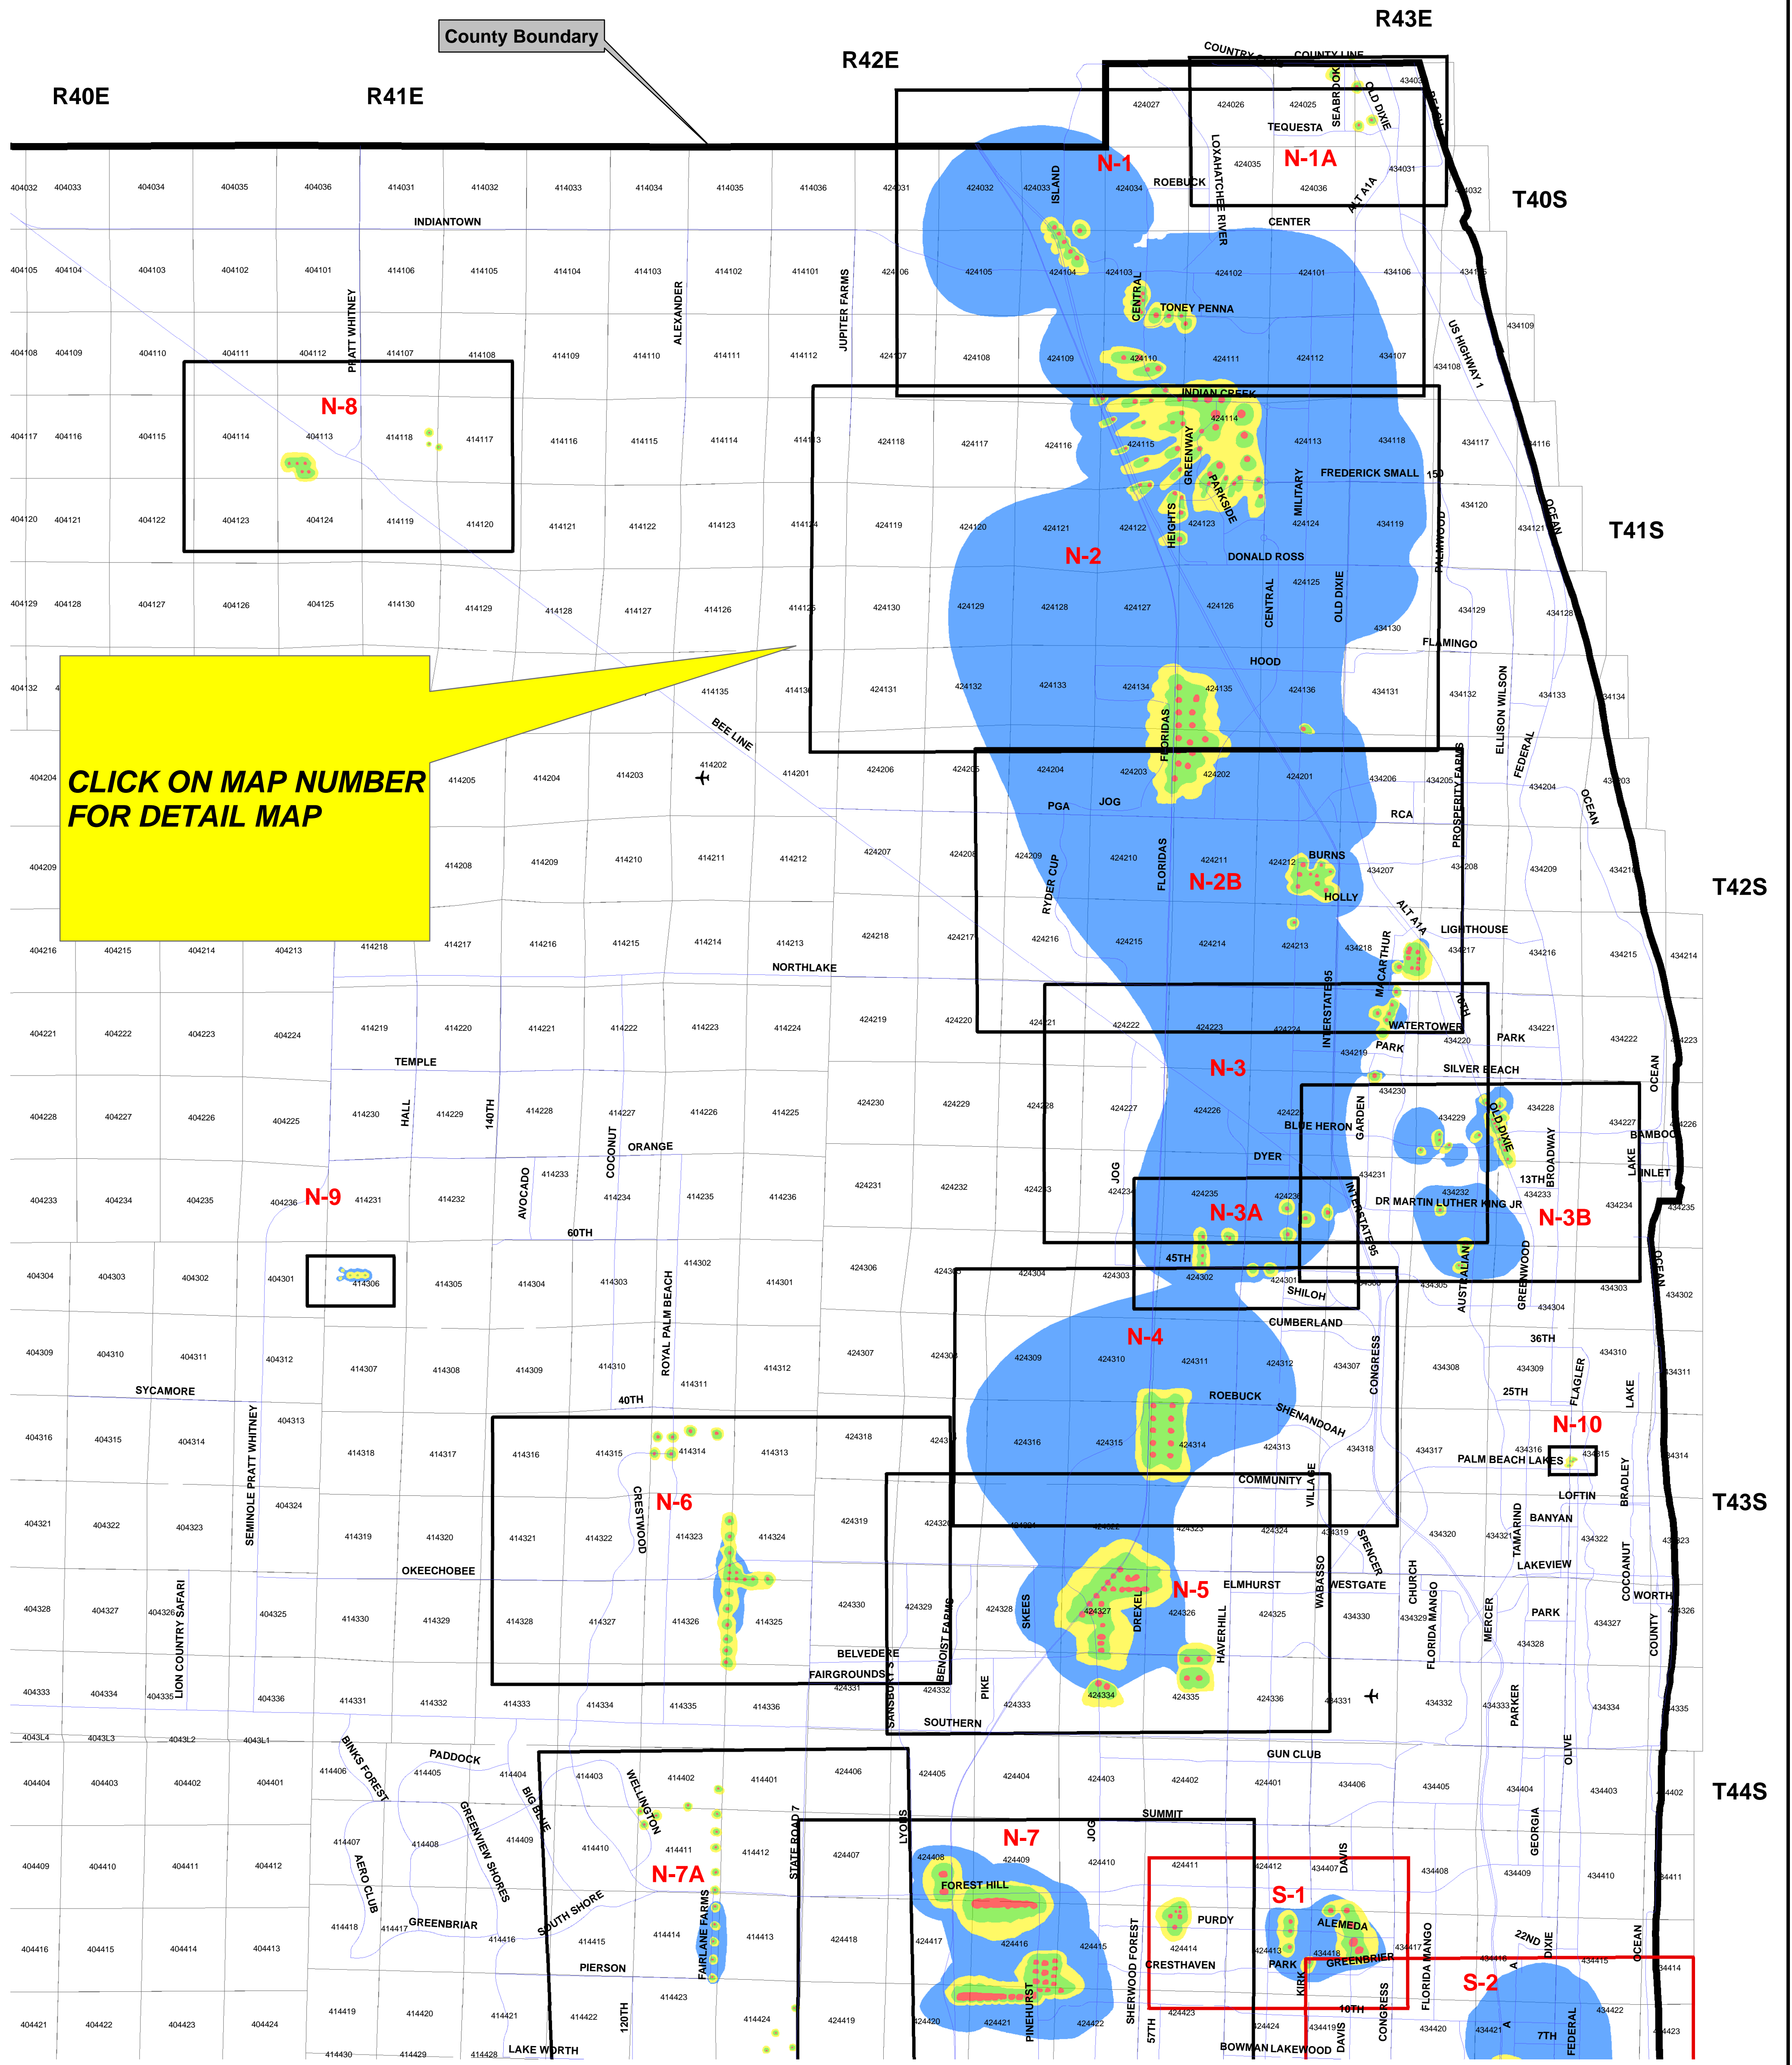

Wellfield Protection Zones of Influence in Northeastern Palm Beach County, Florida

Martin County

Palm Beach County
 Department of Environmental
 Resources Management

"This data is provided "as is" without warranty or any representation of accuracy, timeliness or completeness. The burden for determining accuracy, completeness, timeliness, merchantability and fitness for or the appropriateness for use rests solely on the requester. The County makes no warranties, express or implied, as to the use of the data. There are no implied warranties of merchantability or fitness for a particular purpose. The requester acknowledges and accepts the limitations of the data, including the fact that the data is dynamic and is in a constant state of maintenance, correction and update."

Palm Beach County
 North County Wellfields
 DETAIL MAP KEY

Adoption Date: May 16, 2006

Map Legend

■ 1	0	0.4	0.8	1.6	2.4	3.2	Miles
■ 2							Detail Maps
■ 3							
■ 4							

Range Township Section
 424232