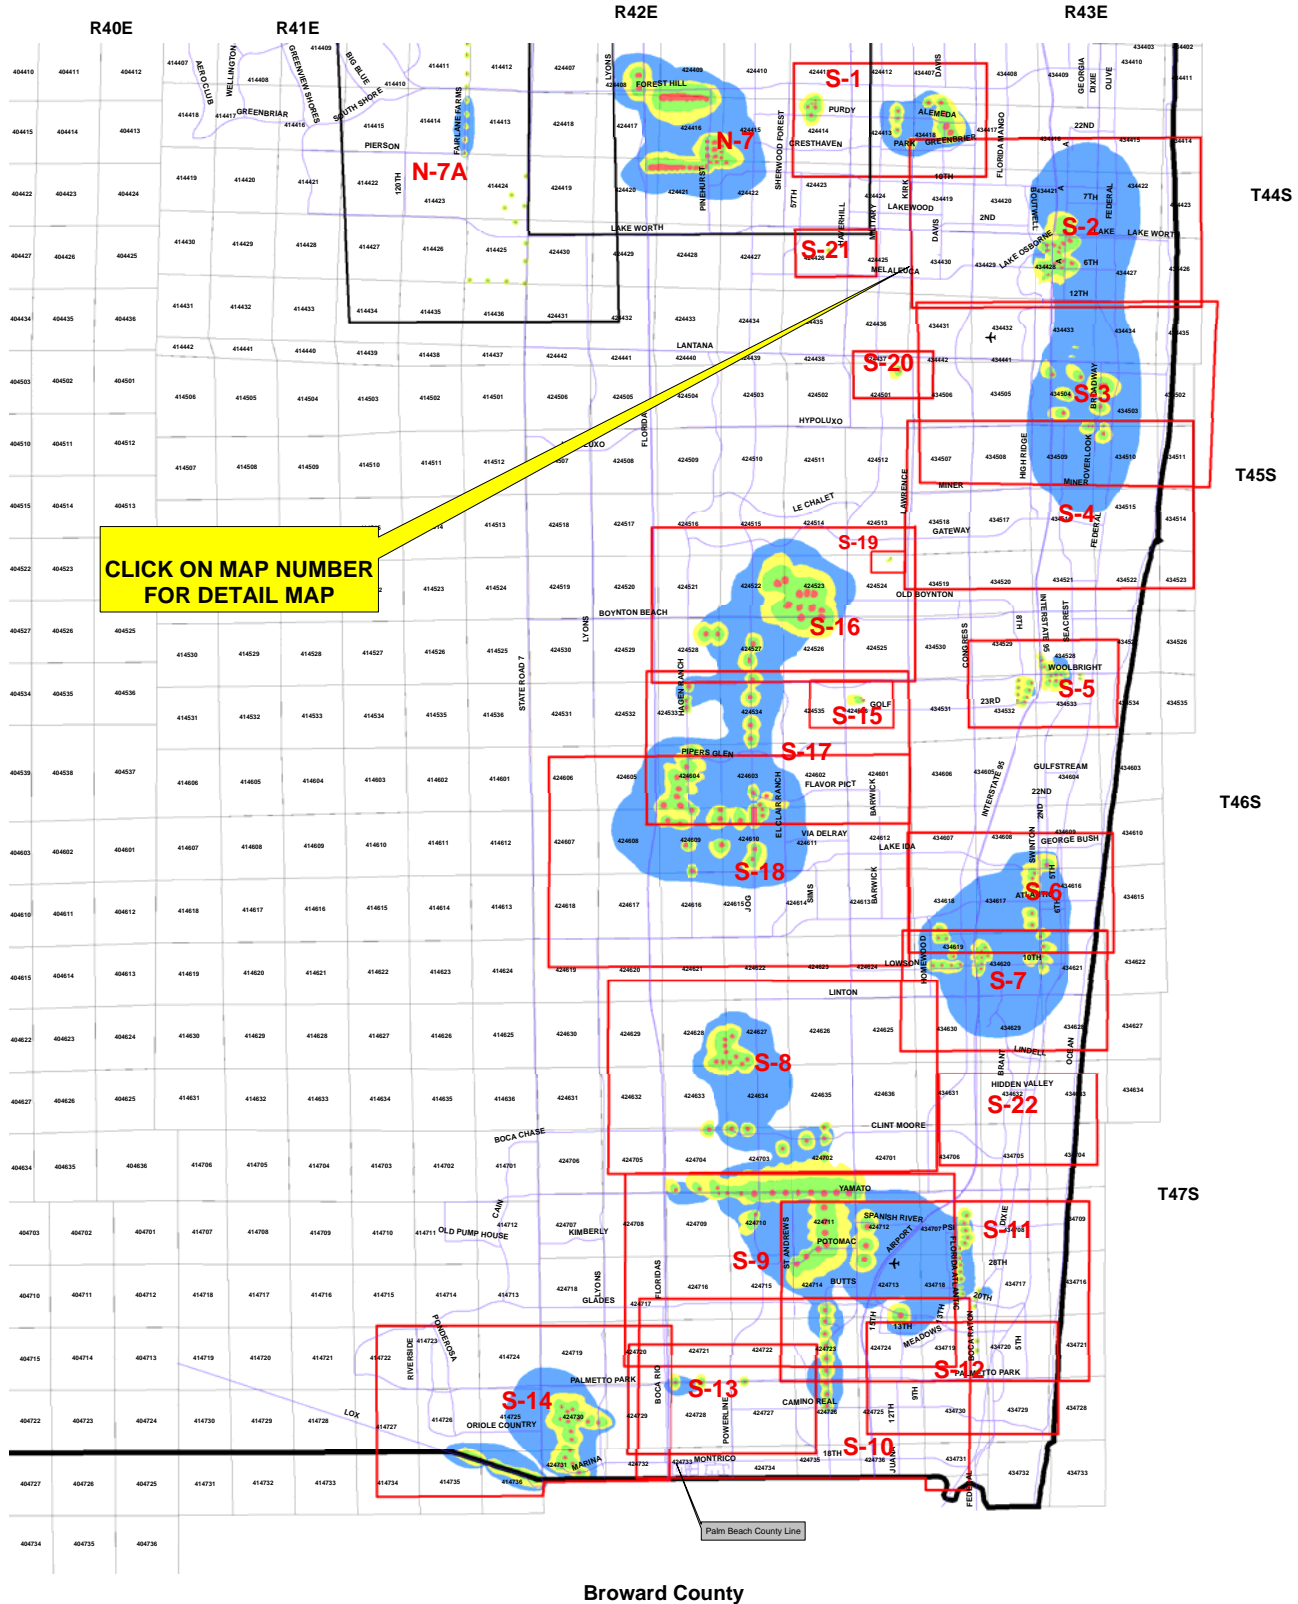

Wellfield Protection Zones of Influence in Southeastern Palm Beach County, Florida

CLICK ON MAP NUMBER FOR DETAIL MAP

Palm Beach County
Department of Environmental
Resources Management

Palm Beach County
South County Wellfield
DETAIL MAP KEY
Adoption Date: May 16, 2006

Map Legend

1	0.0	0.25	0.5	1	1.5	2	Miles
2	3	4	Range Township Section	Detail Map Footprint			

42422