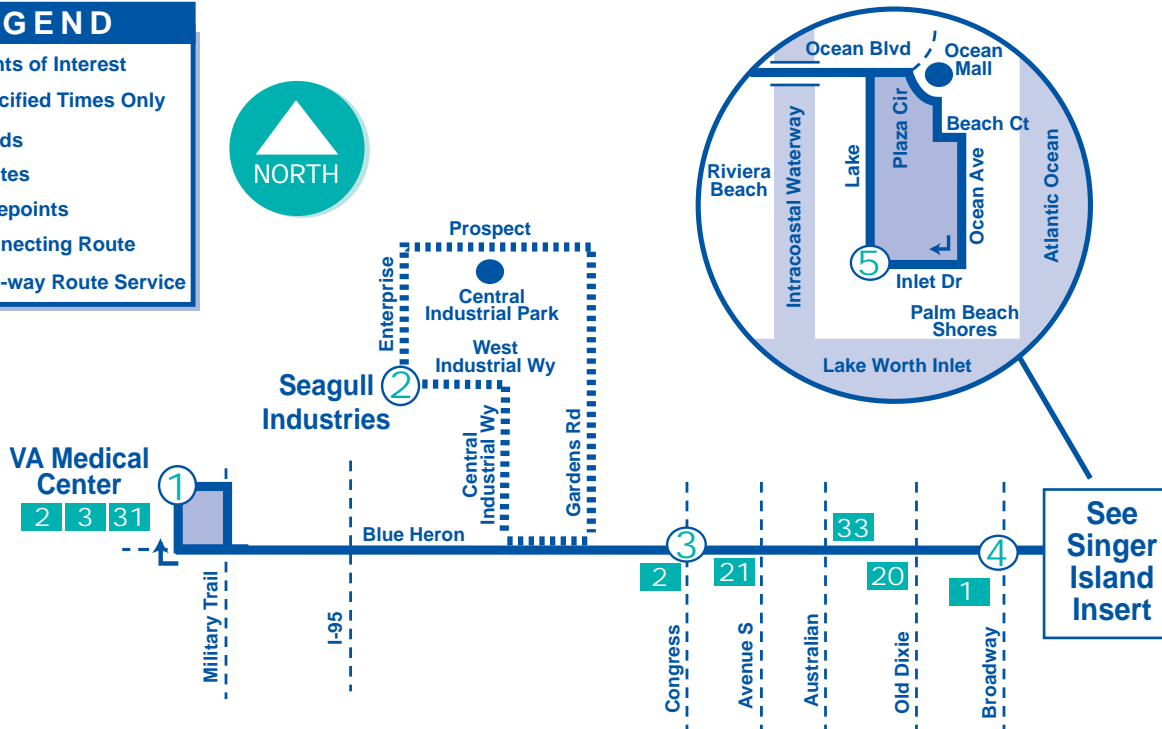

Route 30

VA Medical Center to Singer Island via Blue Heron

Revision Date: September 17, 2003

LEGEND

- Points of Interest
- - - Specified Times Only
- - - - Roads
- Routes
- Ⓢ Timepoints
- 92 Connecting Route
- One-way Route Service

See
Singer
Island
Insert