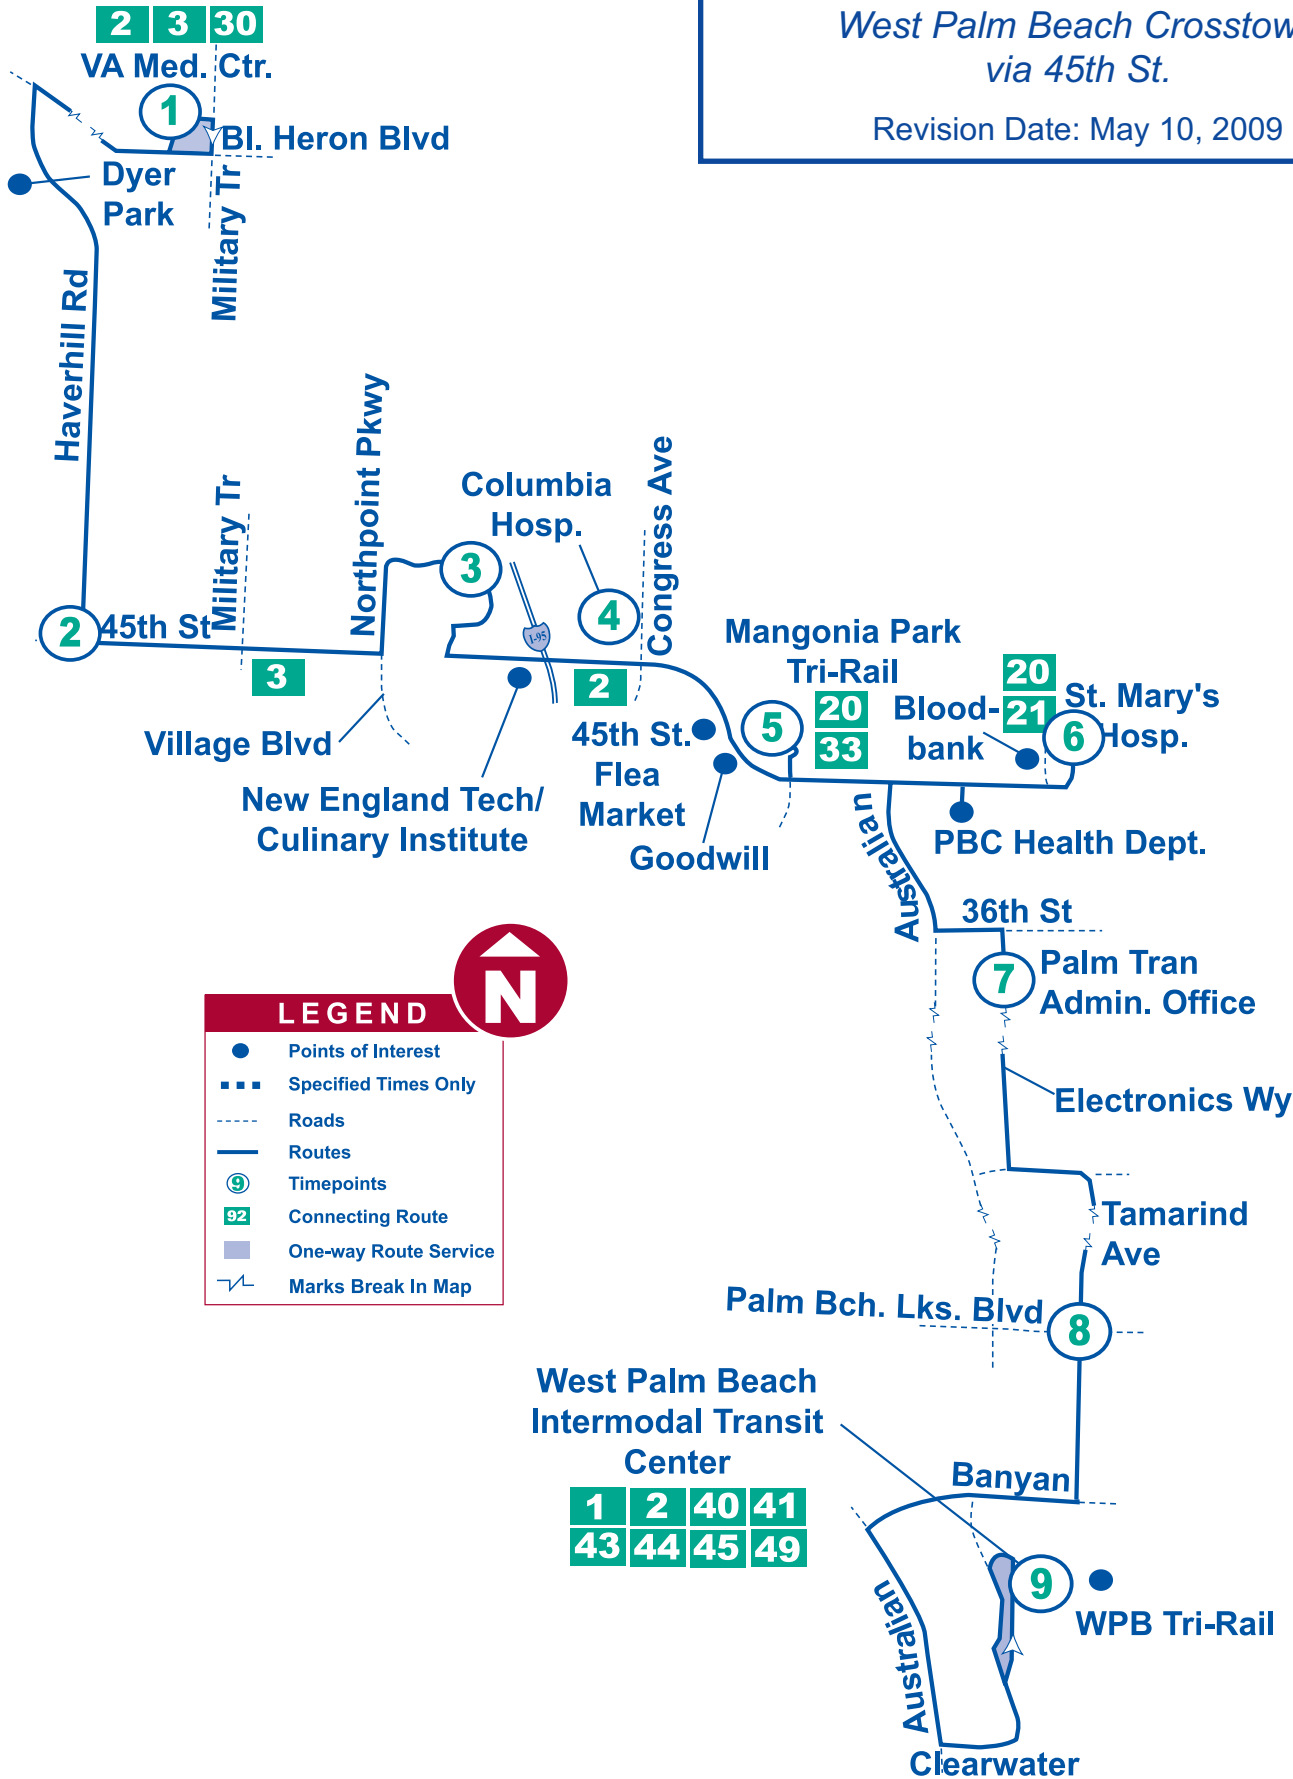

Route 31

West Palm Beach Crosstown
via 45th St.

Revision Date: May 10, 2009

LEGEND

- Points of Interest
- Specified Times Only
- Roads
- Routes
- ⊙ Timepoints
- ▢ Connecting Route
- ▭ One-way Route Service
- ⋈ Marks Break In Map

West Palm Beach
Intermodal Transit
Center

1	2	40	41
43	44	45	49

Banyan

WPB Tri-Rail

Clearwater