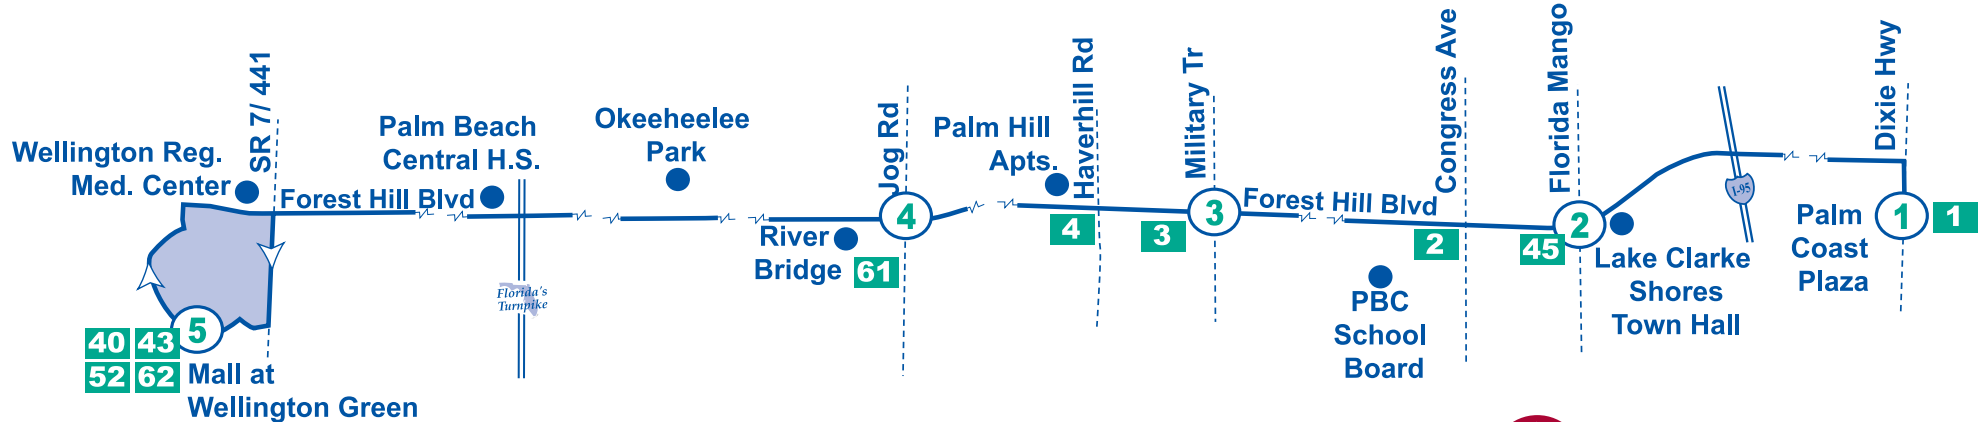

Route 46

West Palm Beach to Wellington
via Forest Hill Blvd.

Revised 2/02/09

LEGEND

- Points of Interest
- Specified Times Only
- Roads
- Routes
- Ⓞ Timepoints
- Connecting Route
- One-way Route Service
- ~ Marks Break In Map