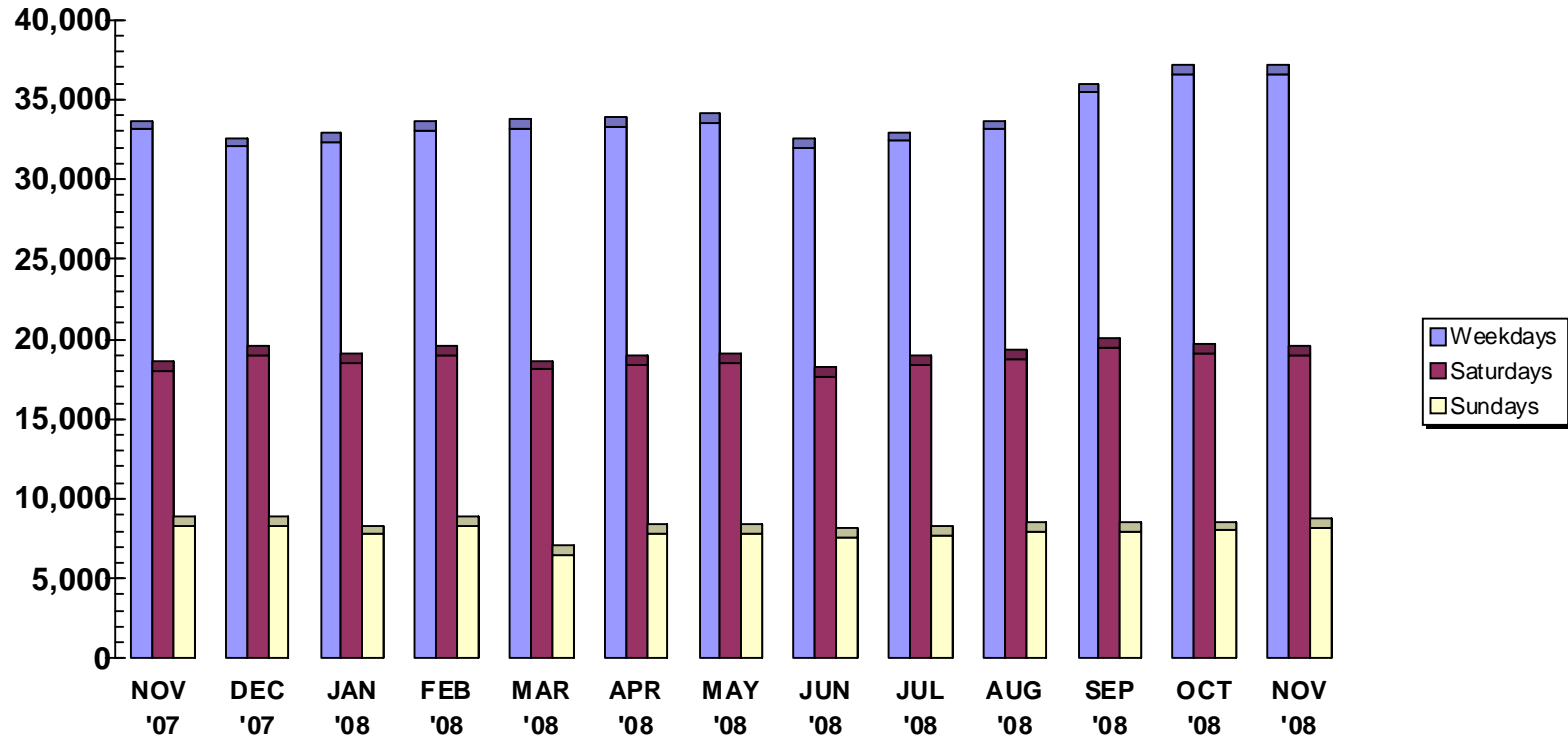

PALM TRAN

Average Riders per Day

Last Modified: 12/12/08