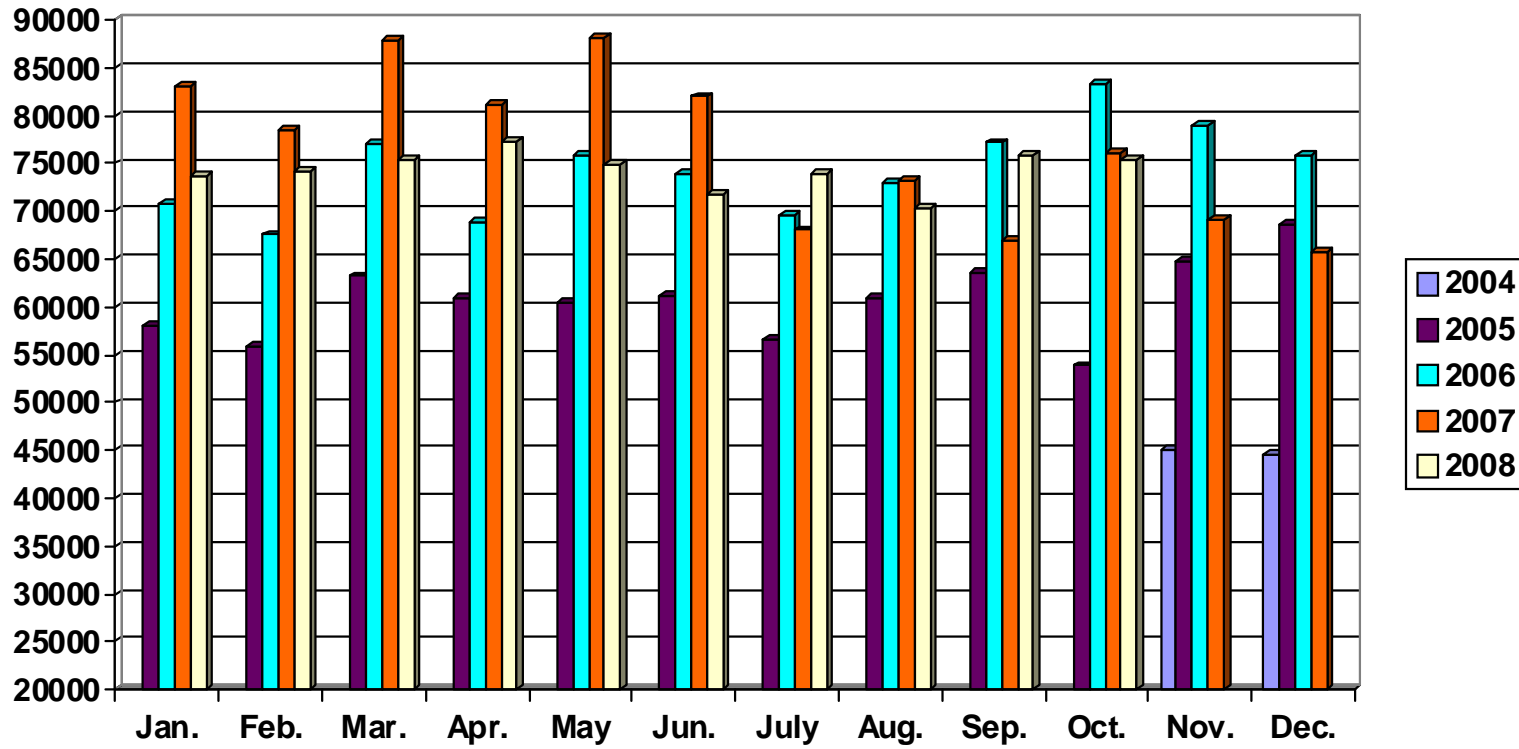

Palm Tran CONNECTION

Total Ridership by Month

Last Updated: 11/21/2008