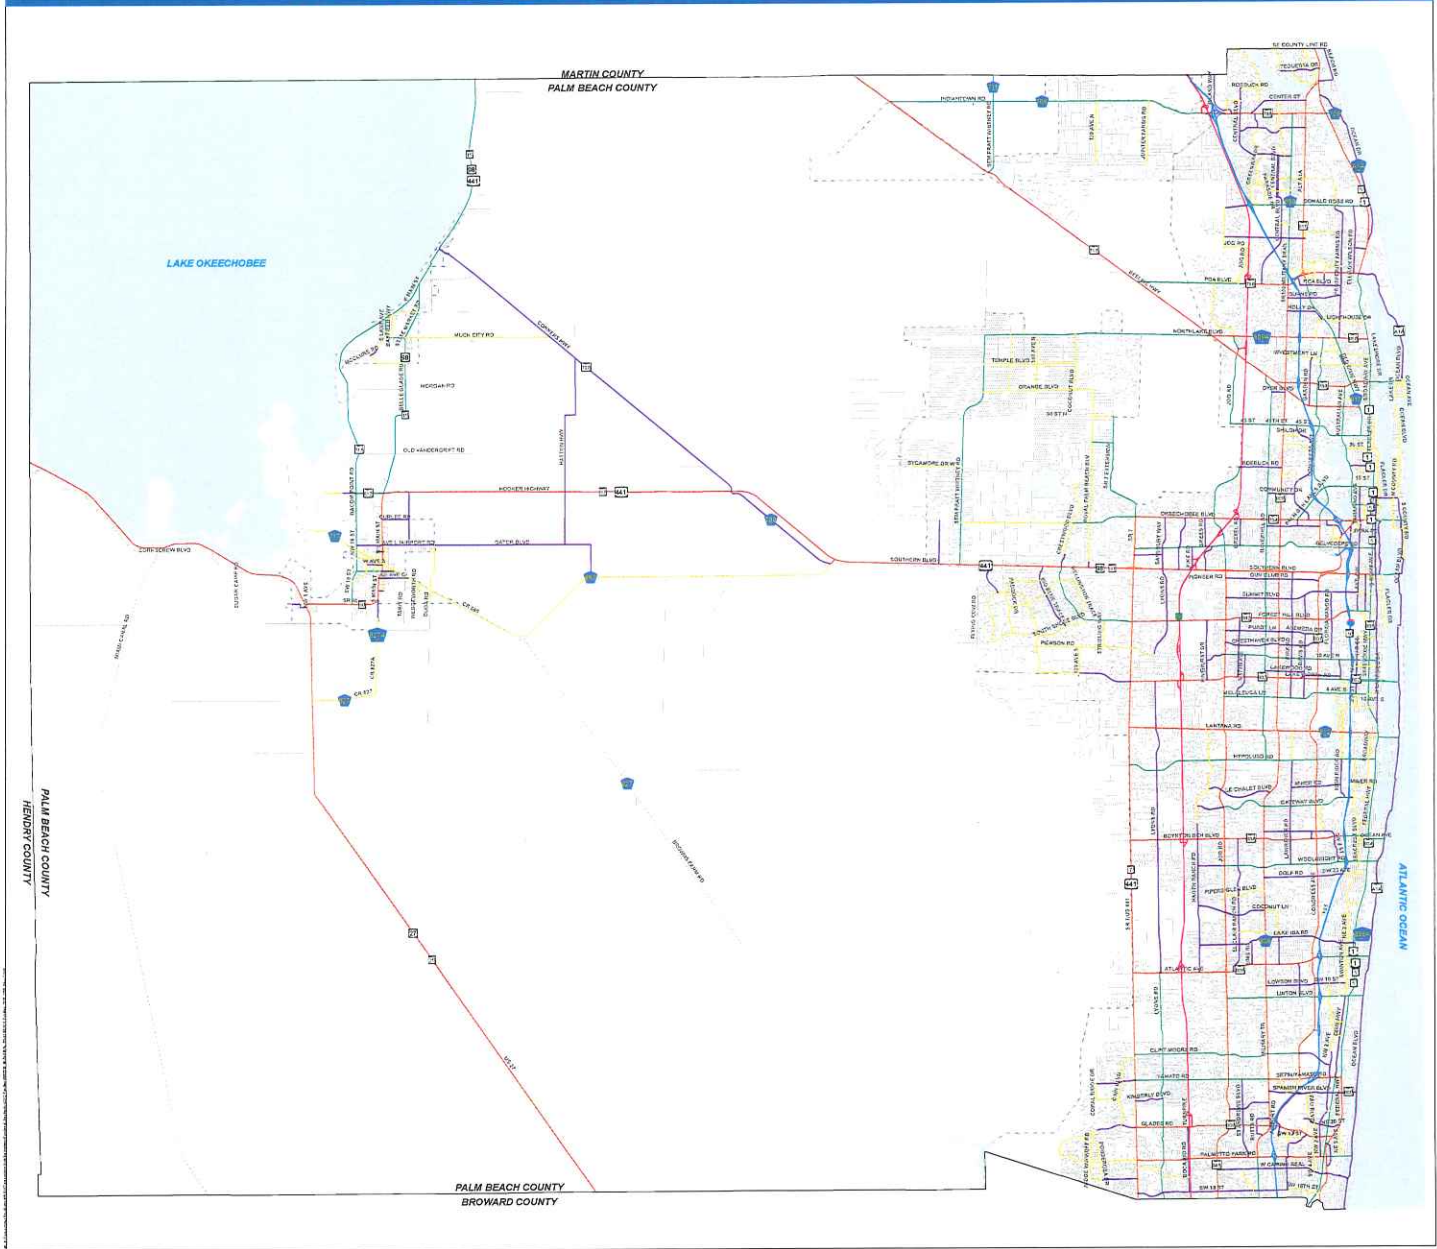

2010 FEDERAL FUNCTIONAL CLASSIFICATION AND URBAN AREA BOUNDARIES MAP

PALM BEACH COUNTY

- Principal Arterial (Rural/Urban)
- Interstate
- Other Freeways & Expressways
- Other Principal Arterial
- Minor Arterial (Rural/Urban)
- Minor Arterial
- Minor Arterial - Future Route
- Collector (Rural/Urban)
- Major Collector
- Minor Collector
- Local (Rural/Urban)
- Local
- c2: 2010 FHWA Adjusted Urban Boundaries
- County Boundaries

Board of County Commissioners Mayor	_____	Date
Metropolitan Planning Organization Chair	_____	Date
Florida Department of Transportation District Four Secretary	_____	Date
Federal Highway Administration	_____	Date

PREPARED BY: