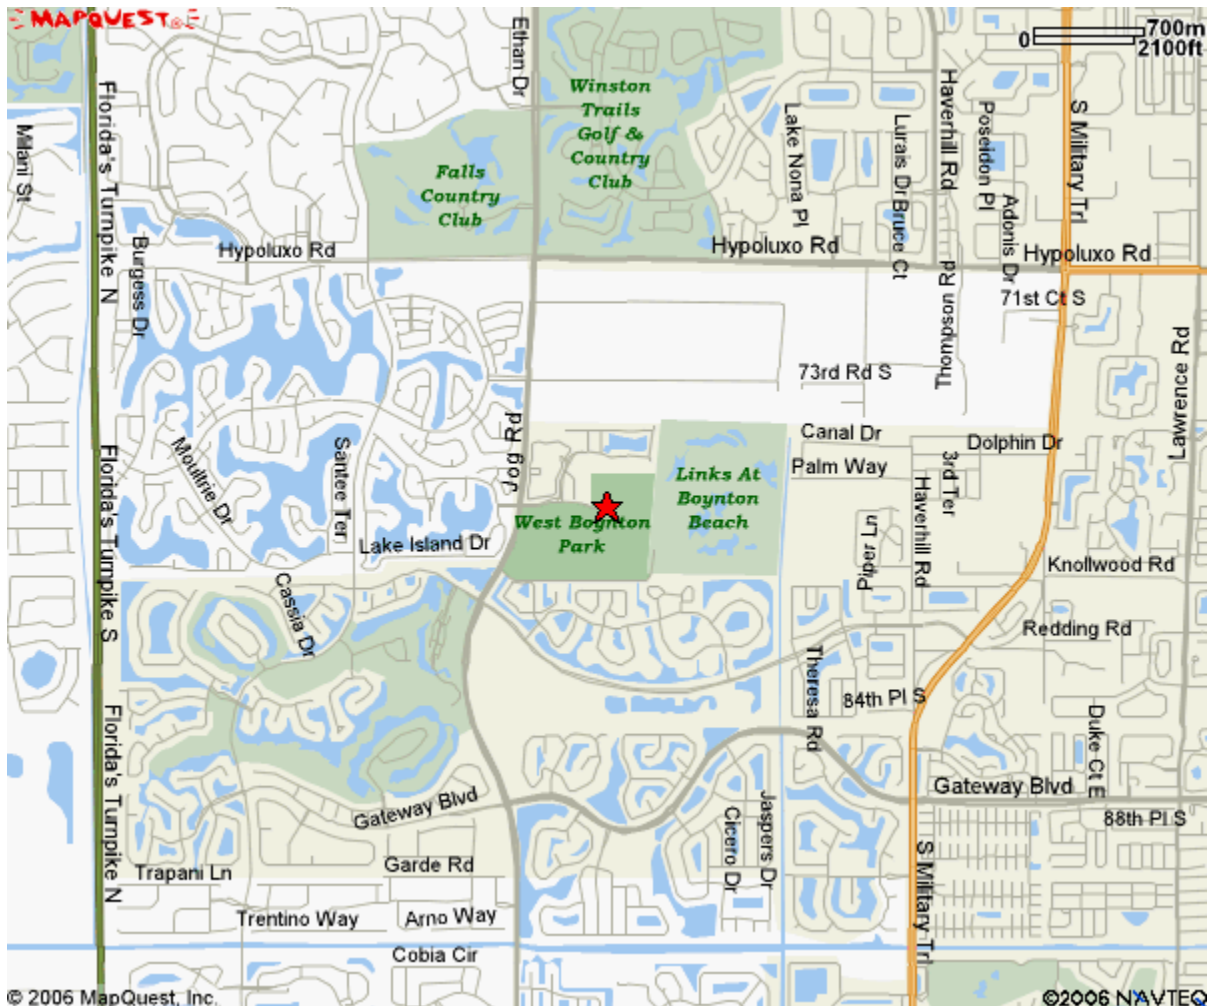

Palm Beach County
Public Safety Department

Animal Care and Control Division

Pet Friendly Shelter Location

Gymnasium at the West Boynton Recreation Center (east of high school)
6000 Northtree Blvd., Lake Worth, FL
(between Hypoluxo Road and Gateway Boulevard off the east side of Jog Road)
561-233-1266