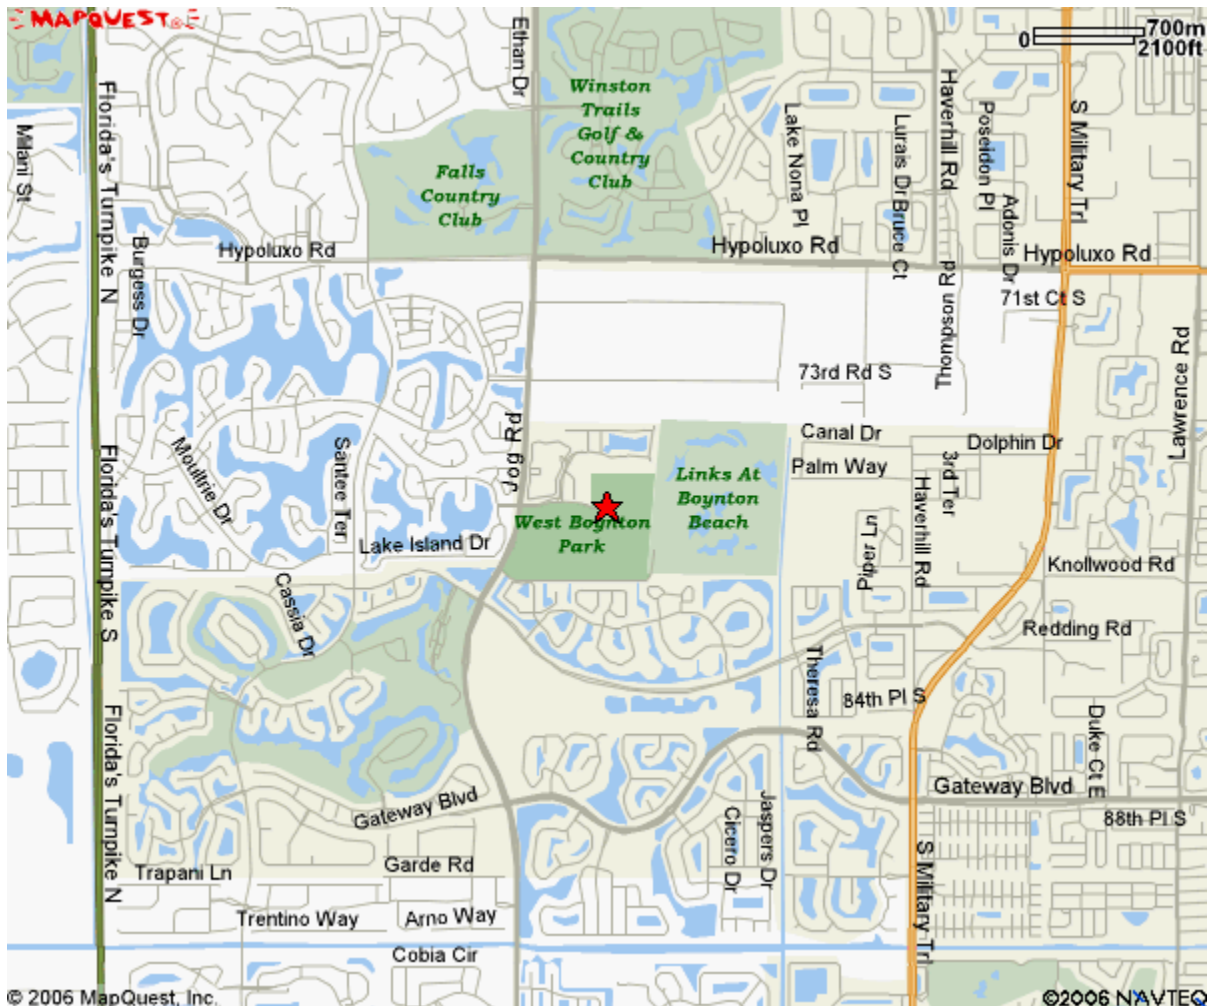

Palm Beach County  
Public Safety Department

## Animal Care and Control Division

# Pet Friendly Shelter Location

Gymnasium at the West Boynton Recreation Center (east of high school)  
6000 Northtree Blvd., Lake Worth, FL  
(between Hypoluxo Road and Gateway Boulevard off the east side of Jog Road)  
561-233-1266