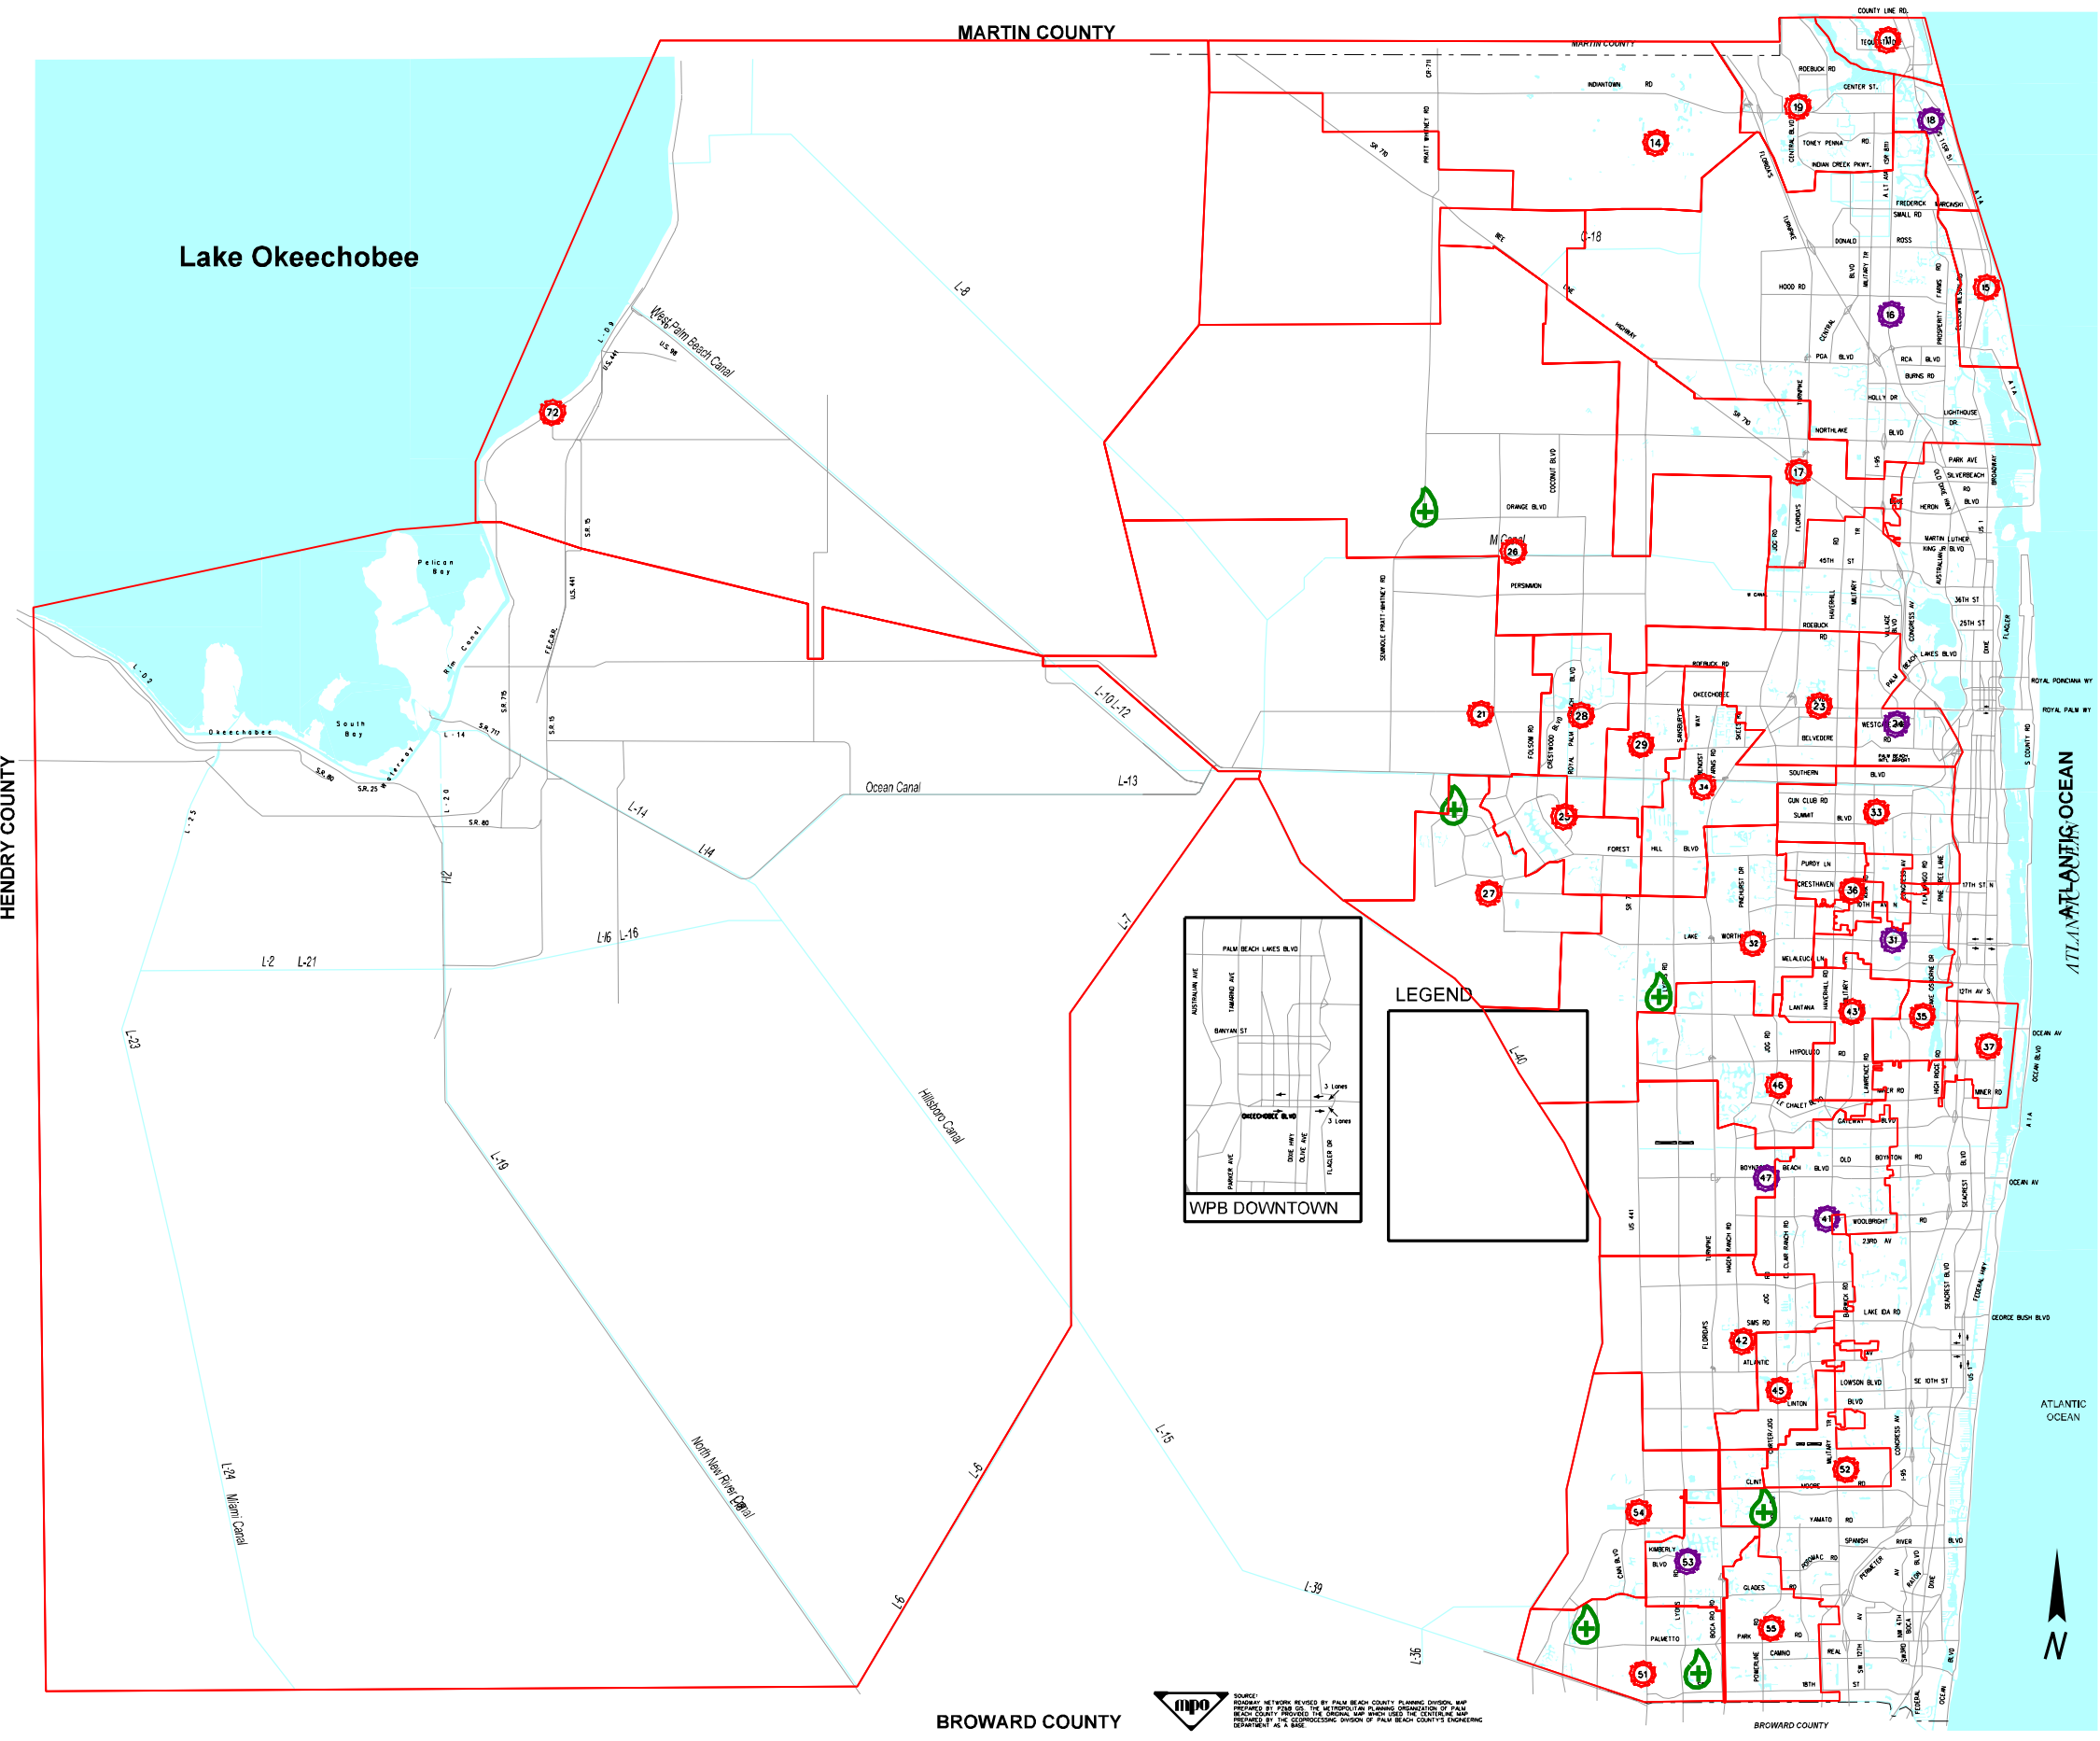

2006 PALM BEACH COUNTY EXISTING AND FUTURE FIRE RESCUE STATIONS

- Palm Beach County Fire Stations
- Fire Stations to be Rebuilt
- Future Fire Stations
- Fire Station Boundaries

NOTE: Future Fire Station locations identify general areas for new firestations.
Source: Palm Beach County Fire Rescue Department

PALM BEACH COUNTY COMPREHENSIVE PLAN MAP SERIES

Effective Date: 11/14/00
Renumbered 01/27/99

filename: u:\form\icgm\compnew\compfire2.dgn

LEGEND

WPB DOWNTOWN

MARTIN COUNTY

Lake Okeechobee

ATLANTIC OCEAN

BROWARD COUNTY