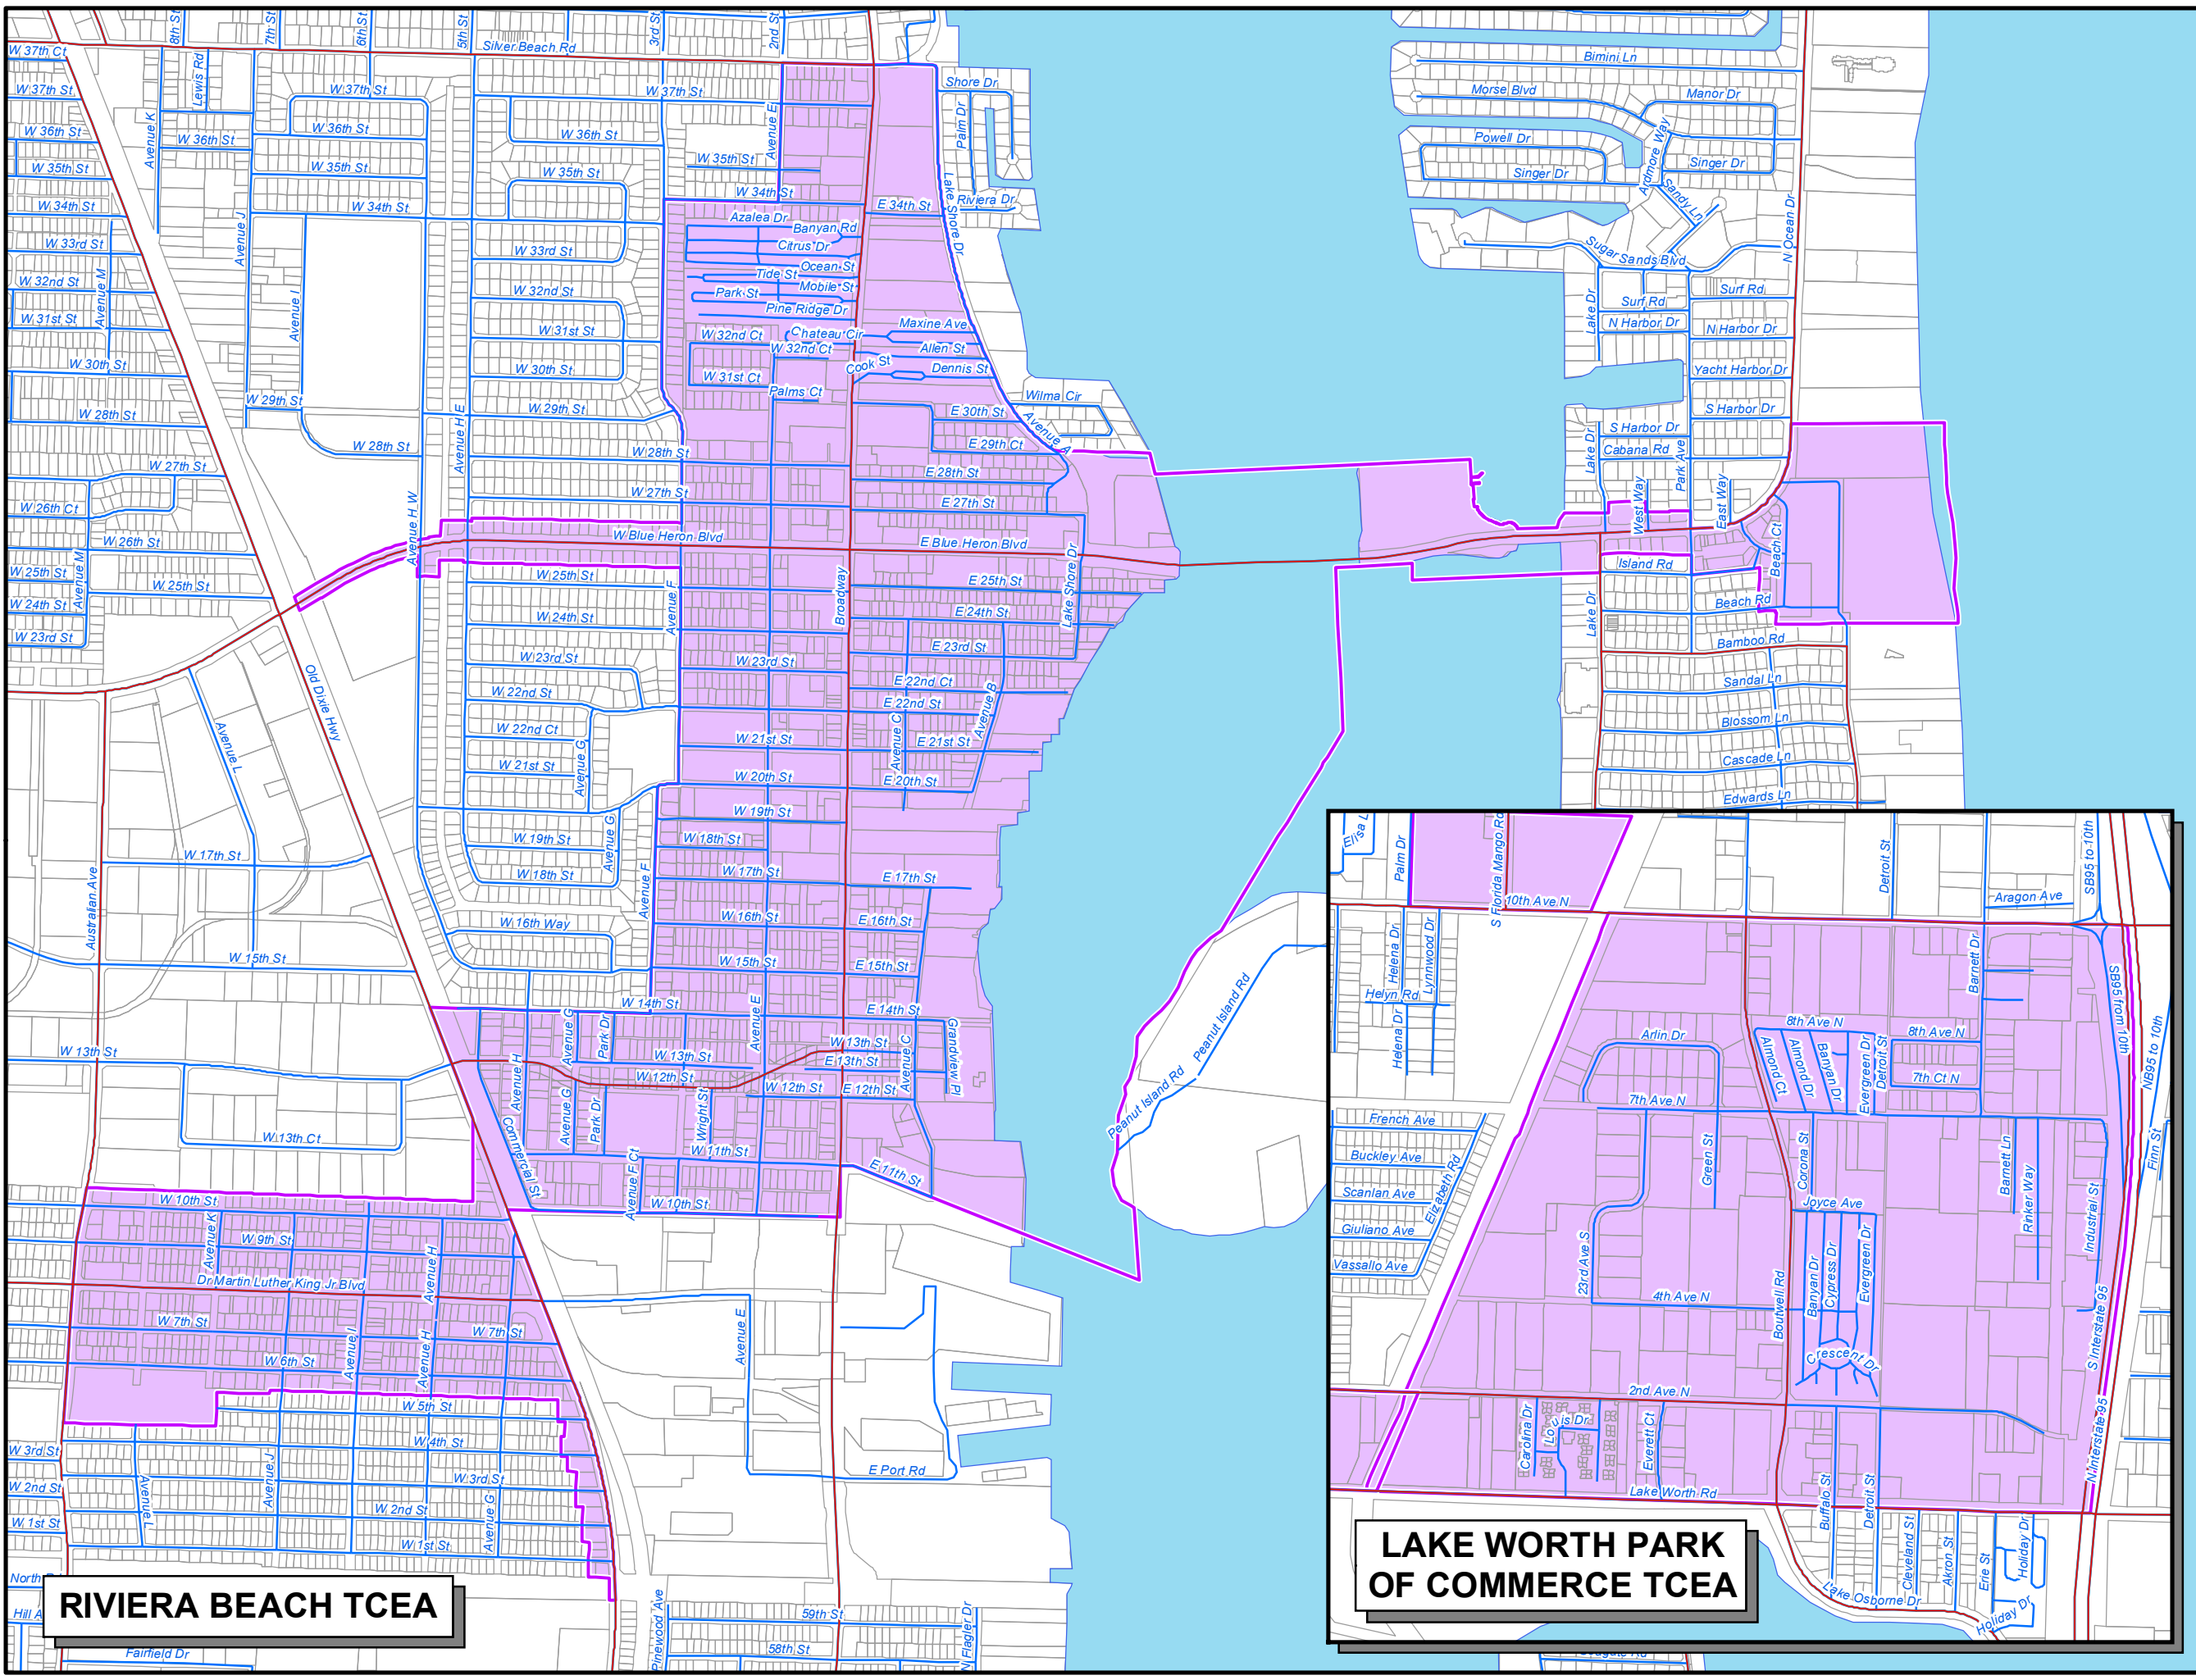

MAP TE 15.3
TRAFFIC CONCURRENCY
EXCEPTION AREAS (TCEA's)
DETAILS 2

-  Traffic Concurrency Exception Areas (TCEA's) *
-  Interstate 95
-  Florida's Turnpike
-  Major Roads
-  Minor Roads

RIVIERA BEACH TCEA

LAKE WORTH PARK OF COMMERCE TCEA

* For Further Details Upon These Features, Please Refer To The Transportation Element Of The Comprehensive Plan
 SOURCES: PBC Planning Division
 Last Amended In Round 09-2 by Ord. 2009-046

PALM BEACH COUNTY
COMPREHENSIVE PLAN
MAP SERIES

Effective Date: TBD
 Filename: N:\Map Series\MXDs\Adopted
 Contact: PBC Planning Dept.