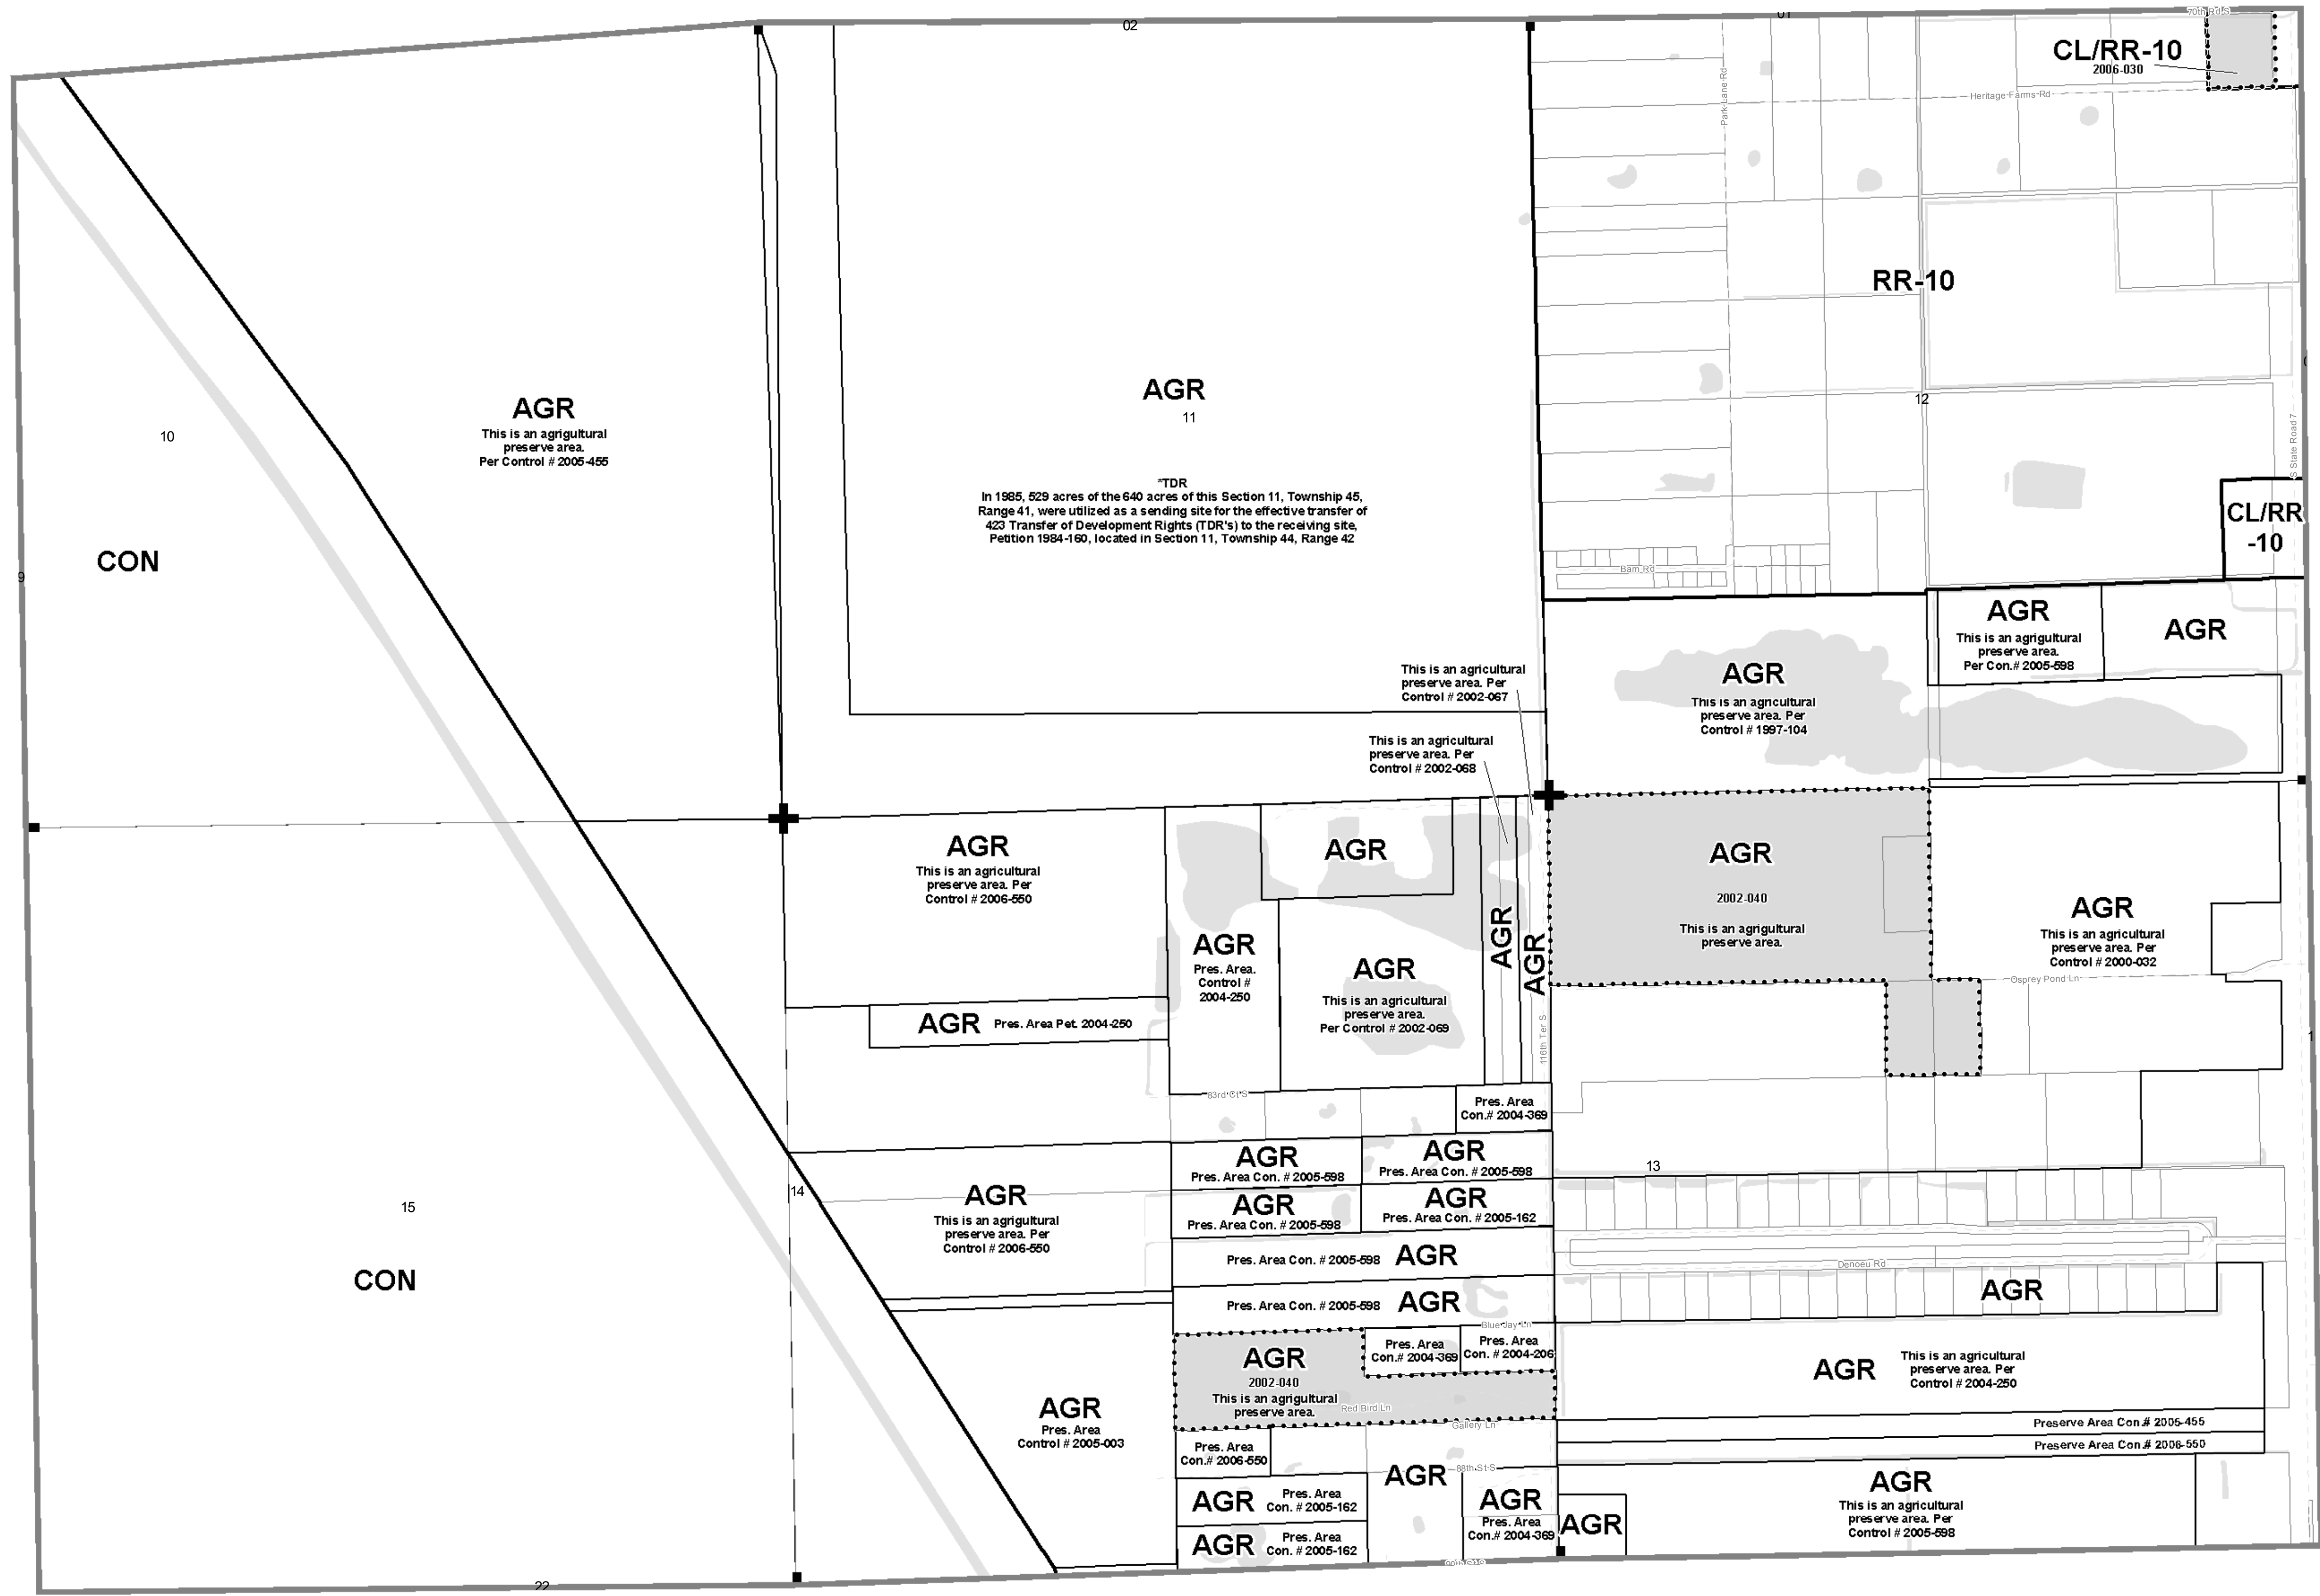

Amendment Table

Amendment ID	Ordinance Number	Adoption Date
02-084 Note 1	2002-040	8/28/2002
02-084 Note 2	2002-040	8/28/2002
LGA 2006-00014	2006-030	8/21/2006

Note: Each site on this map referenced with an Ordinance Number has been subject to a site specific Future Land Use Atlas amendment adopted by the Board of County Commissioners. Please reference the applicable ordinance for conditions of approval that may limit the development to a certain size, use or intensity at the Planning Division and on this webpage: www.pbcgov.com/pzb/planning/ordinances

1 inch = 600 feet
0 600 1,200 Feet

This map is a representation of the official copy of the map on file with Palm Beach County Planning Division.

Future Land Use Atlas of Palm Beach County, Florida

ATLAS PAGE 84

Last Printed On:
Feb 16, 2010

- Future Land Use
- FLU Atlas Page
- Amendments
- Parcels
- Municipality
- Water

Palm Beach County
Planning, Zoning and Building Department