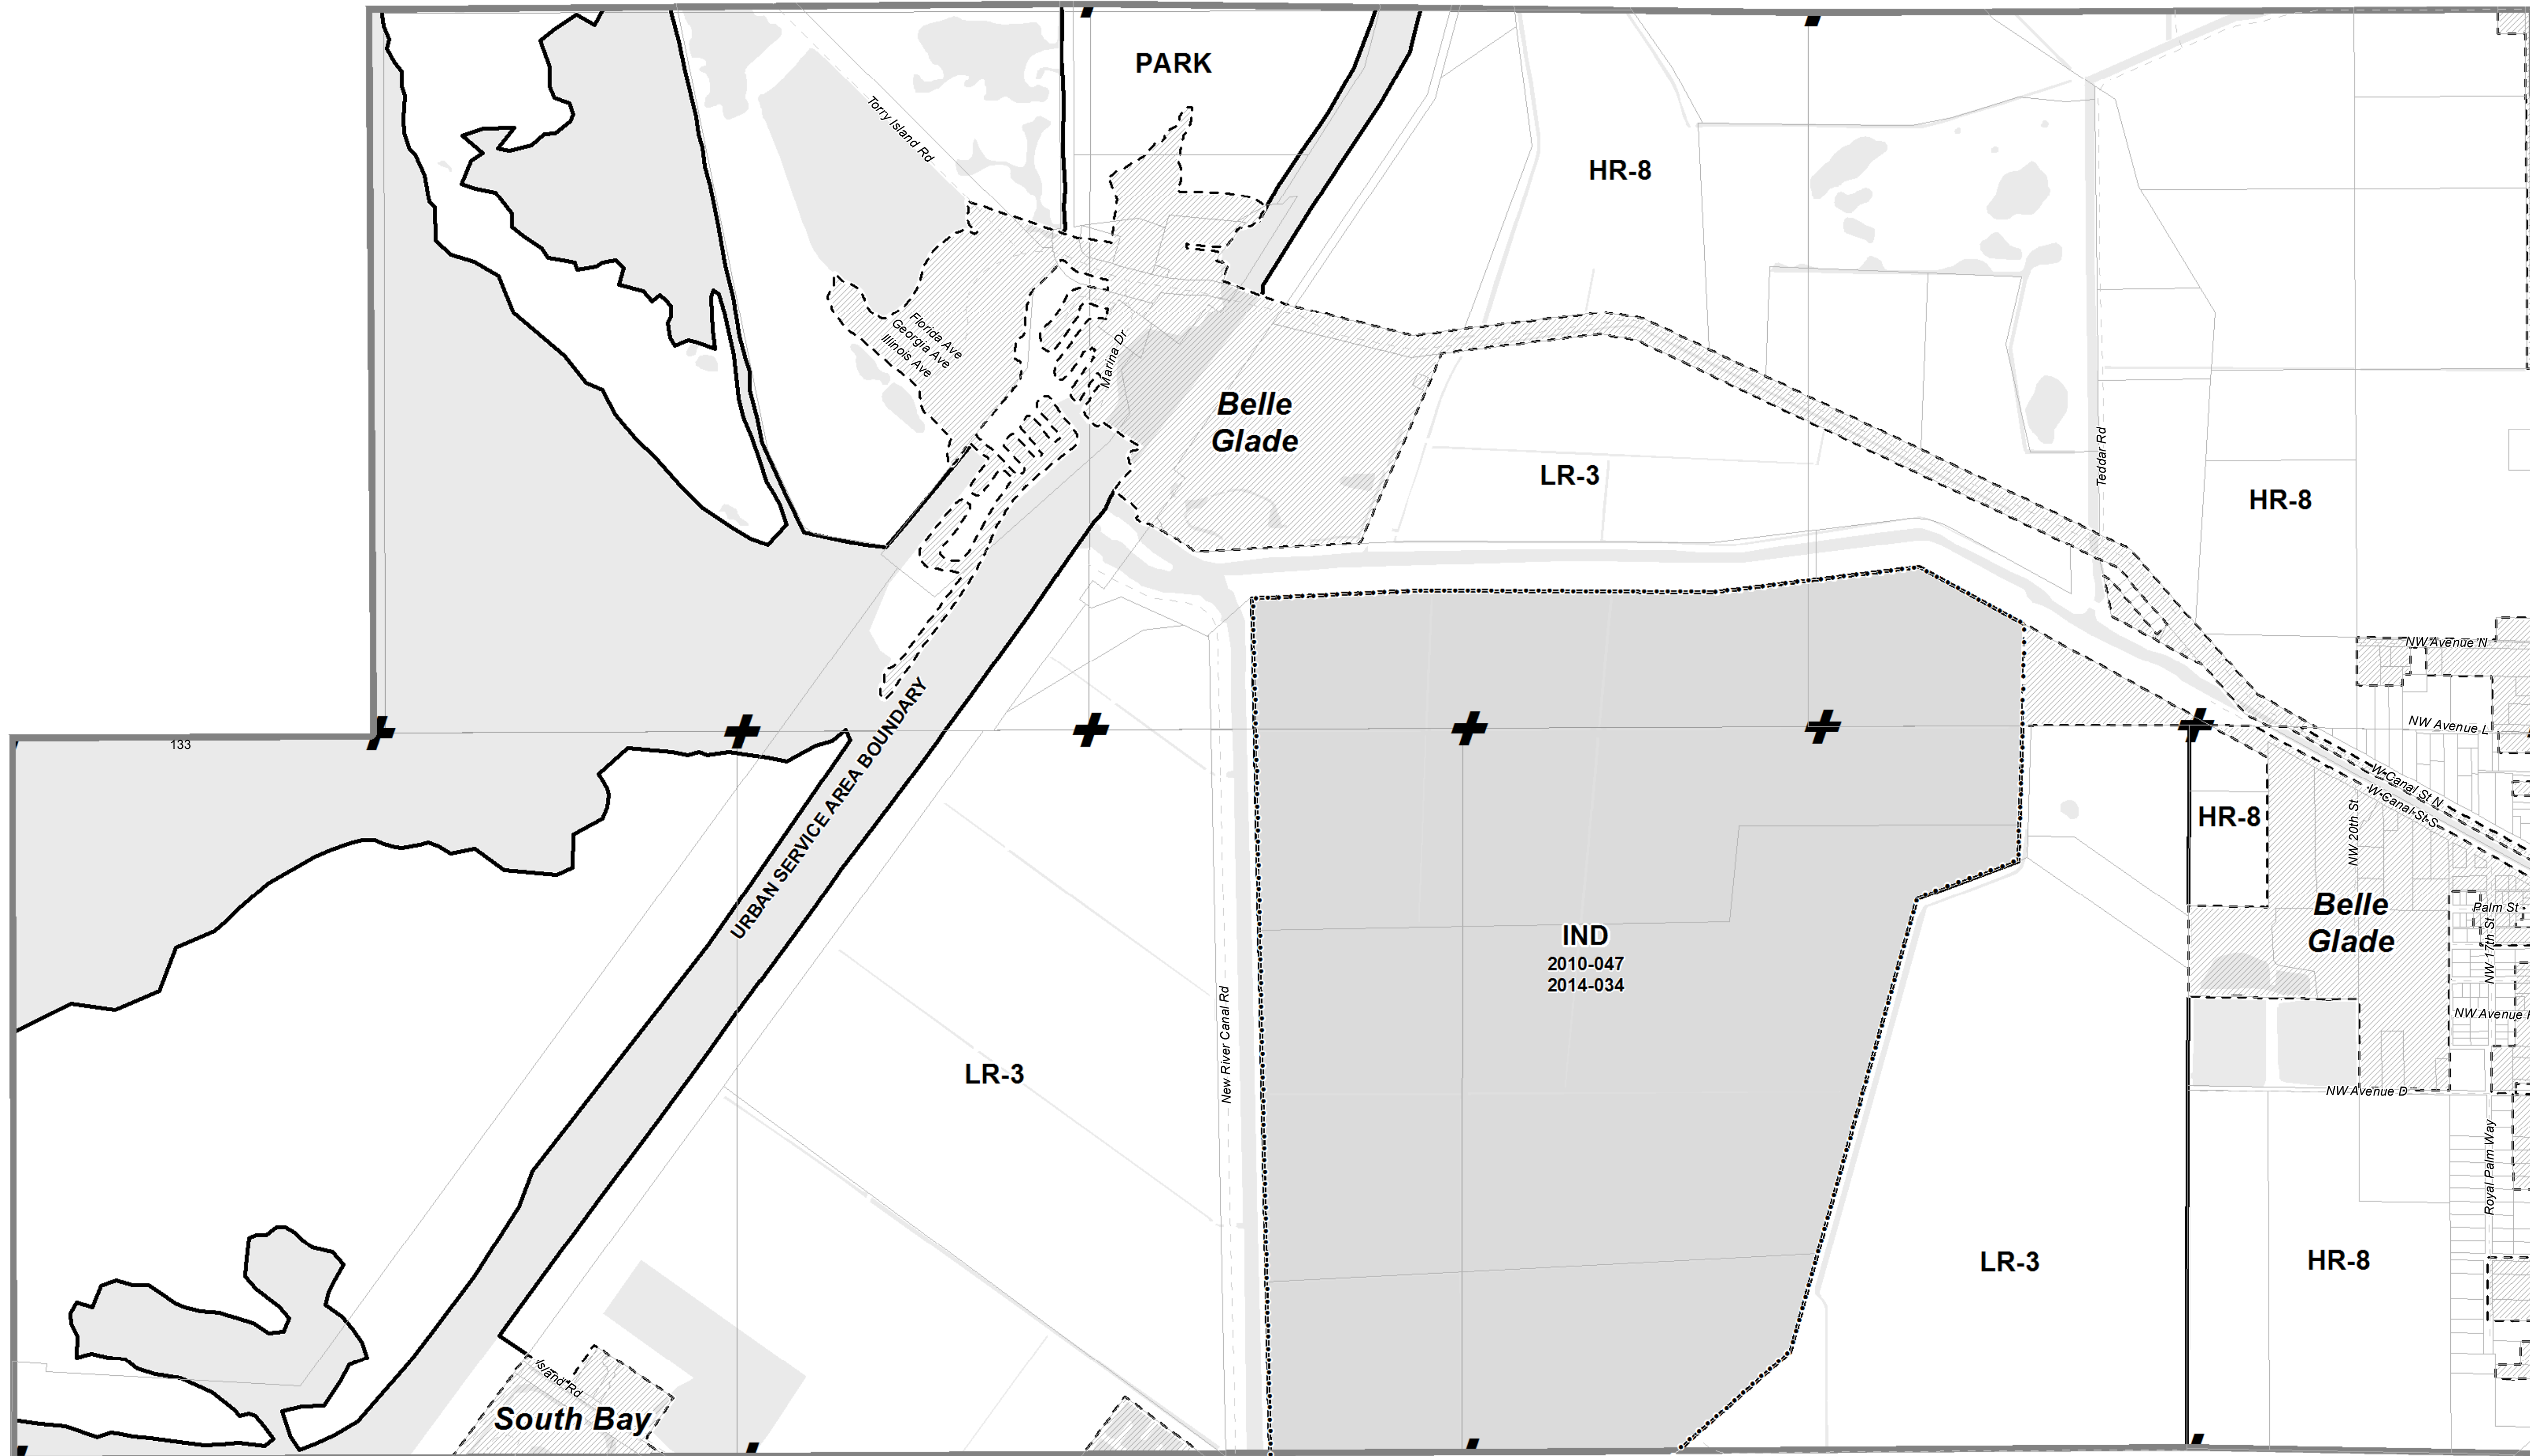

Amendment Table

Amendment ID	Ordinance Number	Adoption Date
LGA 2010-024	2010-047	10/25/2010
LGA 2014-019	2014-034	10/30/2014

Note: Each site on this map referenced with an Ordinance Number has been subject to a site specific Future Land Use Atlas amendment adopted by the Board of County Commissioners. Please reference the applicable ordinance for conditions of approval that may limit the development to a certain size, use or intensity at the Planning Division and on this webpage: www.pbcgov.com/pzb/planning/ordinances

1 inch = 687 feet
0 600 1,200 Feet

This map is a representation of the official copy of the map on file with Palm Beach County Planning Division.

Future Land Use Atlas of Palm Beach County, Florida
ATLAS PAGE 133

Last Printed On:
Dec 29, 2014

- Future Land Use
- FLU Atlas Page
- Amendments
- Parcels
- Municipality
- Water

Palm Beach County
Planning, Zoning and Building Department

01	02	03	04	05	06	07	08	09	10
11	12	13	14	15	16	17	18	19	20
21	22	23	24	25	26	27	28	29	30
31	32	33	34	35	36	37	38	39	40
41	42	43	44	45	46	47	48	49	50
51	52	53	54	55	56	57	58	59	60
61	62	63	64	65	66	67	68	69	70
71	72	73	74	75	76	77	78	79	80
81	82	83	84	85	86	87	88	89	90
91	92	93	94	95	96	97	98	99	00