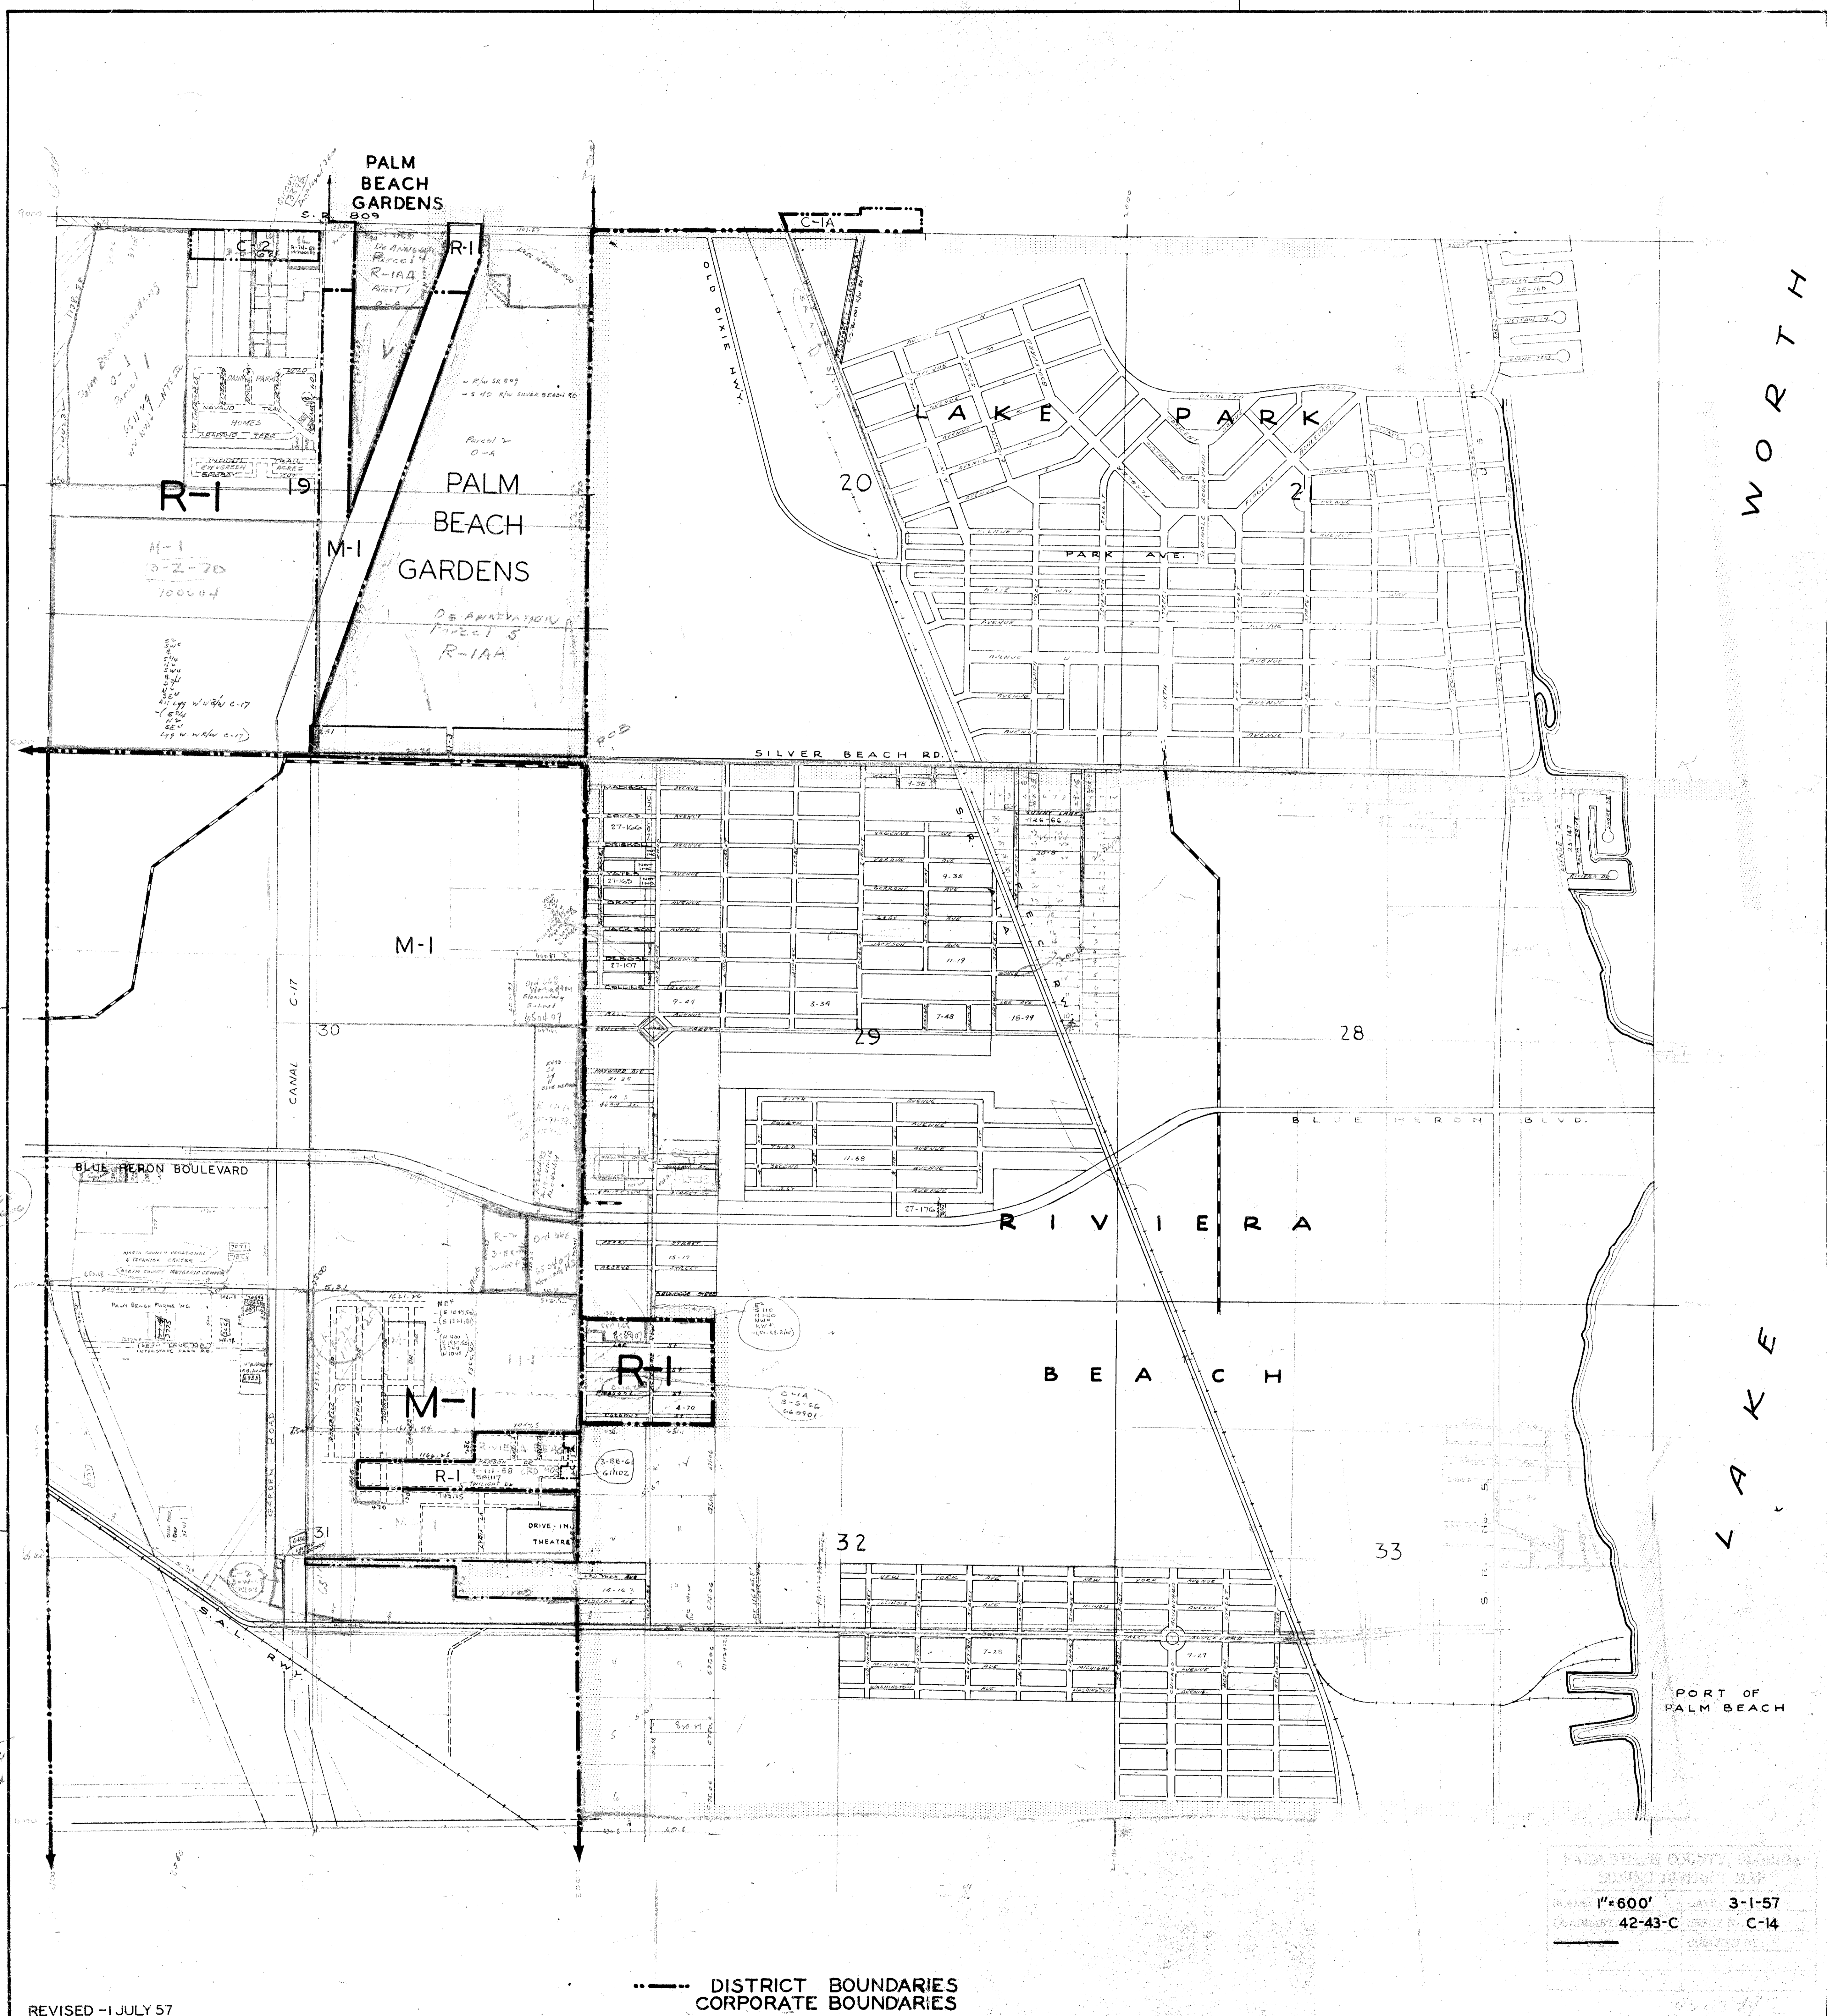

C-14  
3705  
3567

4243-C

--- DISTRICT BOUNDARIES  
--- CORPORATE BOUNDARIES

PALM BEACH COUNTY, FLORIDA  
 SOILING DISTRICT MAP  
 SCALE 1"=600' 3-1-57  
 COMMISSION 42-43-C DISTRICT C-14

REVISED - 1 JULY 57

C-14

C-14