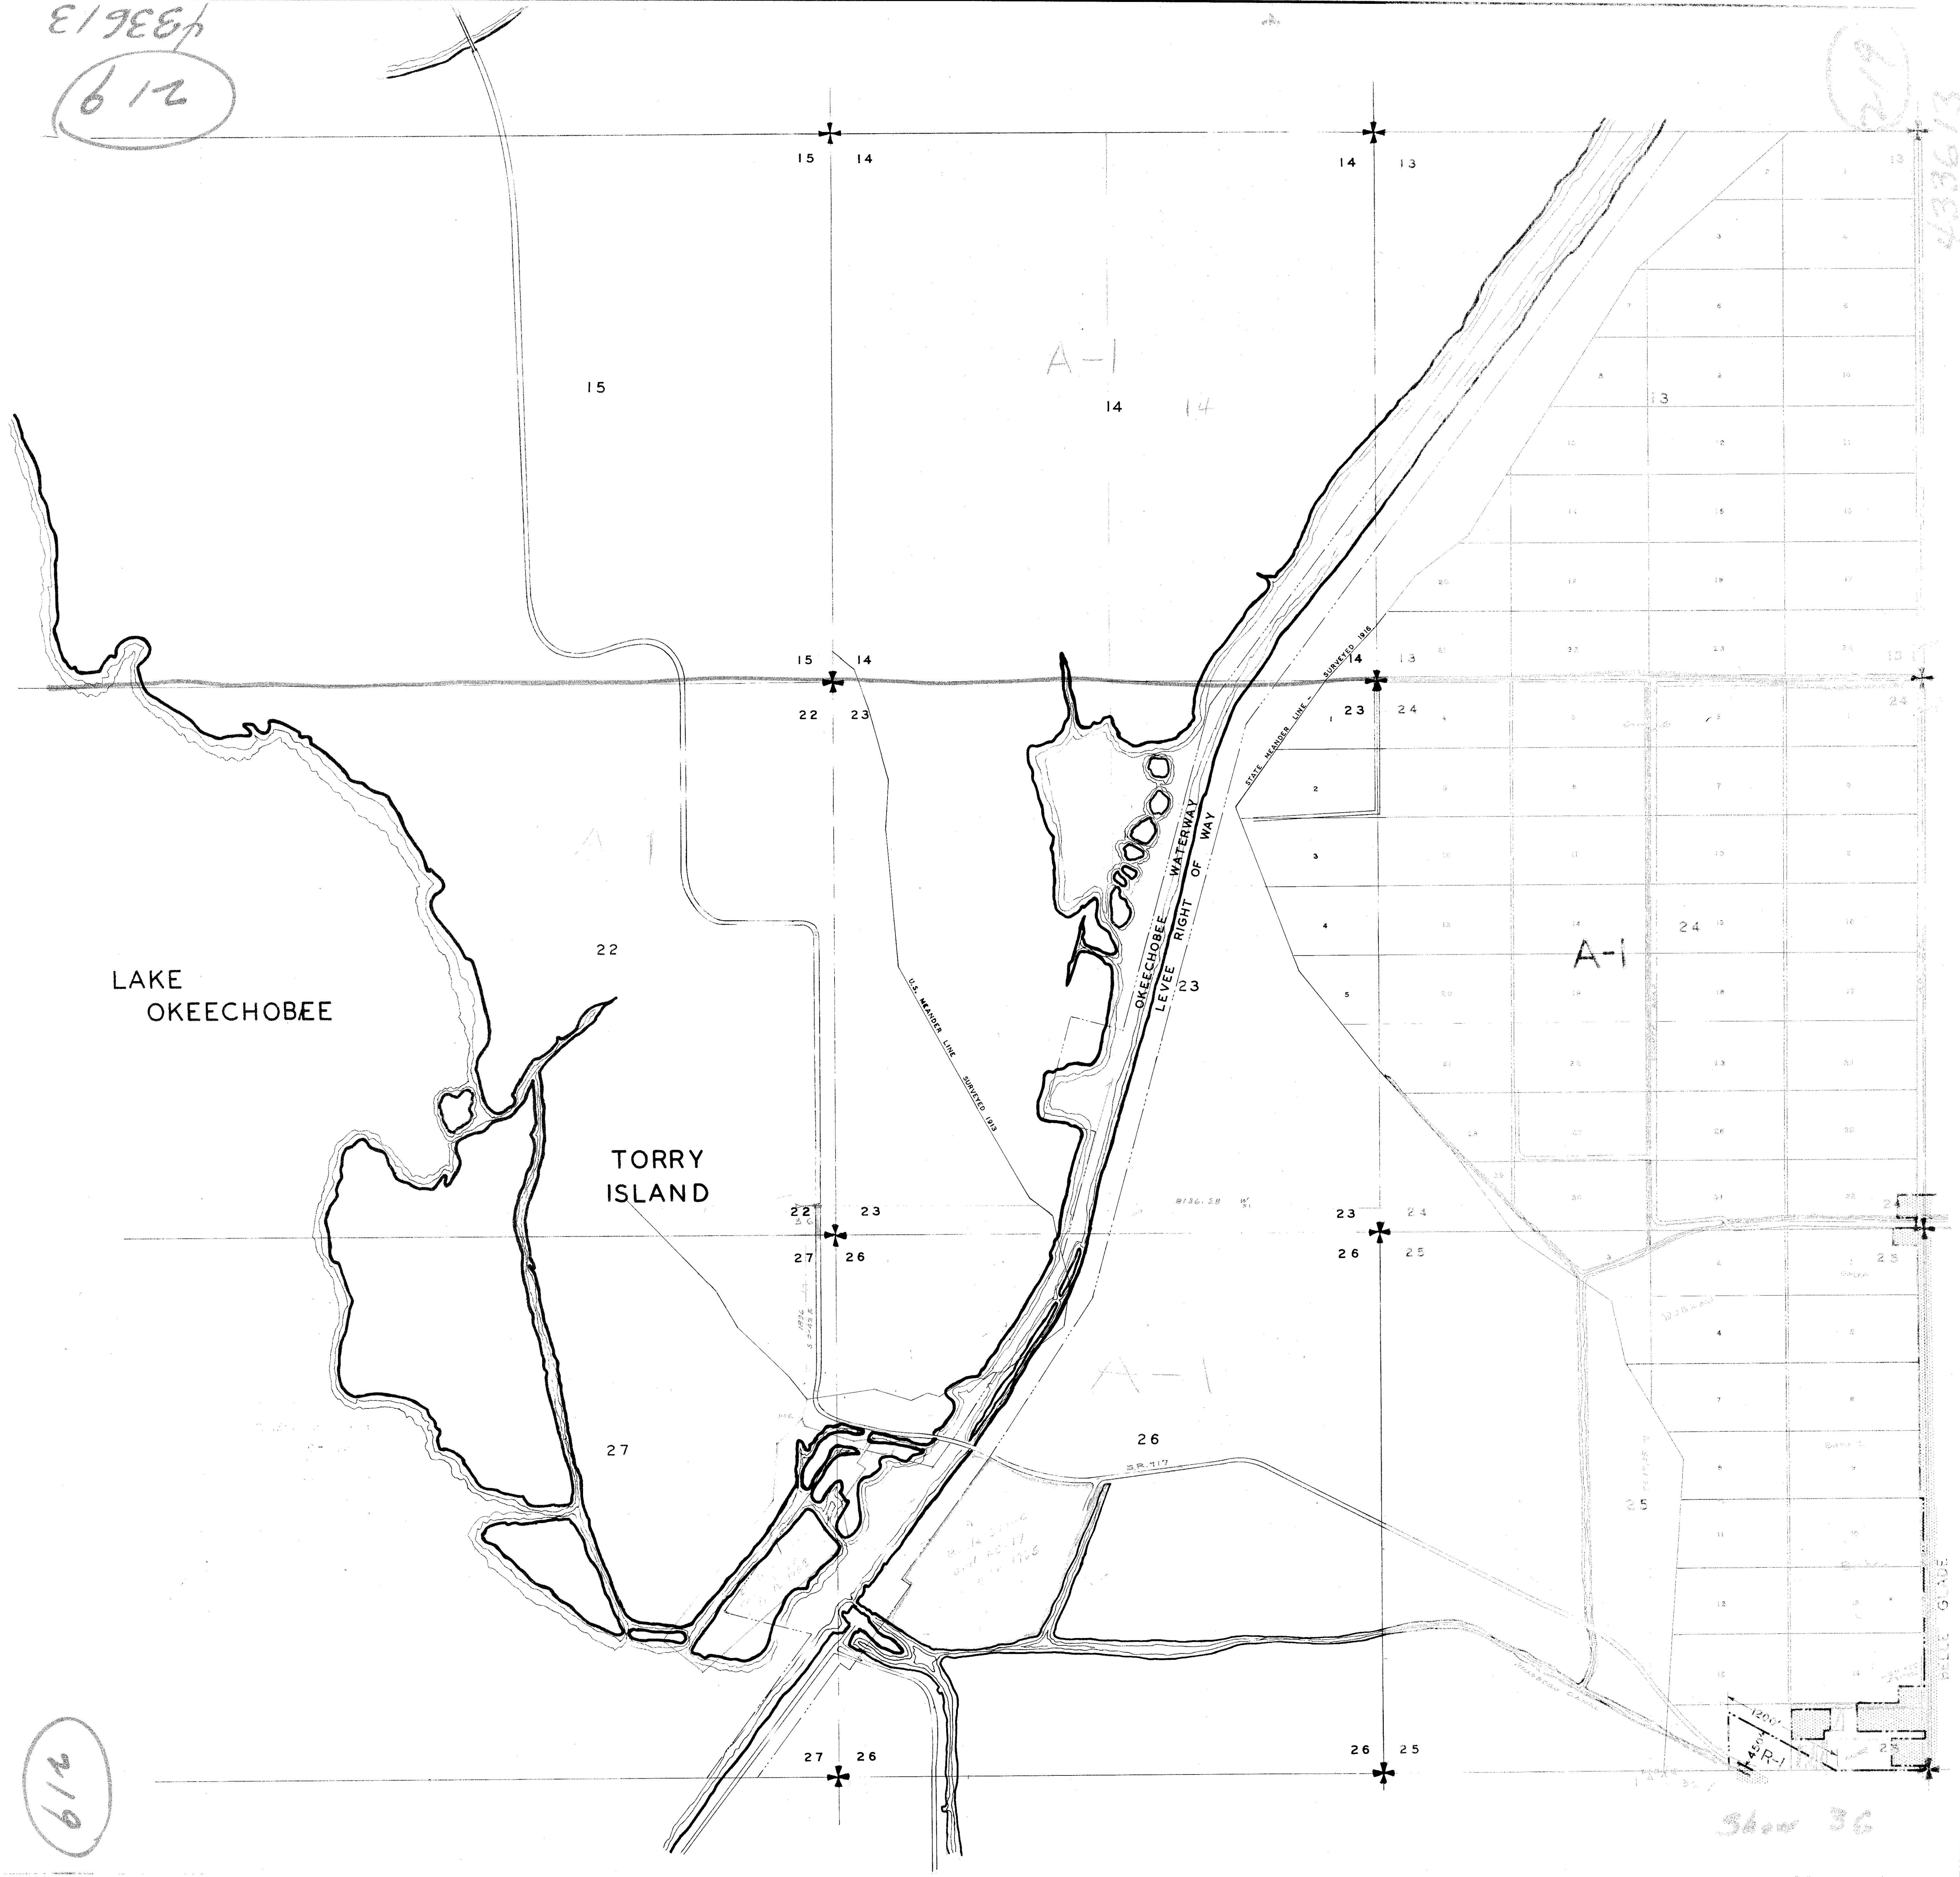

433613

219

219
433613

LAKE OKEECHOBEE

TORRY ISLAND

WATERWAY
LEVEE
RIGHT OF WAY

U.S. MANDER LINE SURVEYED 1912

SIDE MANDER LINE SURVEYED 1916

Show 36

To be redrawn

219

219

RESOLUTIONS

SHOW 36
 DISTRICT BOUNDARIES
 CORPORATE BOUNDARIES
 433613