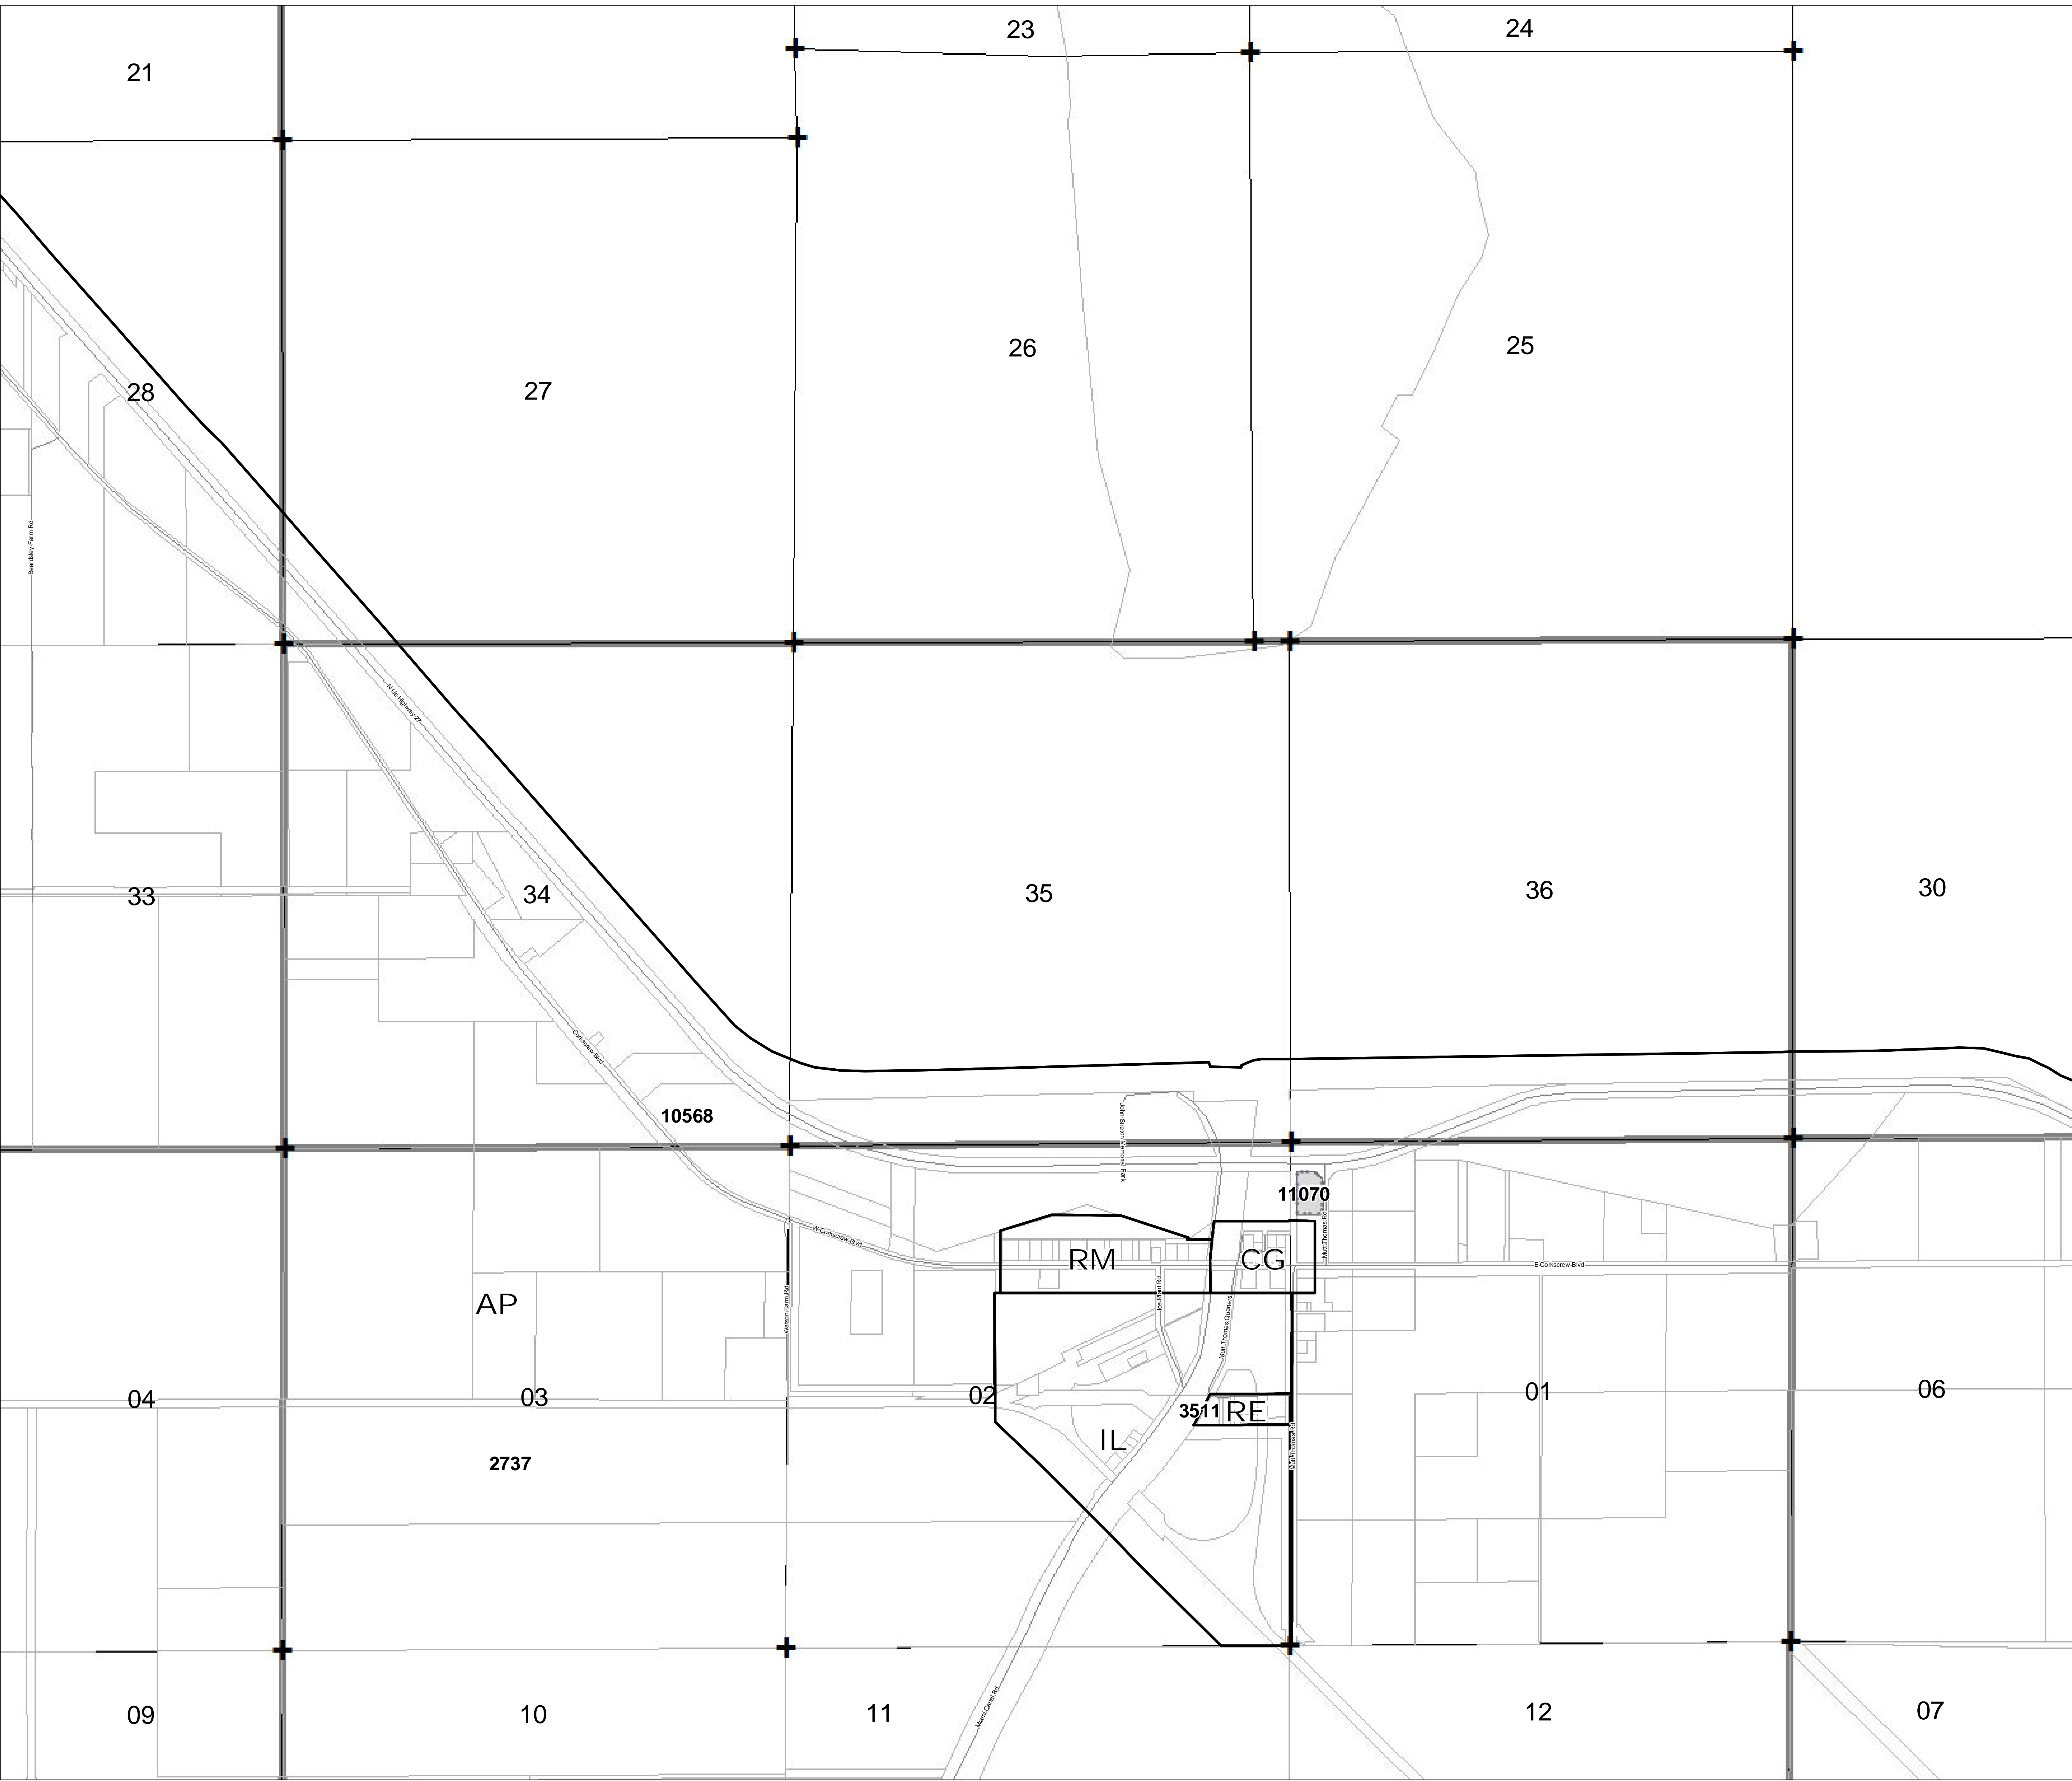

ZONING QUAD 251
Zoning District Map of Palm Beach County
July 03, 2012

- Additional Approvals
- Zoning Quad Boundary
- Zoning District Boundary
- Overlays
- Parcels
- Municipality
- Water
- Section Lines

PALM BEACH COUNTY
Planning, Zoning and Building Department