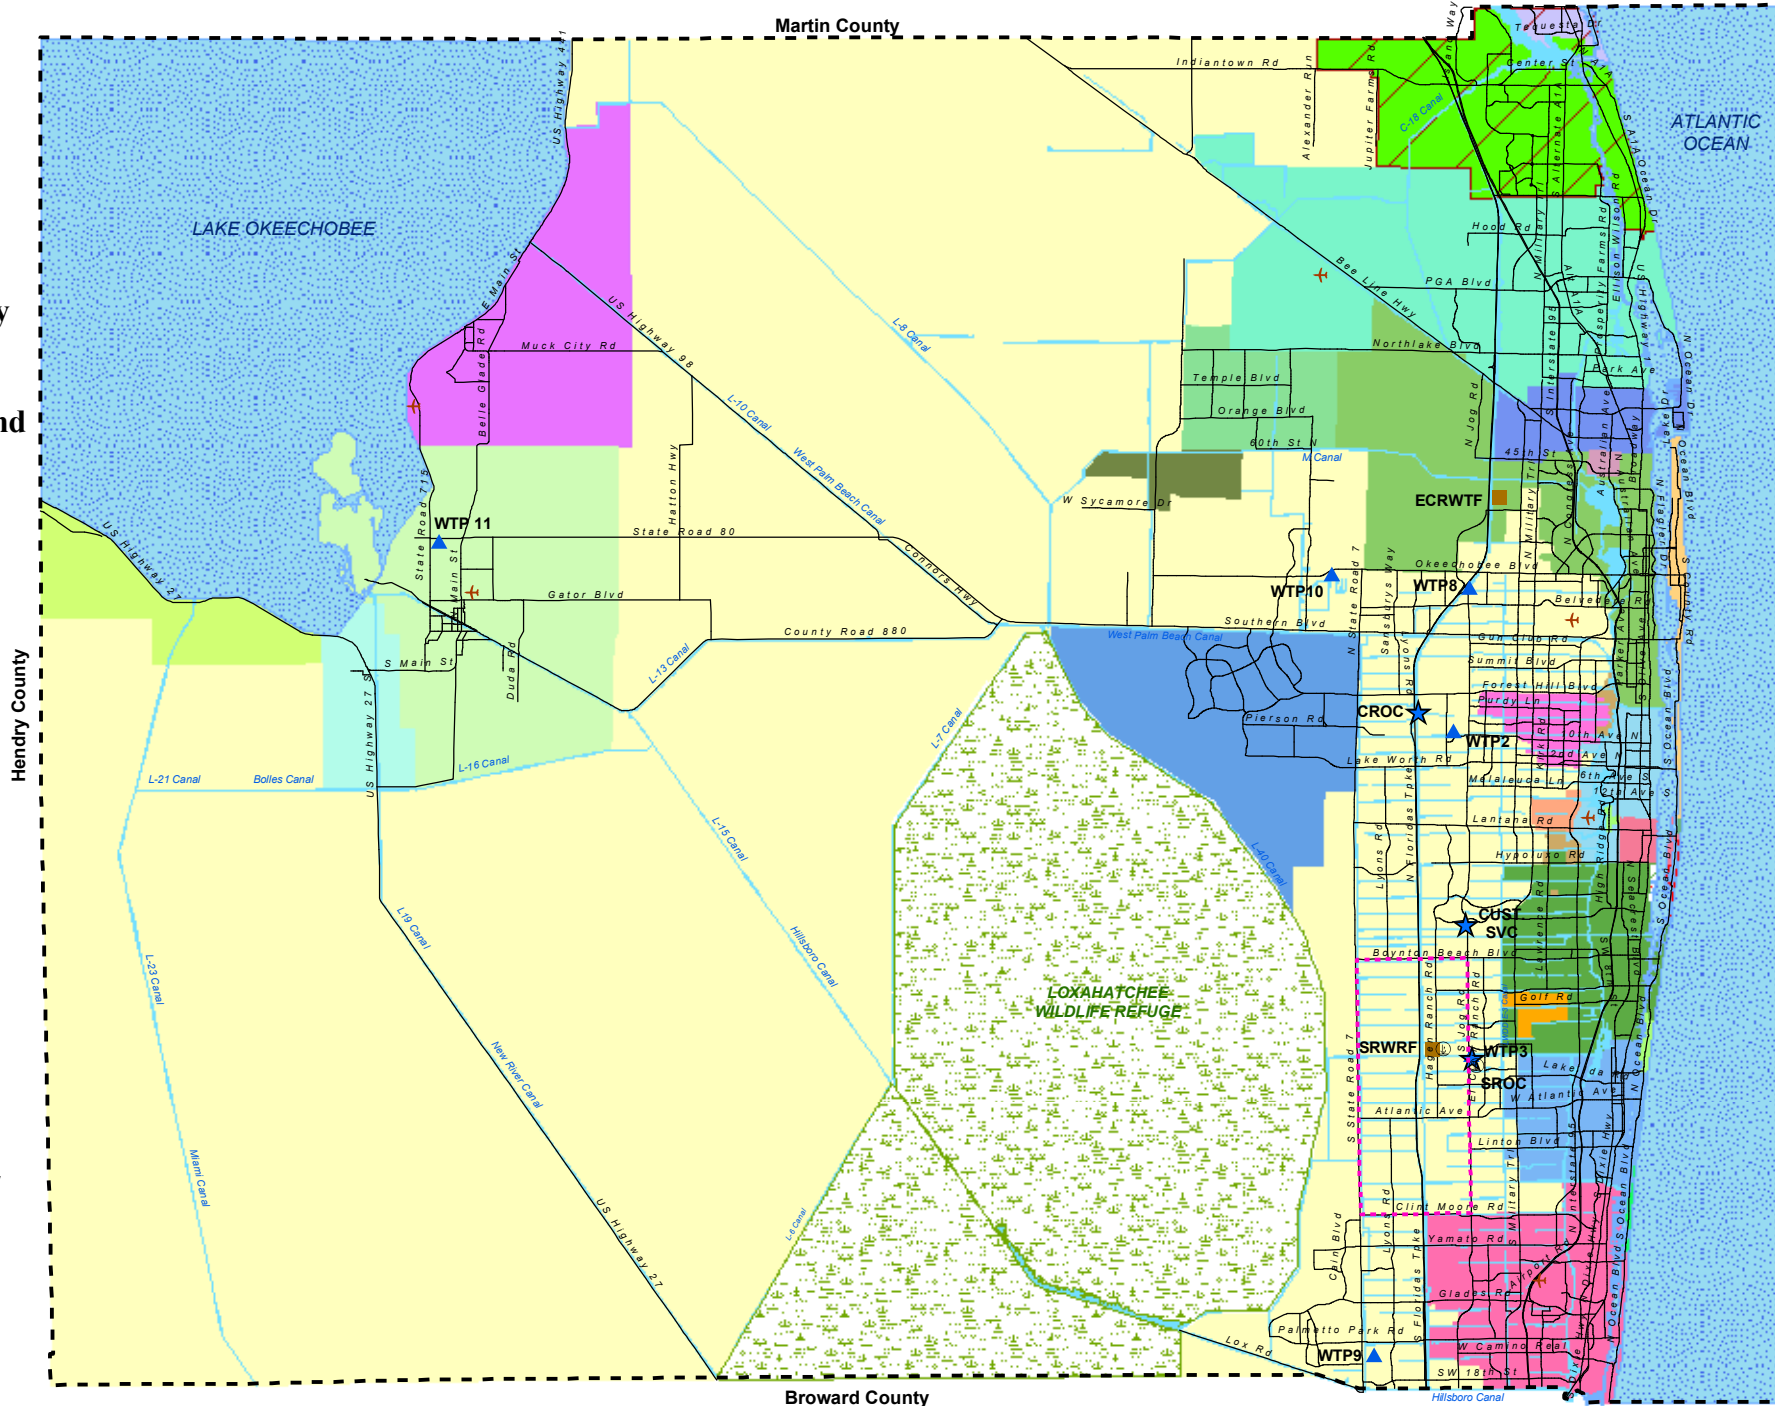

**Palm Beach County  
Water Utilities  
Department  
Service Area (SA) and  
Major Facilities**

- Legend**
- PBC WUD UTILITY SA
  - Palm Beach County Limits
  - Mandatory Reclaimed SA
  - Administration
  - Water Reclamation Facility
  - Water Treatment Facility
  - Wetlands

NOT TO SCALE